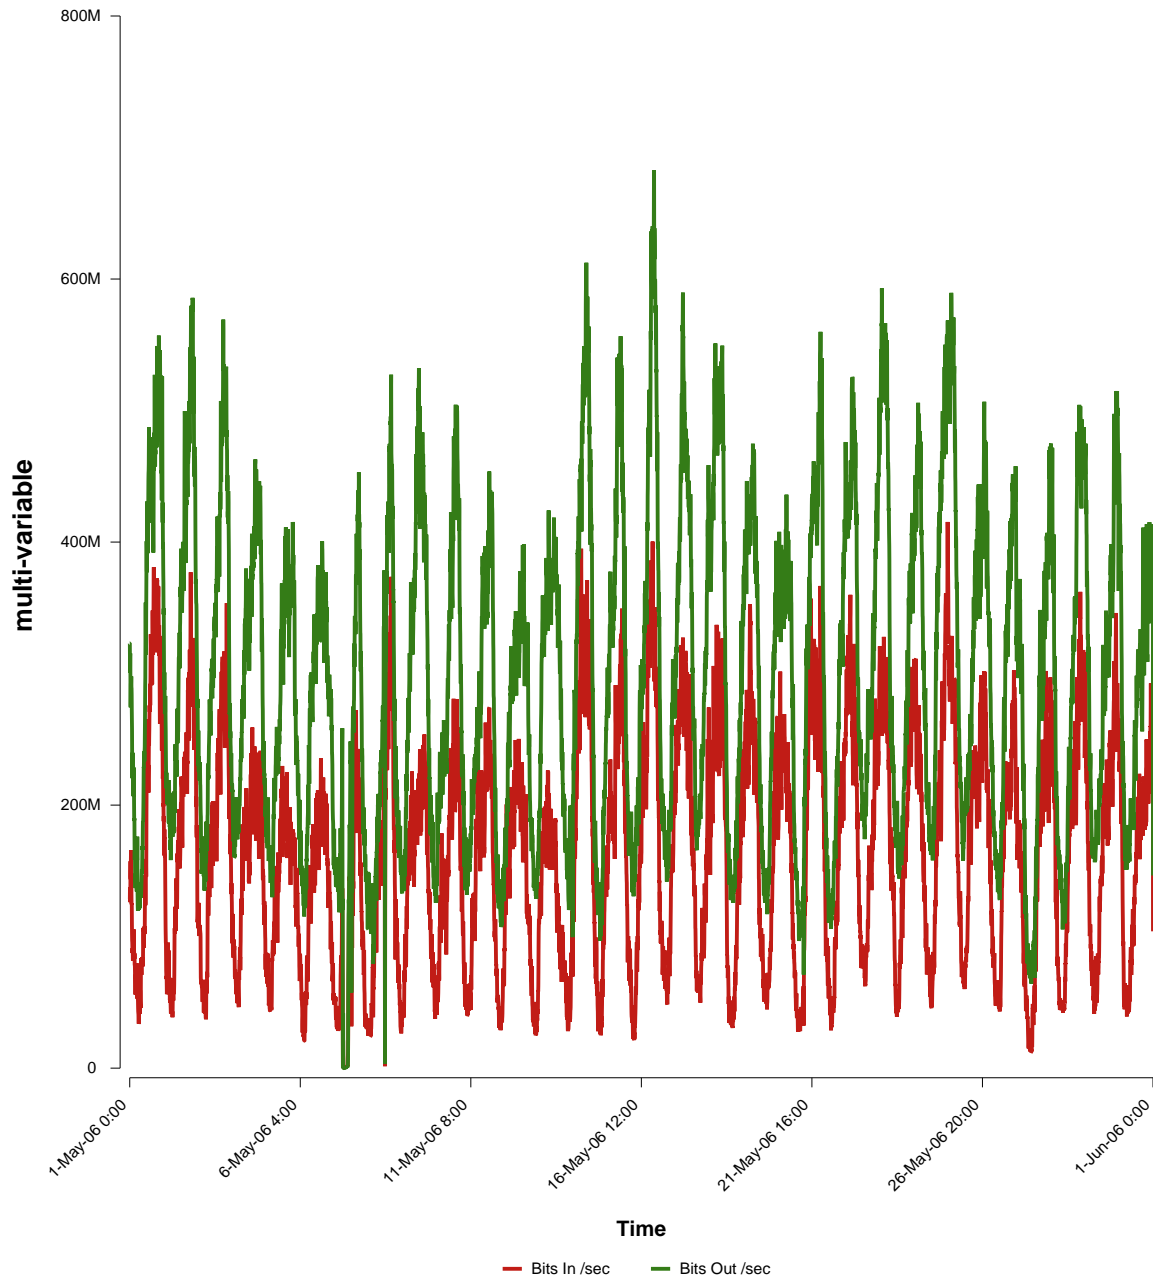

# eHealth Trend Report

Divide by Time

## SUNET-A-VAXJO-VXU

Auto Range: Last Month  
From: 2006/05/01 00:00  
To: 2006/05/31 23:59

Created: 2006/06/02 07:30:16