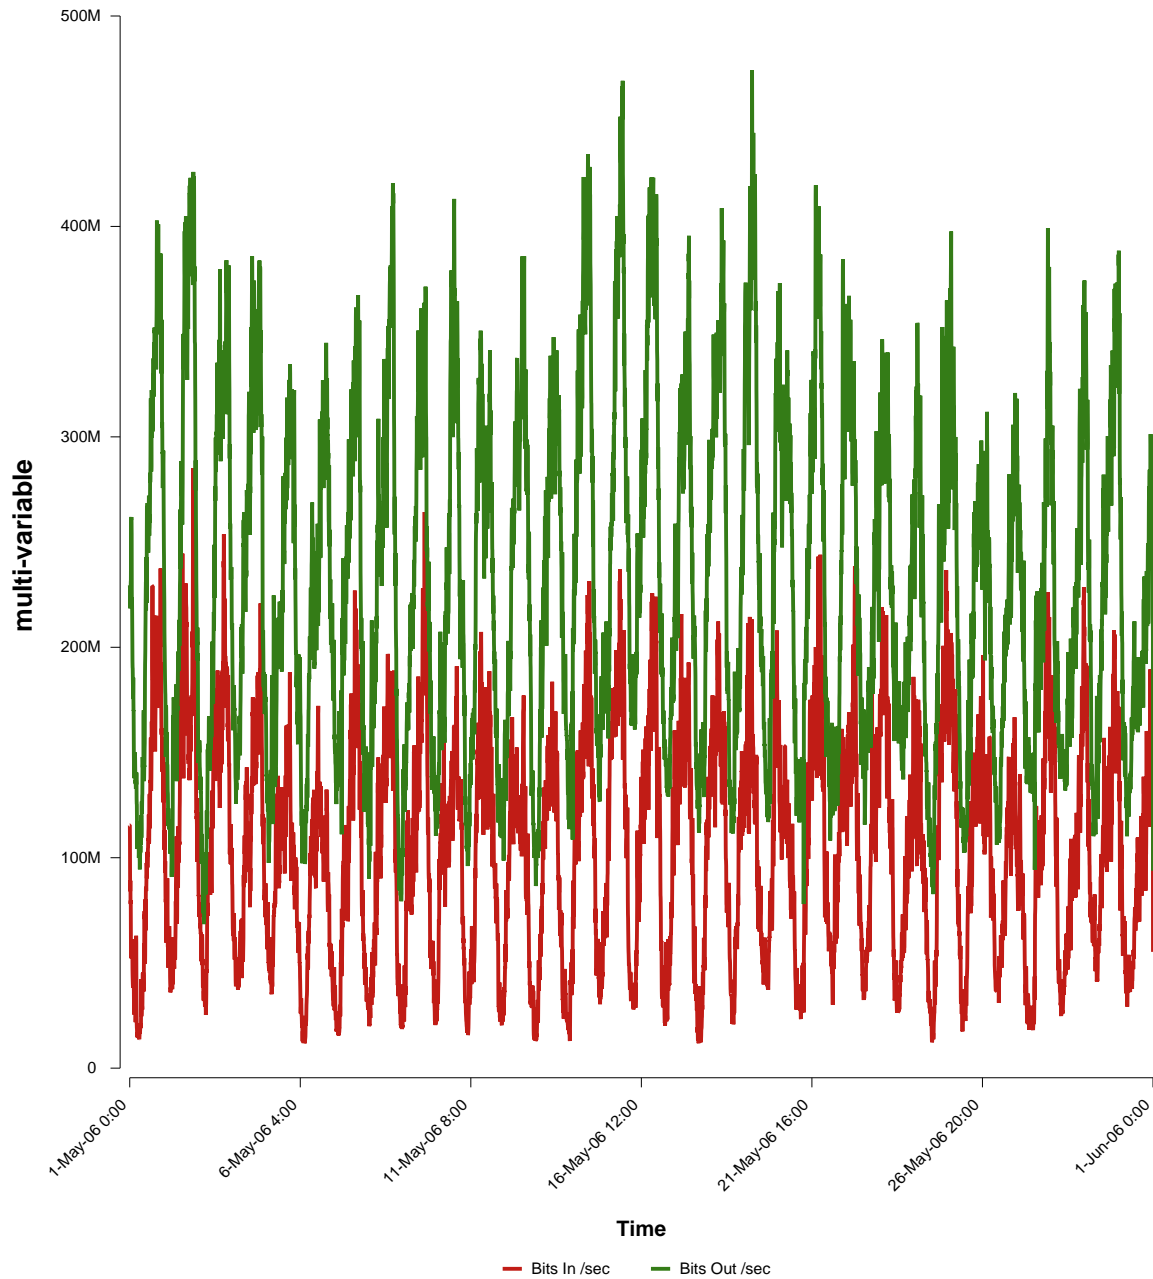

eHealth Trend Report

Divide by Time

SUNET-A-VASTERAS-MDH

Auto Range: Last Month
From: 2006/05/01 00:00
To: 2006/05/31 23:59

Created: 2006/06/02 07:20:51