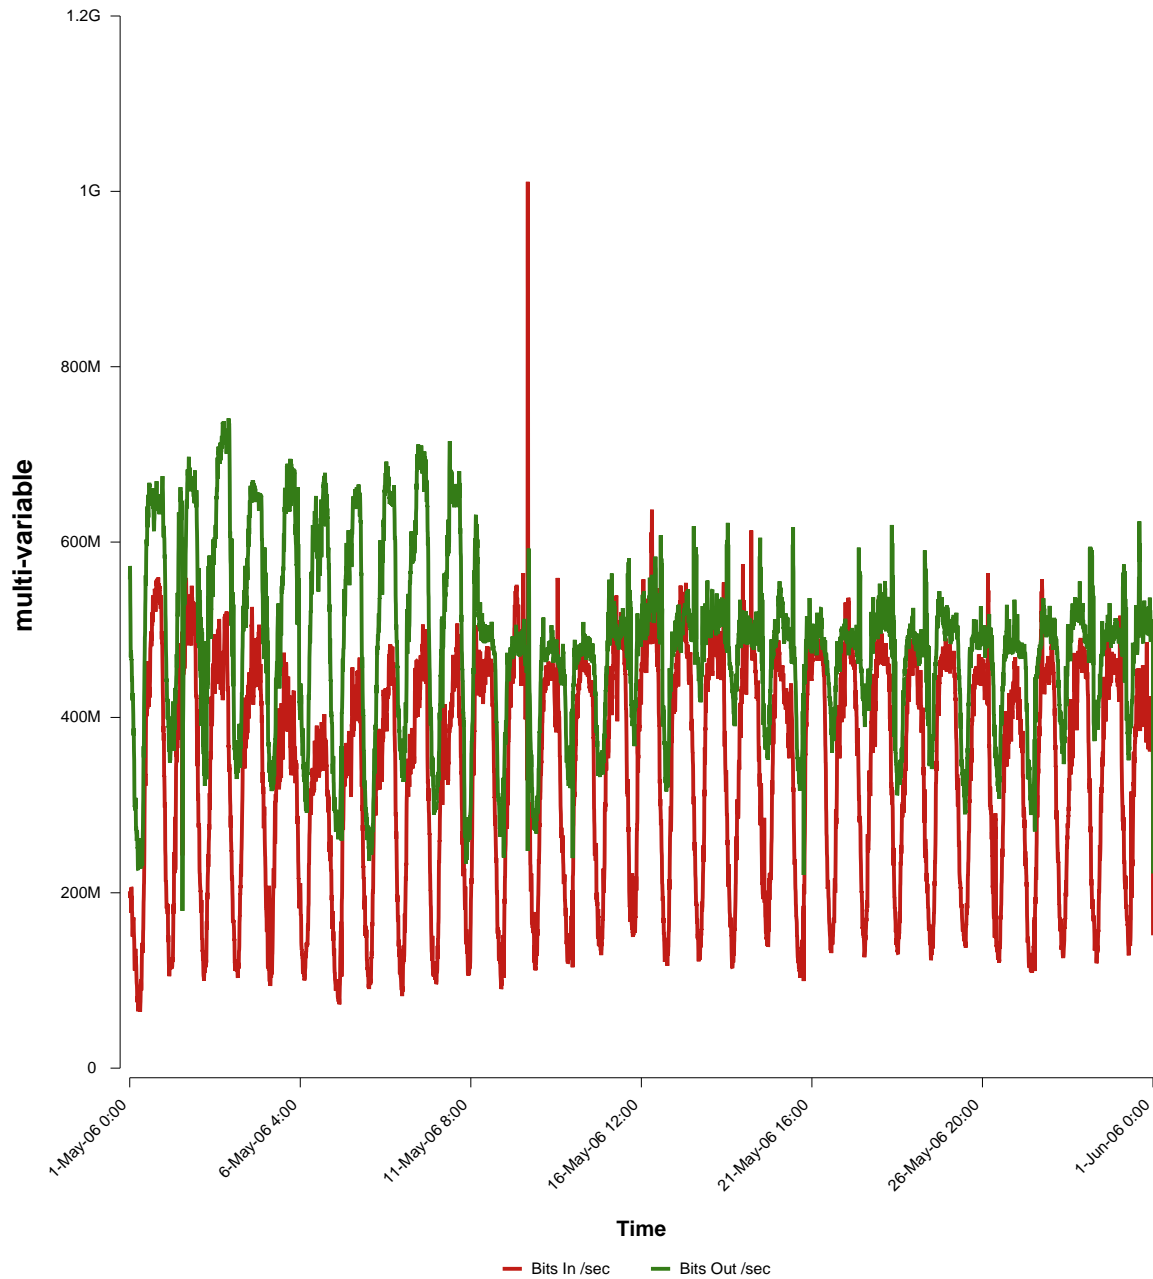

# eHealth Trend Report

Divide by Time

## SUNET-A-UPPSALA-UU

Auto Range: Last Month  
From: 2006/05/01 00:00  
To: 2006/05/31 23:59

Created: 2006/06/02 07:10:16