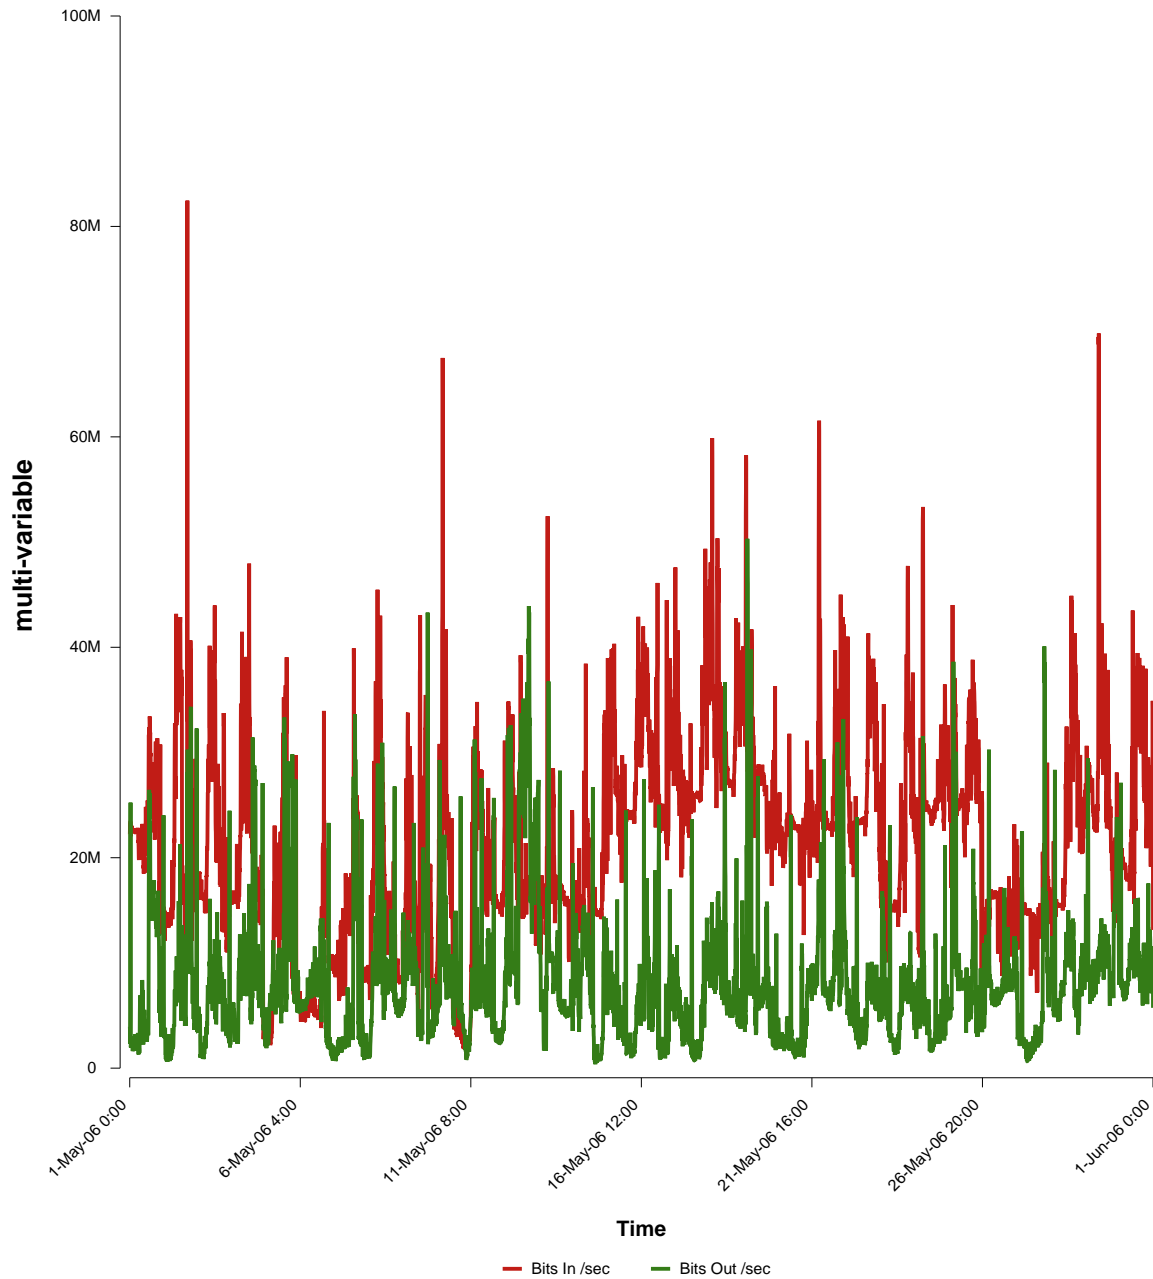

# eHealth Trend Report

Divide by Time

## SUNET-A-UPPSALA-SLU

Auto Range: Last Month  
From: 2006/05/01 00:00  
To: 2006/05/31 23:59

Created: 2006/06/02 07:00:16