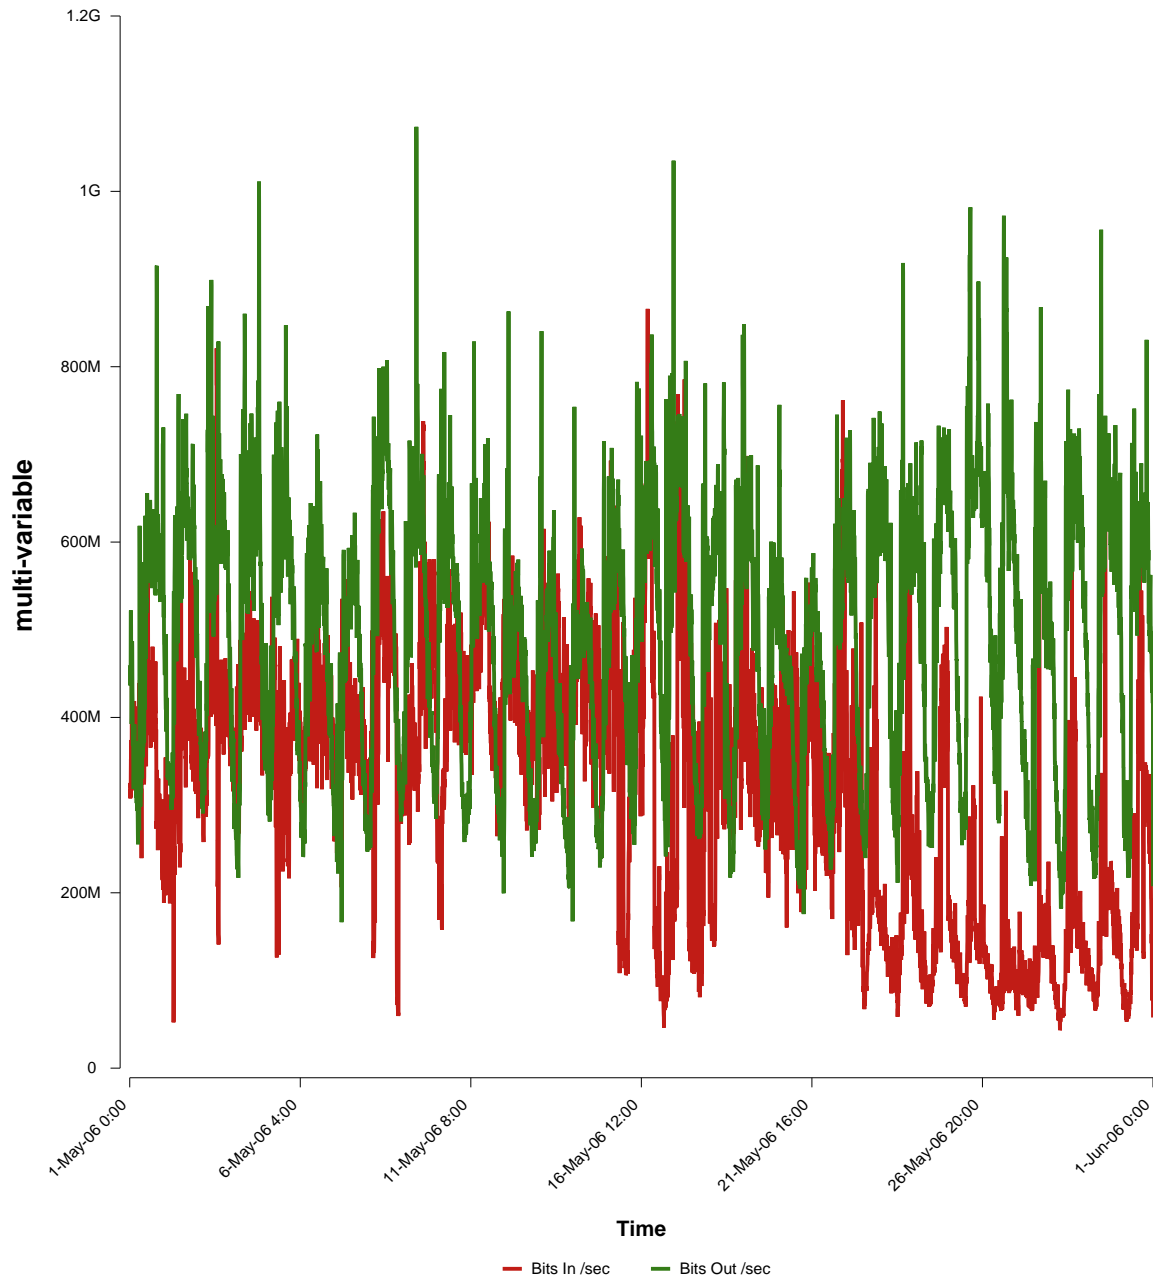

# eHealth Trend Report

Divide by Time

## SUNET-A-UMEA-UMU

Auto Range: Last Month  
From: 2006/05/01 00:00  
To: 2006/05/31 23:59

Created: 2006/06/02 06:50:15