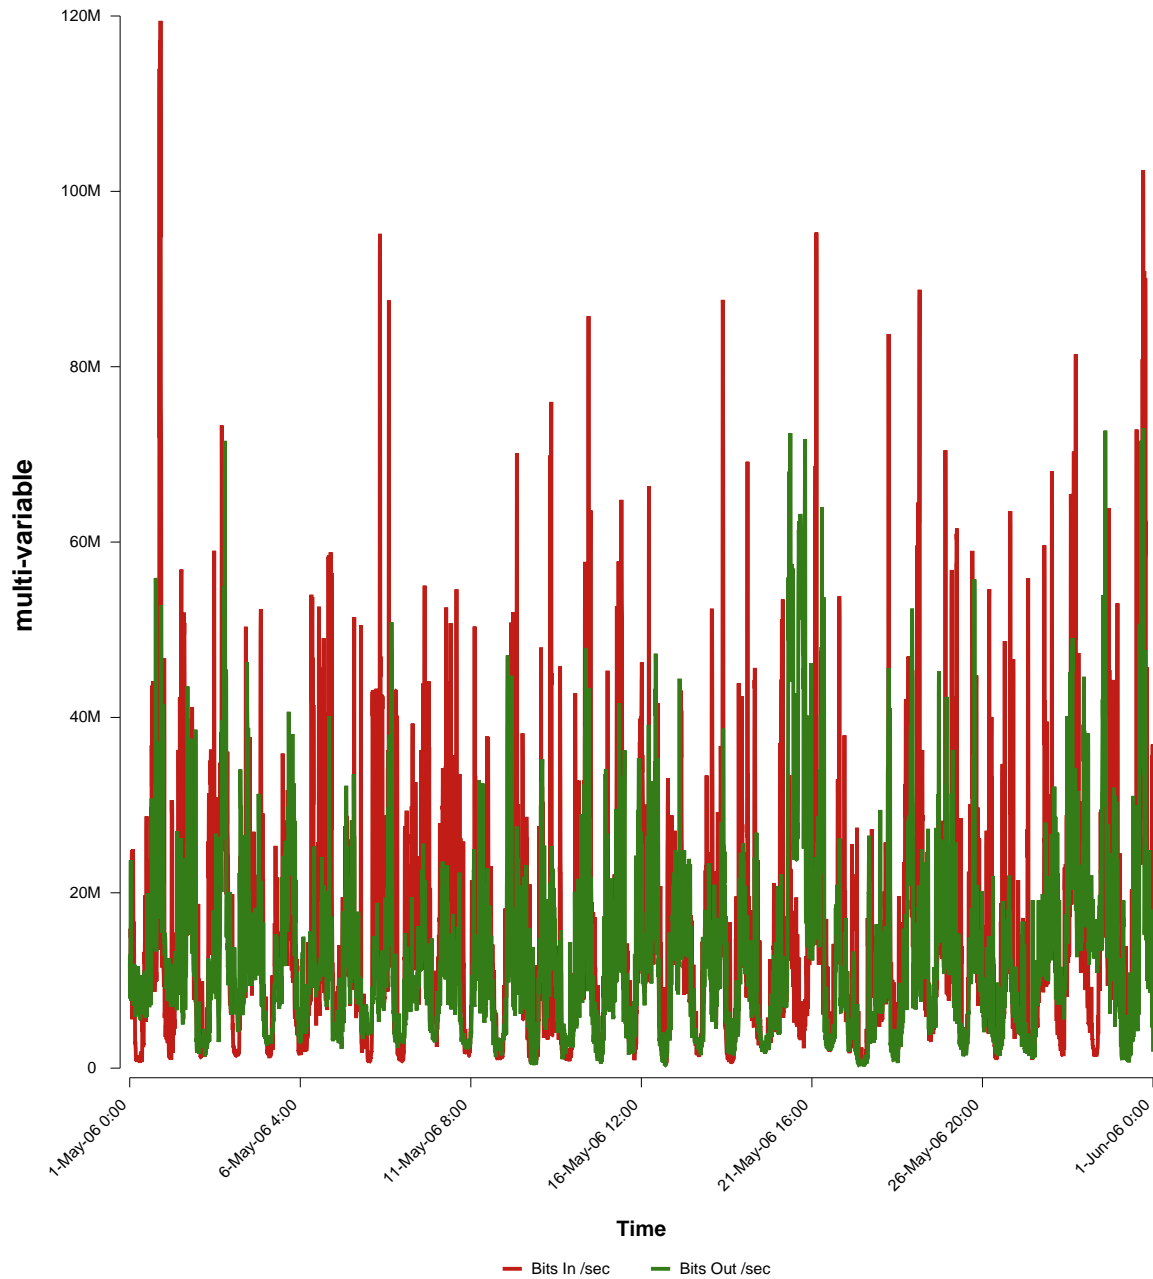

# eHealth Trend Report

Divide by Time

## SUNET-A-TROLLHATTAN-HTU

Auto Range: Last Month  
From: 2006/05/01 00:00  
To: 2006/05/31 23:59

Created: 2006/06/02 06:40:15