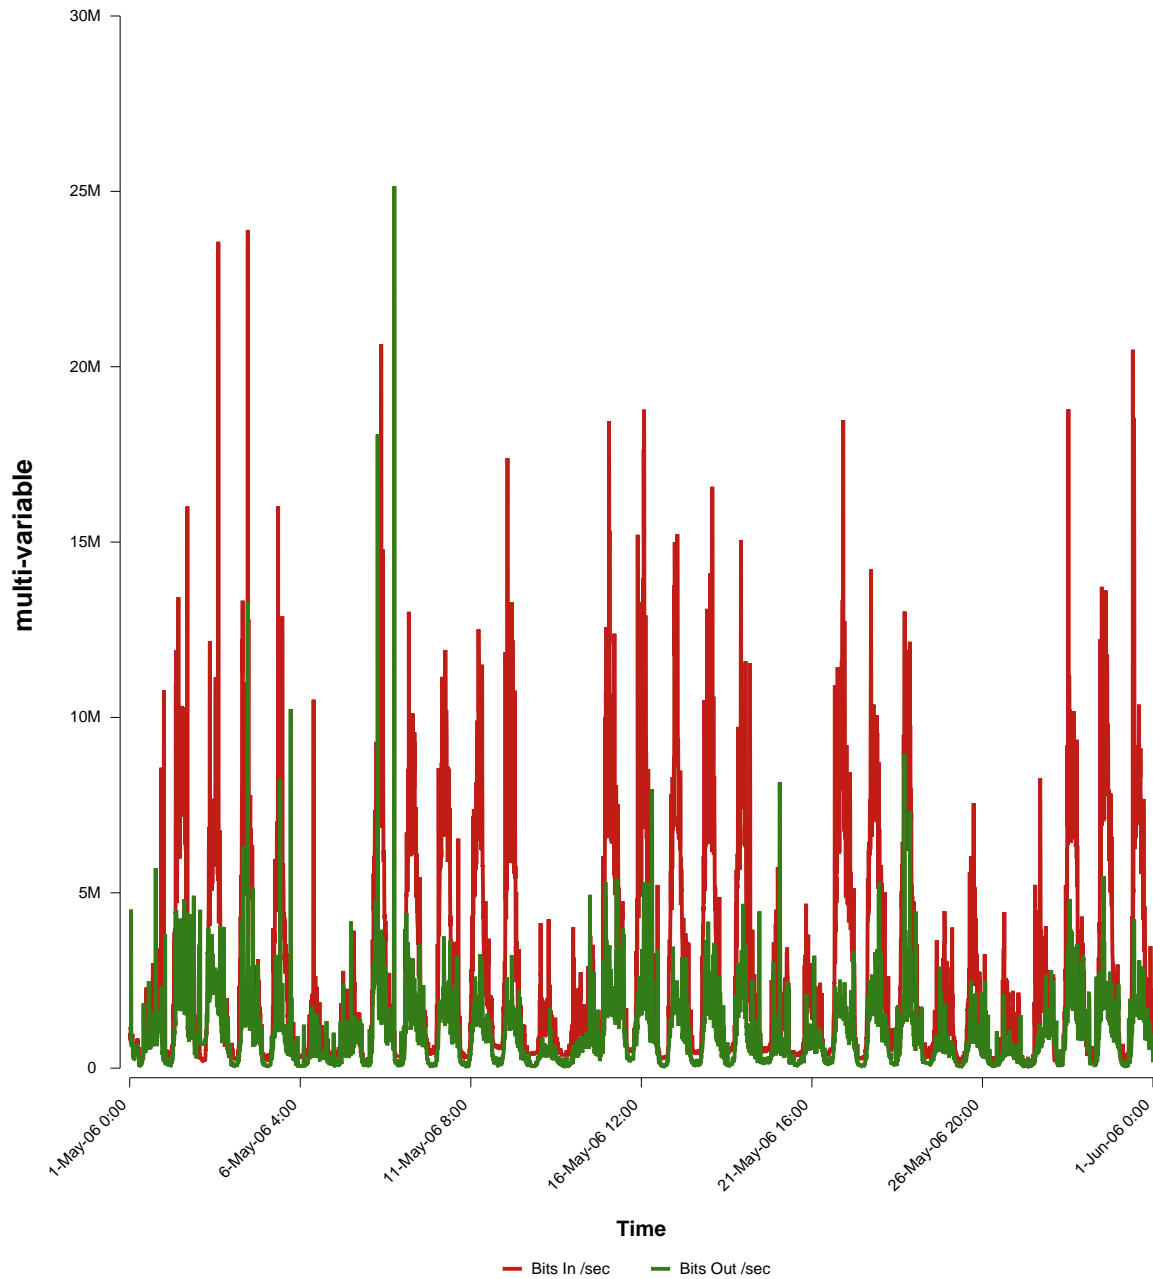

# eHealth Trend Report

Divide by Time

## SUNET-A-STHLM-SH

Auto Range: Last Month  
From: 2006/05/01 00:00  
To: 2006/05/31 23:59

Created: 2006/06/02 06:10:14