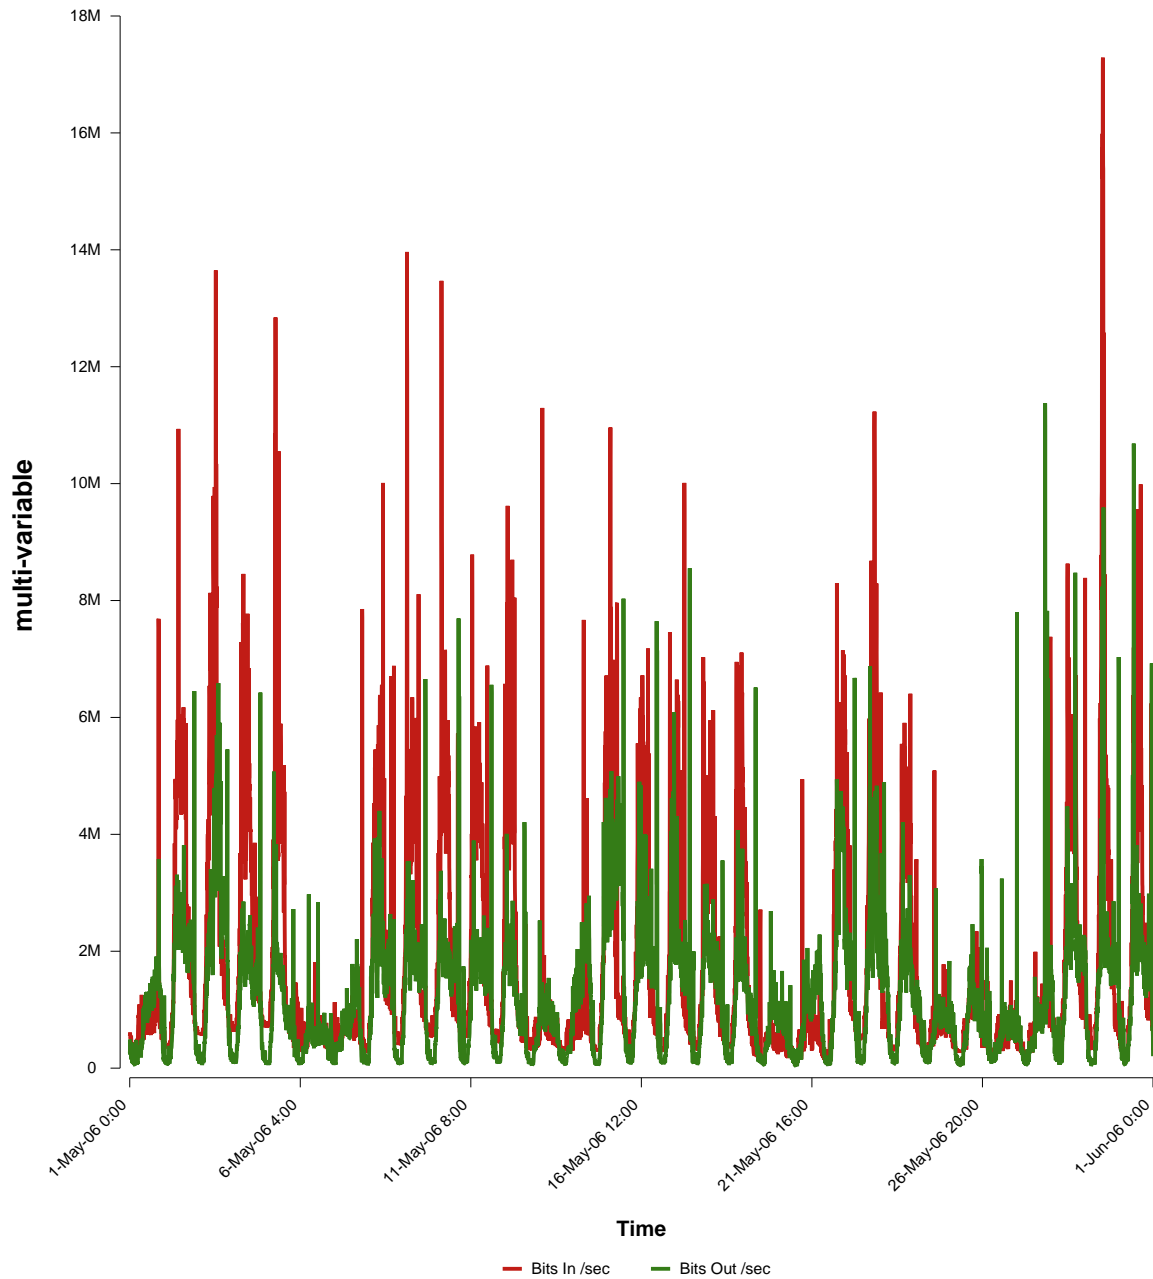

# eHealth Trend Report

Divide by Time

## SUNET-A-STHLM-LHS

Auto Range: Last Month  
From: 2006/05/01 00:00  
To: 2006/05/31 23:59

Created: 2006/06/02 06:03:08