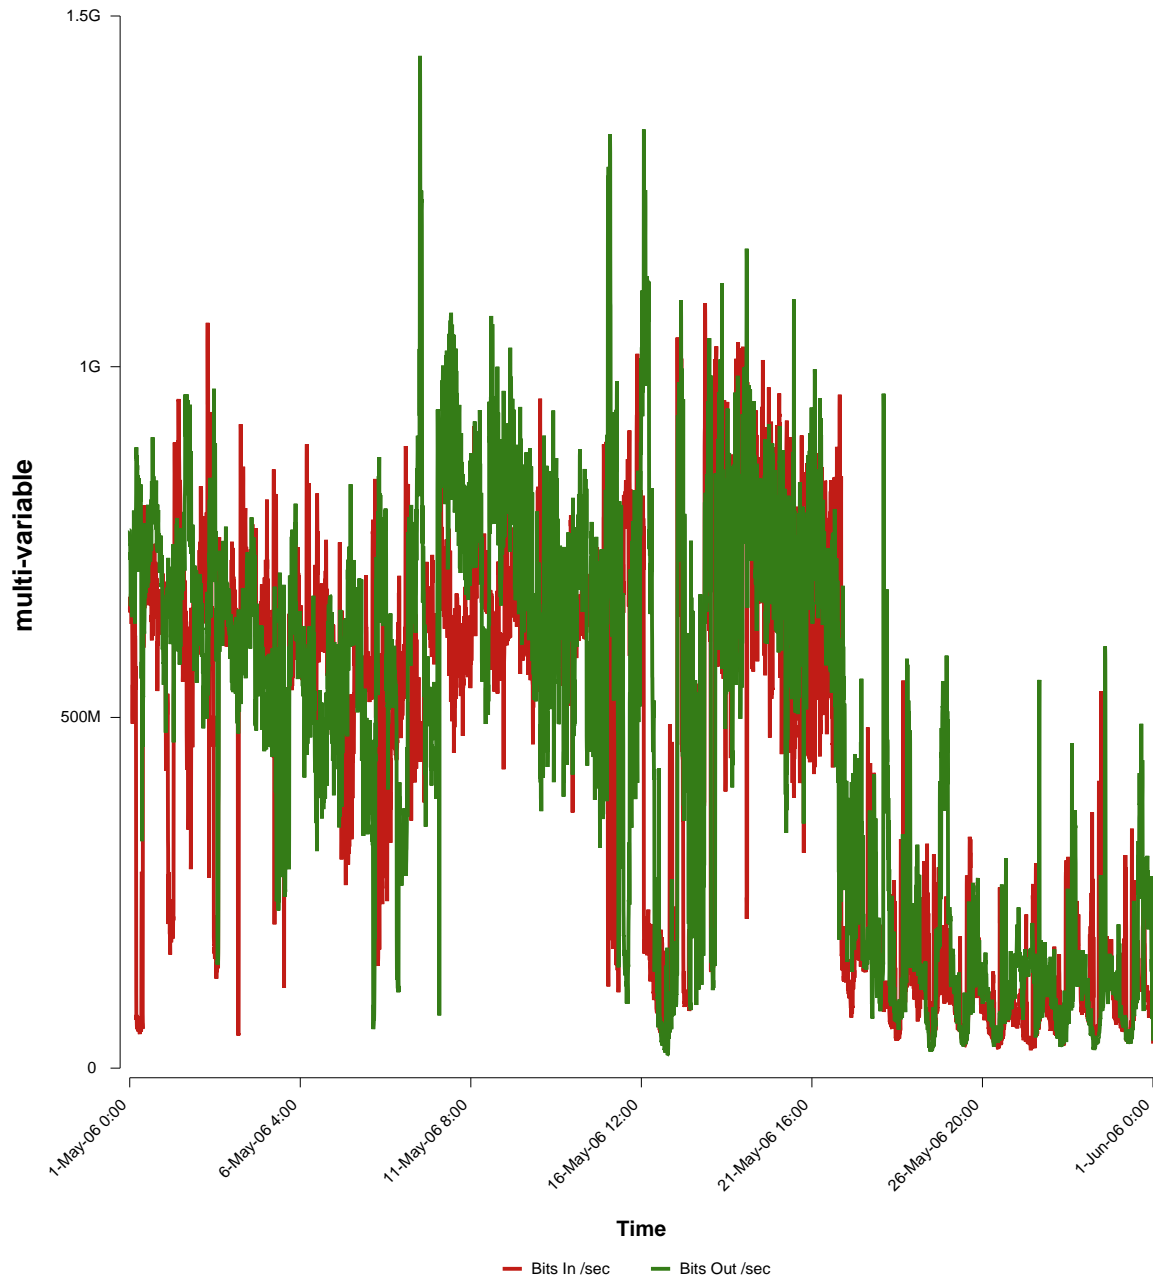

eHealth Trend Report

Divide by Time

SUNET-A-STHLM-KTH

Auto Range: Last Month
From: 2006/05/01 00:00
To: 2006/05/31 23:59

Created: 2006/06/02 05:50:15