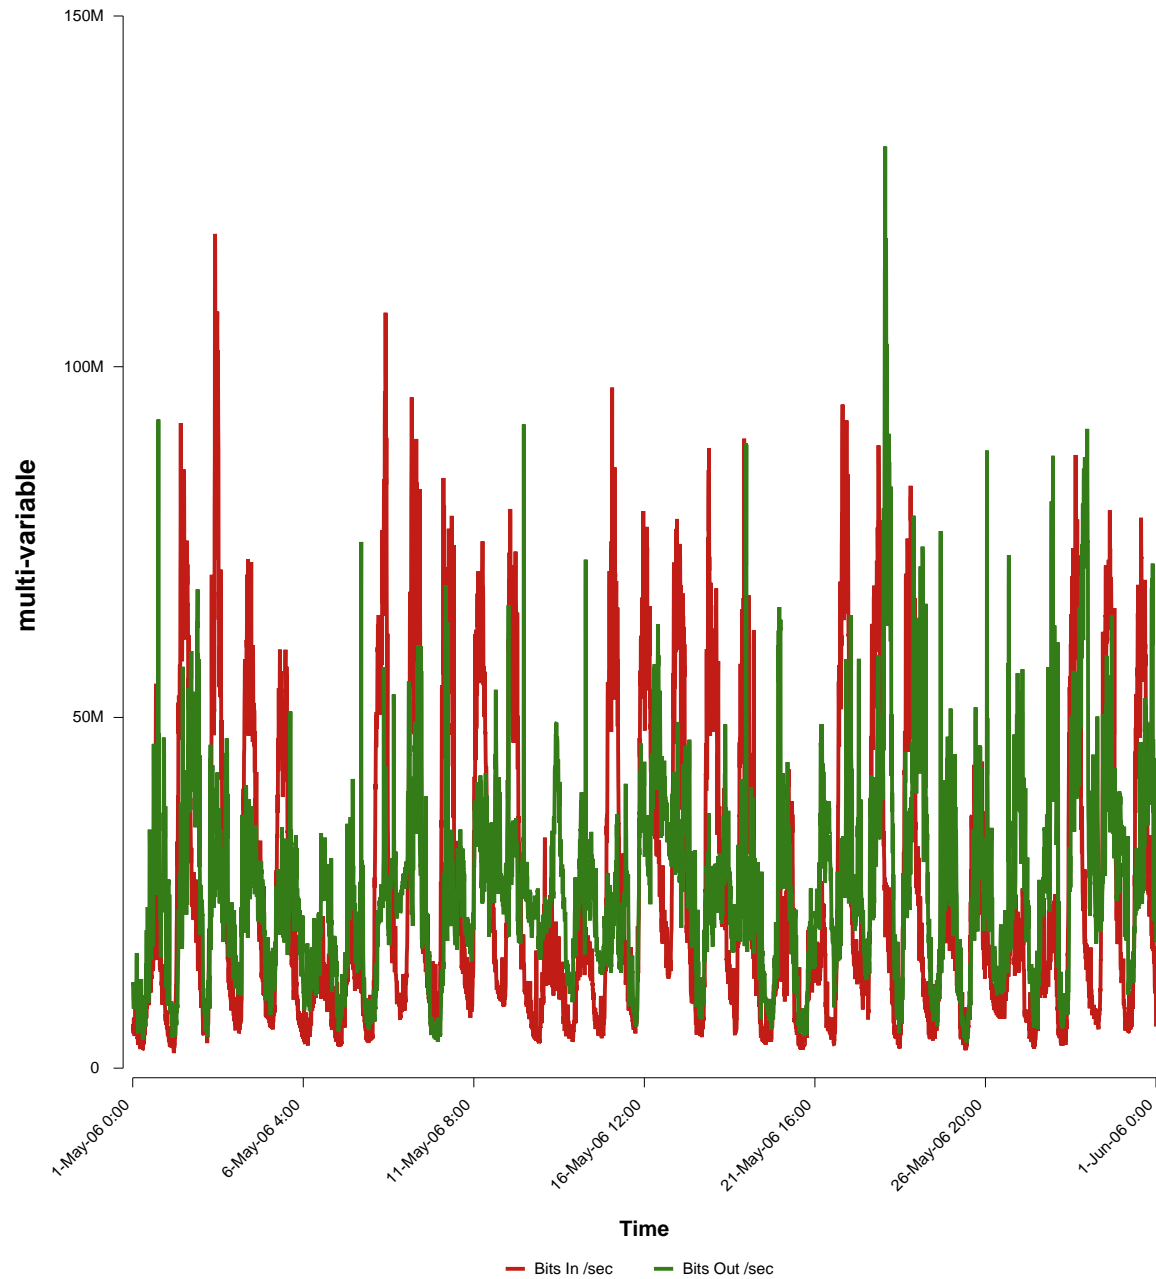

# eHealth Trend Report

Divide by Time

## SUNET-A-STHLM-KI

Auto Range: Last Month  
From: 2006/05/01 00:00  
To: 2006/05/31 23:59

Created: 2006/06/02 05:40:15