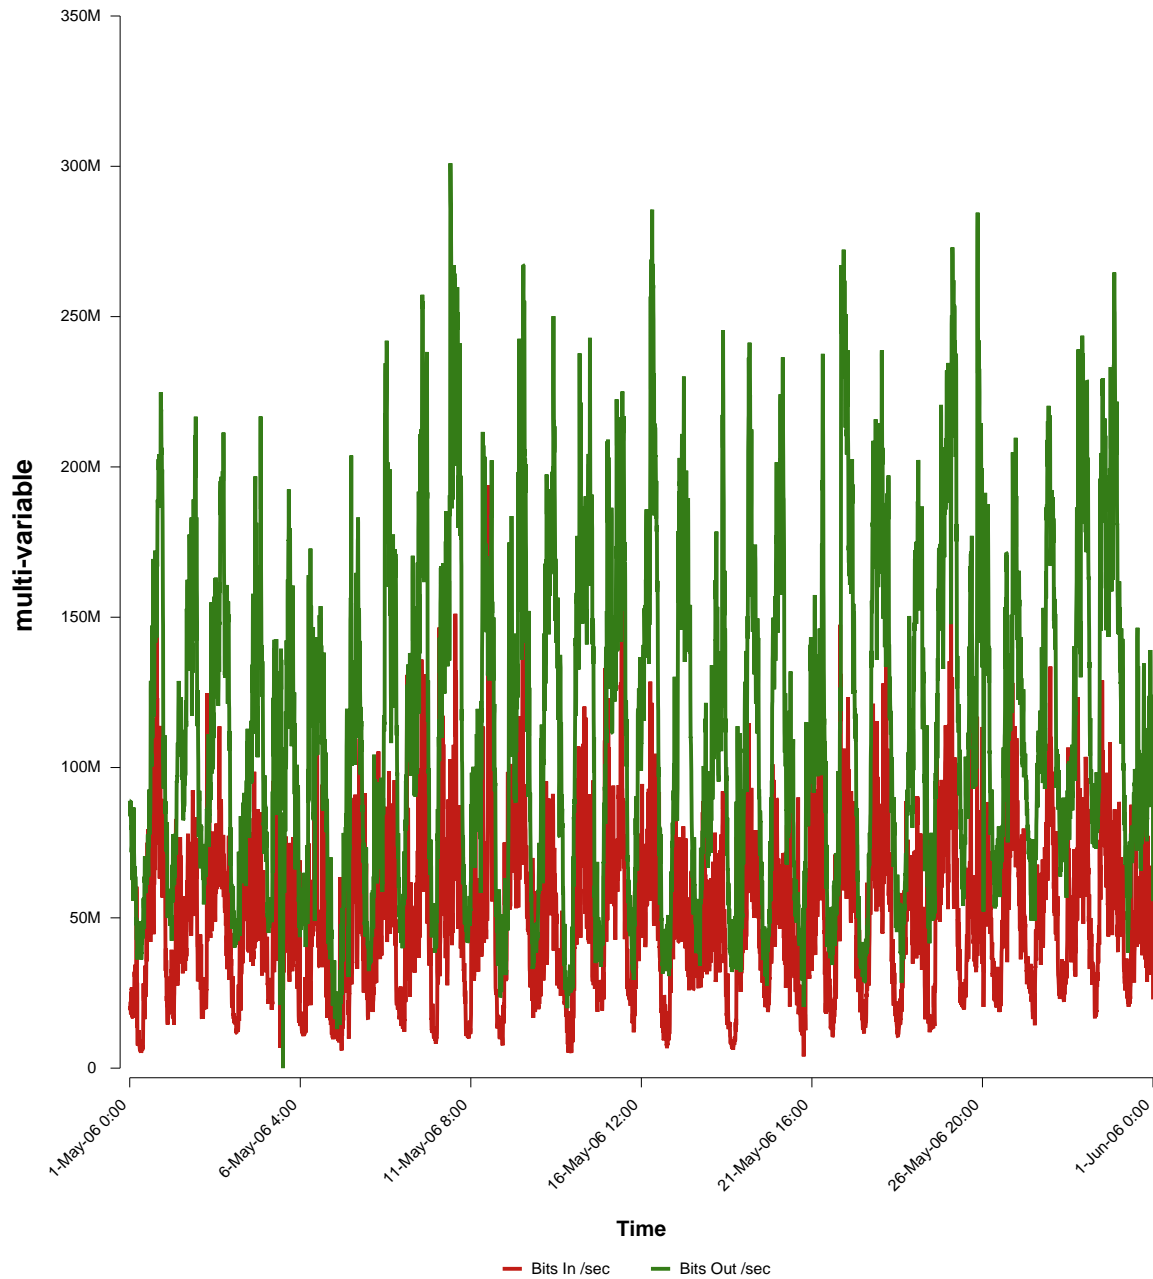

eHealth Trend Report

Divide by Time

SUNET-A-SKOVDE-HIS

Auto Range: Last Month
From: 2006/05/01 00:00
To: 2006/05/31 23:59

Created: 2006/06/02 05:20:55