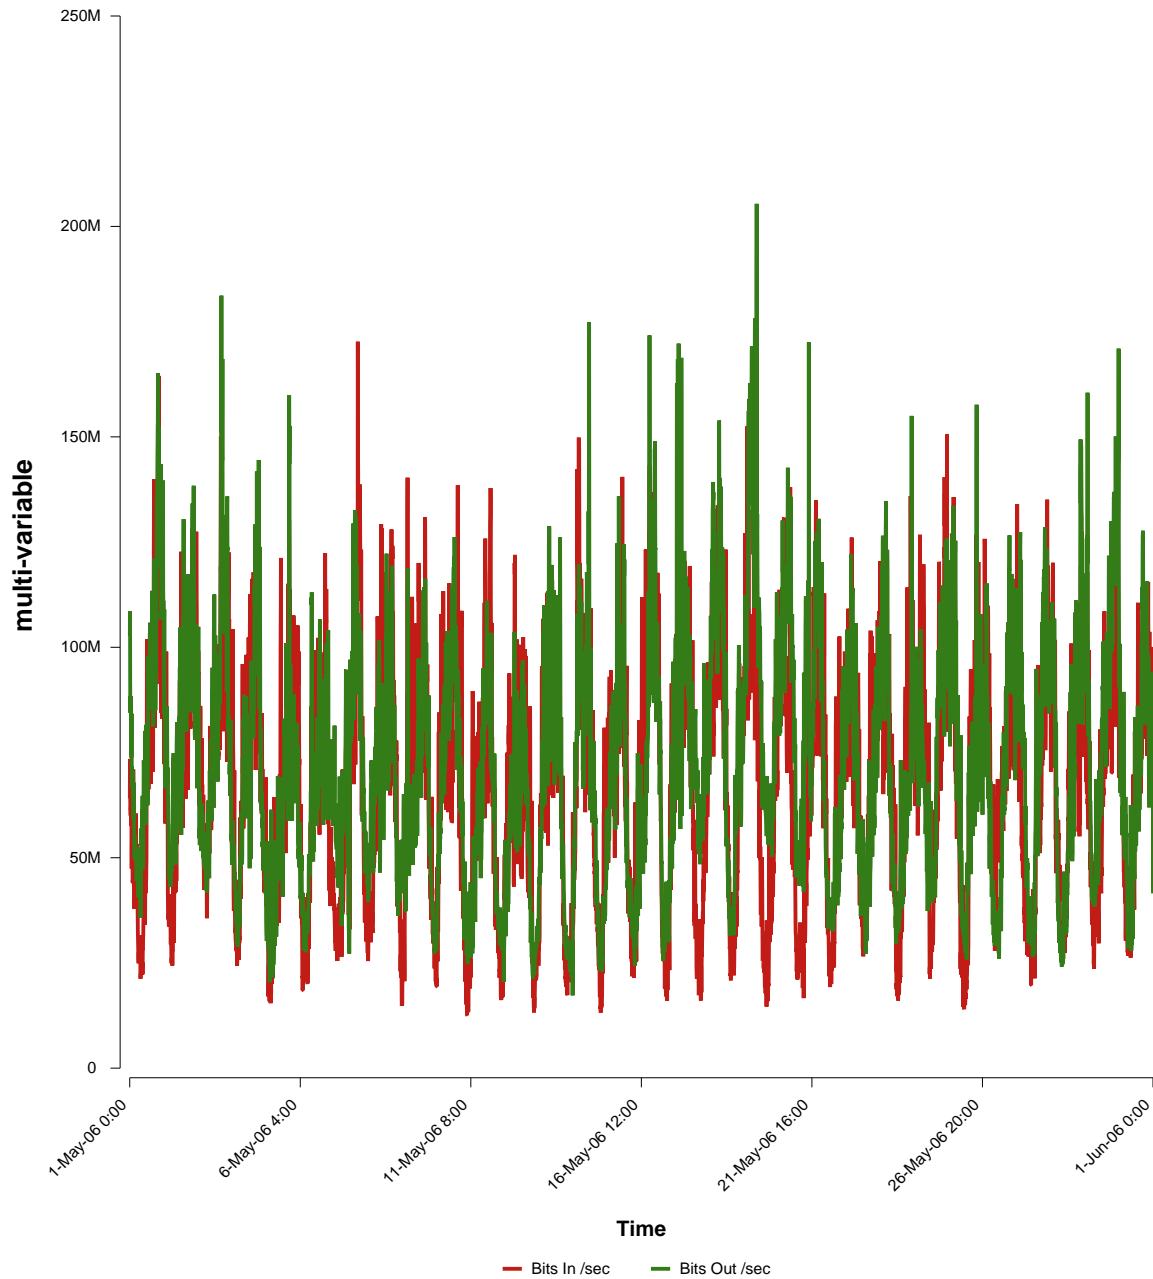

# eHealth Trend Report

Divide by Time

## SUNET-A-RONNEBY-BTH

Auto Range: Last Month  
From: 2006/05/01 00:00  
To: 2006/05/31 23:59

Created: 2006/06/02 05:10:14