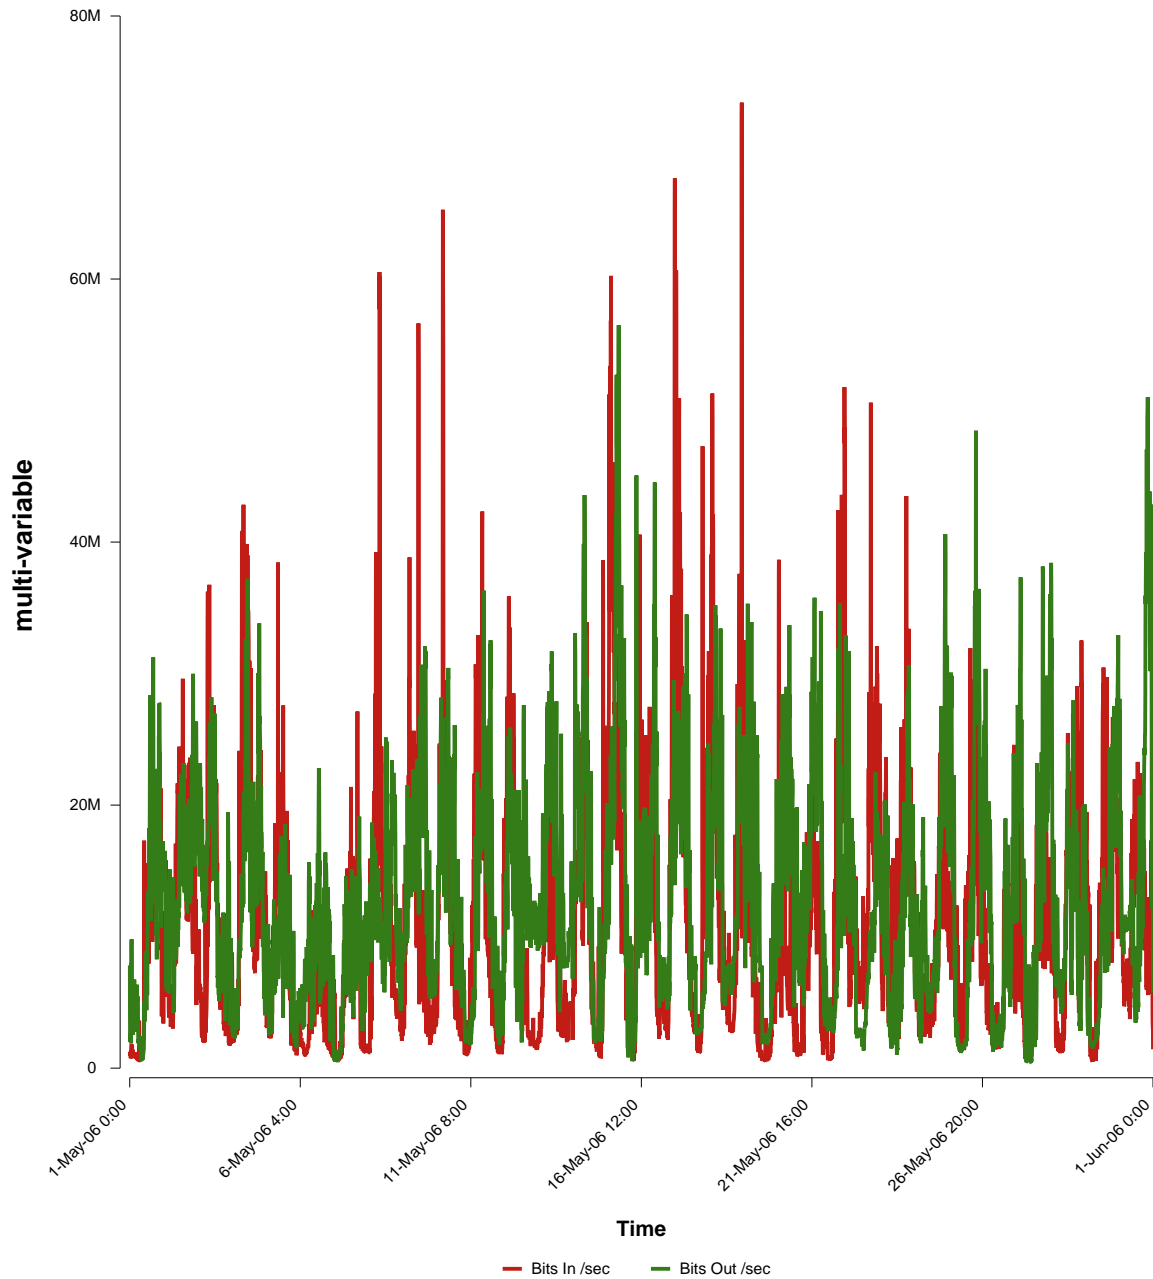

eHealth Trend Report

Divide by Time

SUNET-A-OREBRO-ORU

Auto Range: Last Month
From: 2006/05/01 00:00
To: 2006/05/31 23:59

Created: 2006/06/02 05:00:16