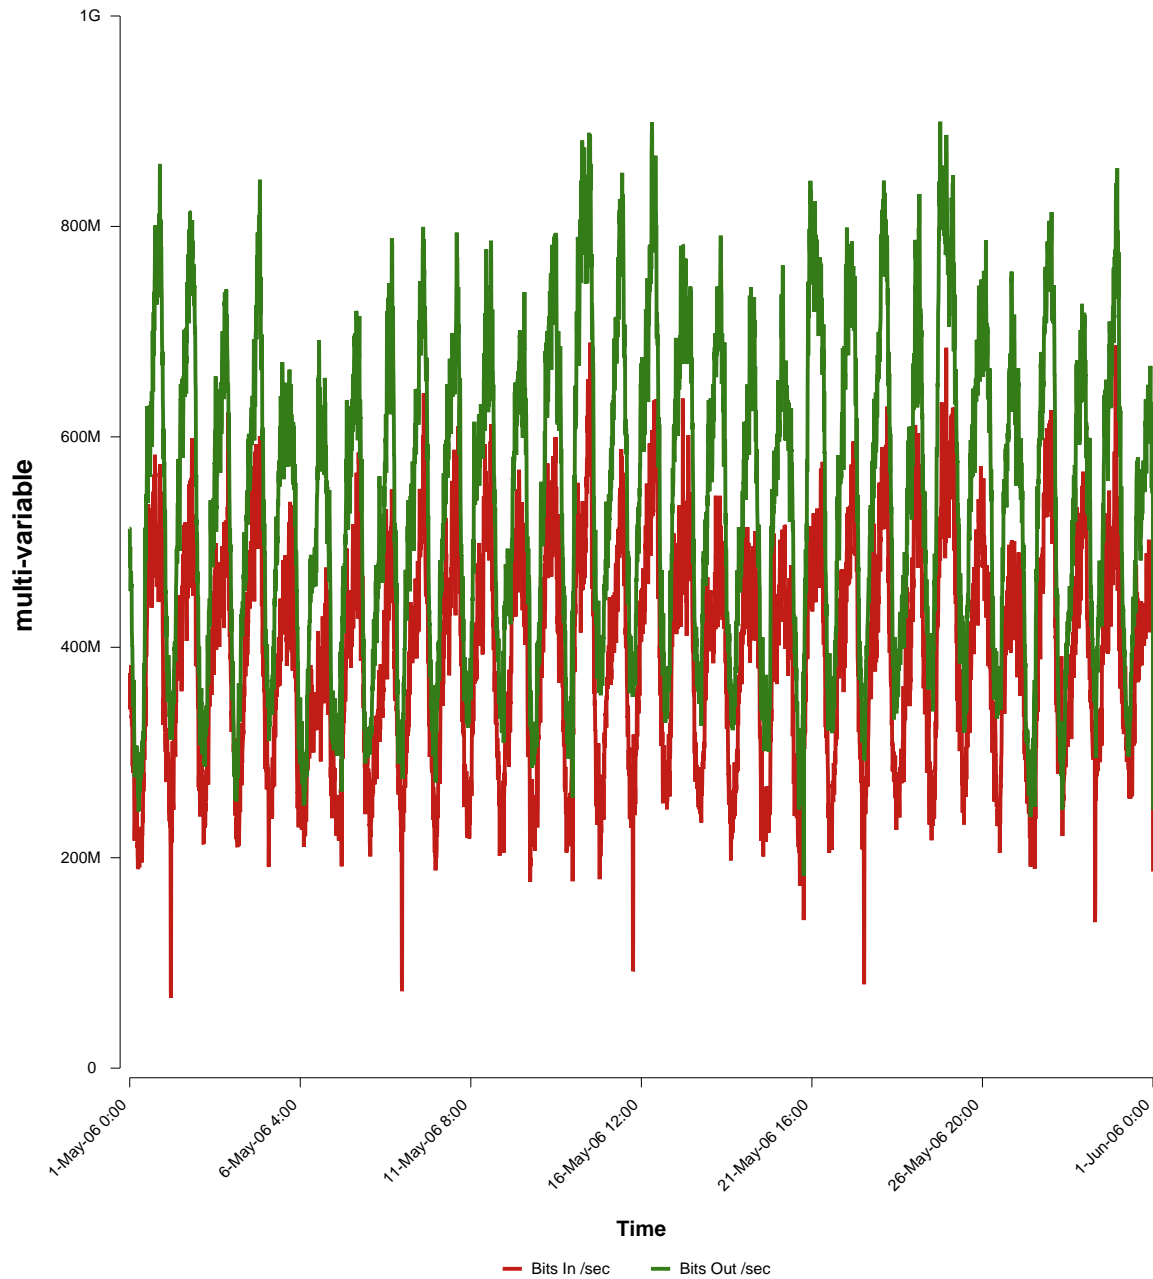

eHealth Trend Report

Divide by Time

SUNET-A-LULEA-LTU

Auto Range: Last Month
From: 2006/05/01 00:00
To: 2006/05/31 23:59

Created: 2006/06/02 04:45:16