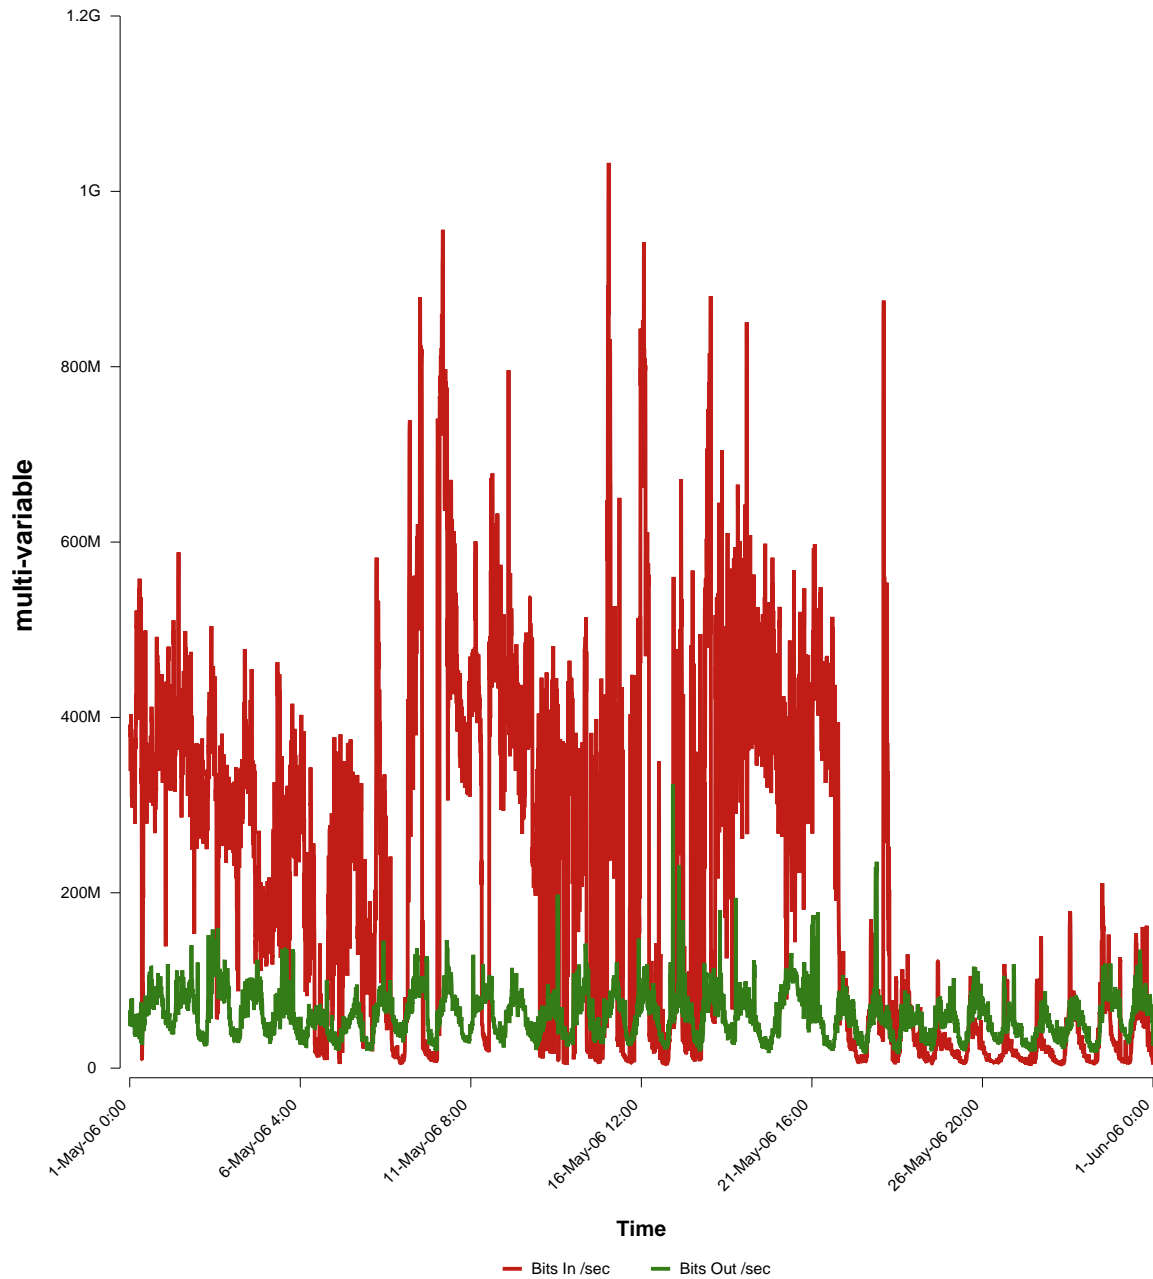

# eHealth Trend Report

Divide by Time

## SUNET-A-LINKOPING-LIU

Auto Range: Last Month  
From: 2006/05/01 00:00  
To: 2006/05/31 23:59

Created: 2006/06/02 04:30:16