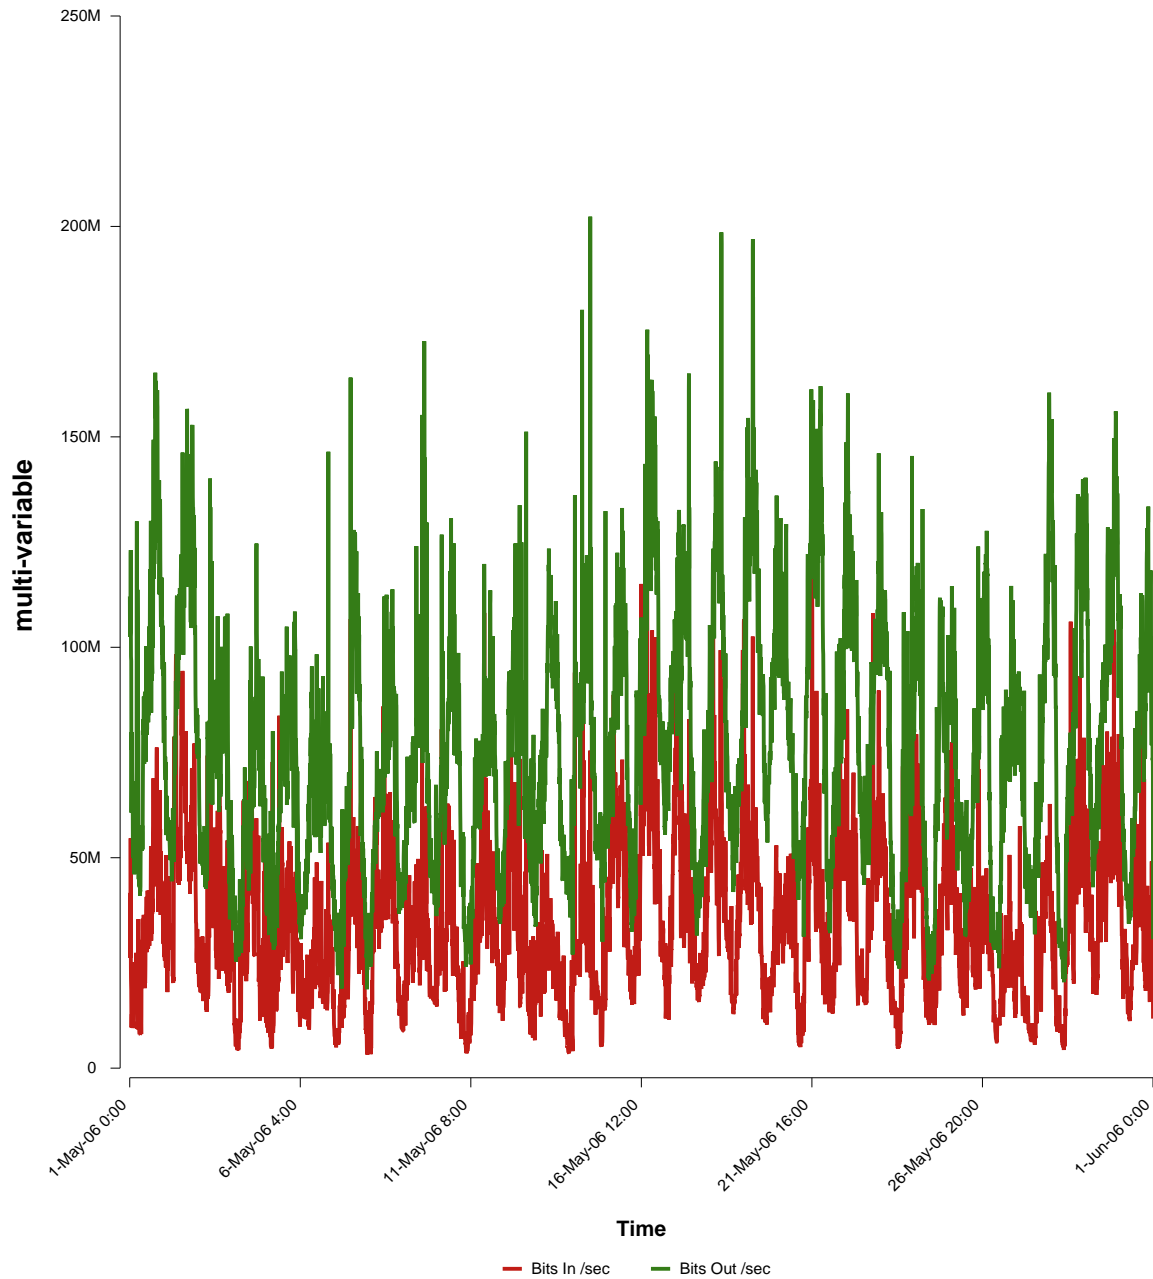

# eHealth Trend Report

Divide by Time

## SUNET-A-KRISTIANSTAD-HKR

Auto Range: Last Month  
From: 2006/05/01 00:00  
To: 2006/05/31 23:59

Created: 2006/06/02 04:20:52