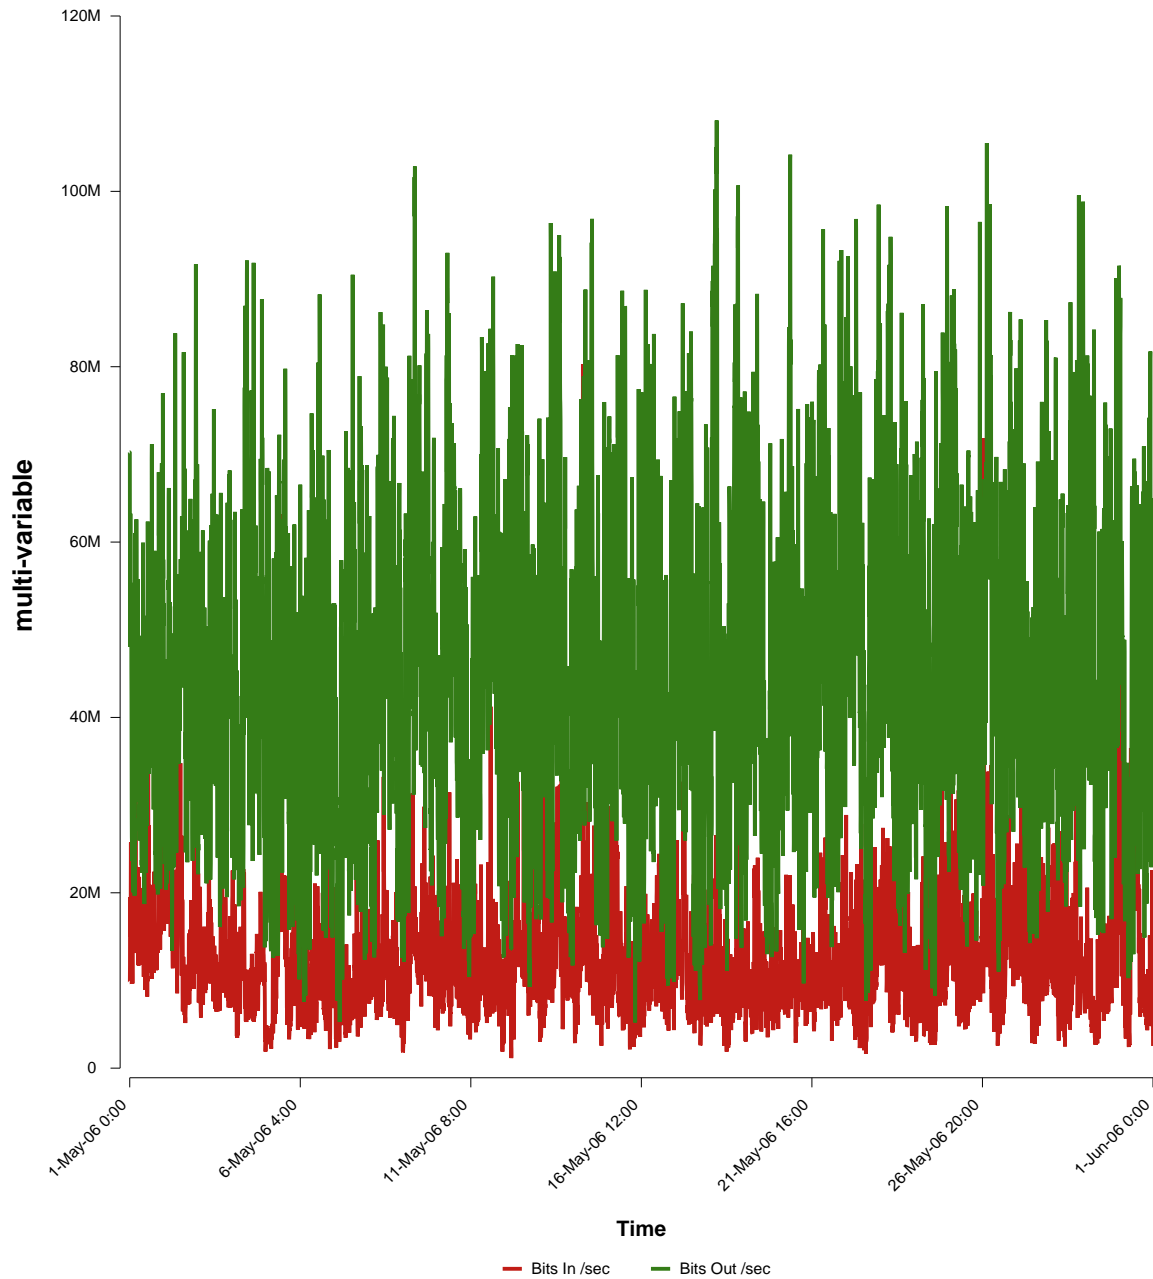

eHealth Trend Report

Divide by Time

SUNET-A-KIRUNA-IRF

Auto Range: Last Month
From: 2006/05/01 00:00
To: 2006/05/31 23:59

Created: 2006/06/02 04:10:14