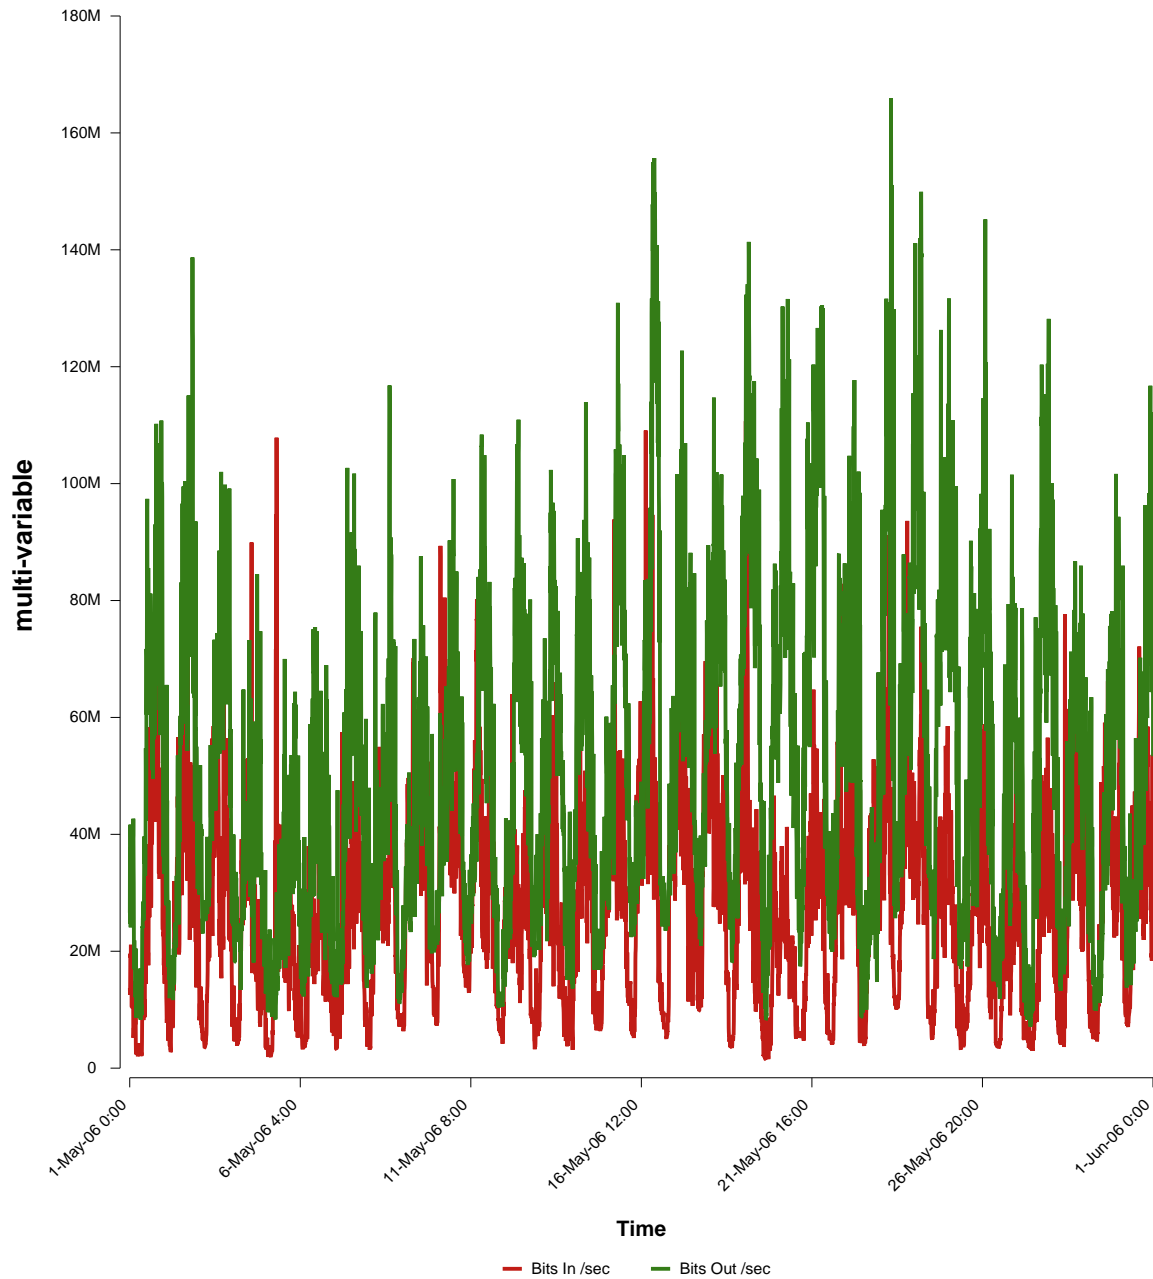

eHealth Trend Report

Divide by Time

SUNET-A-KARLSTAD-KAU

Auto Range: Last Month
From: 2006/05/01 00:00
To: 2006/05/31 23:59

Created: 2006/06/02 04:00:16