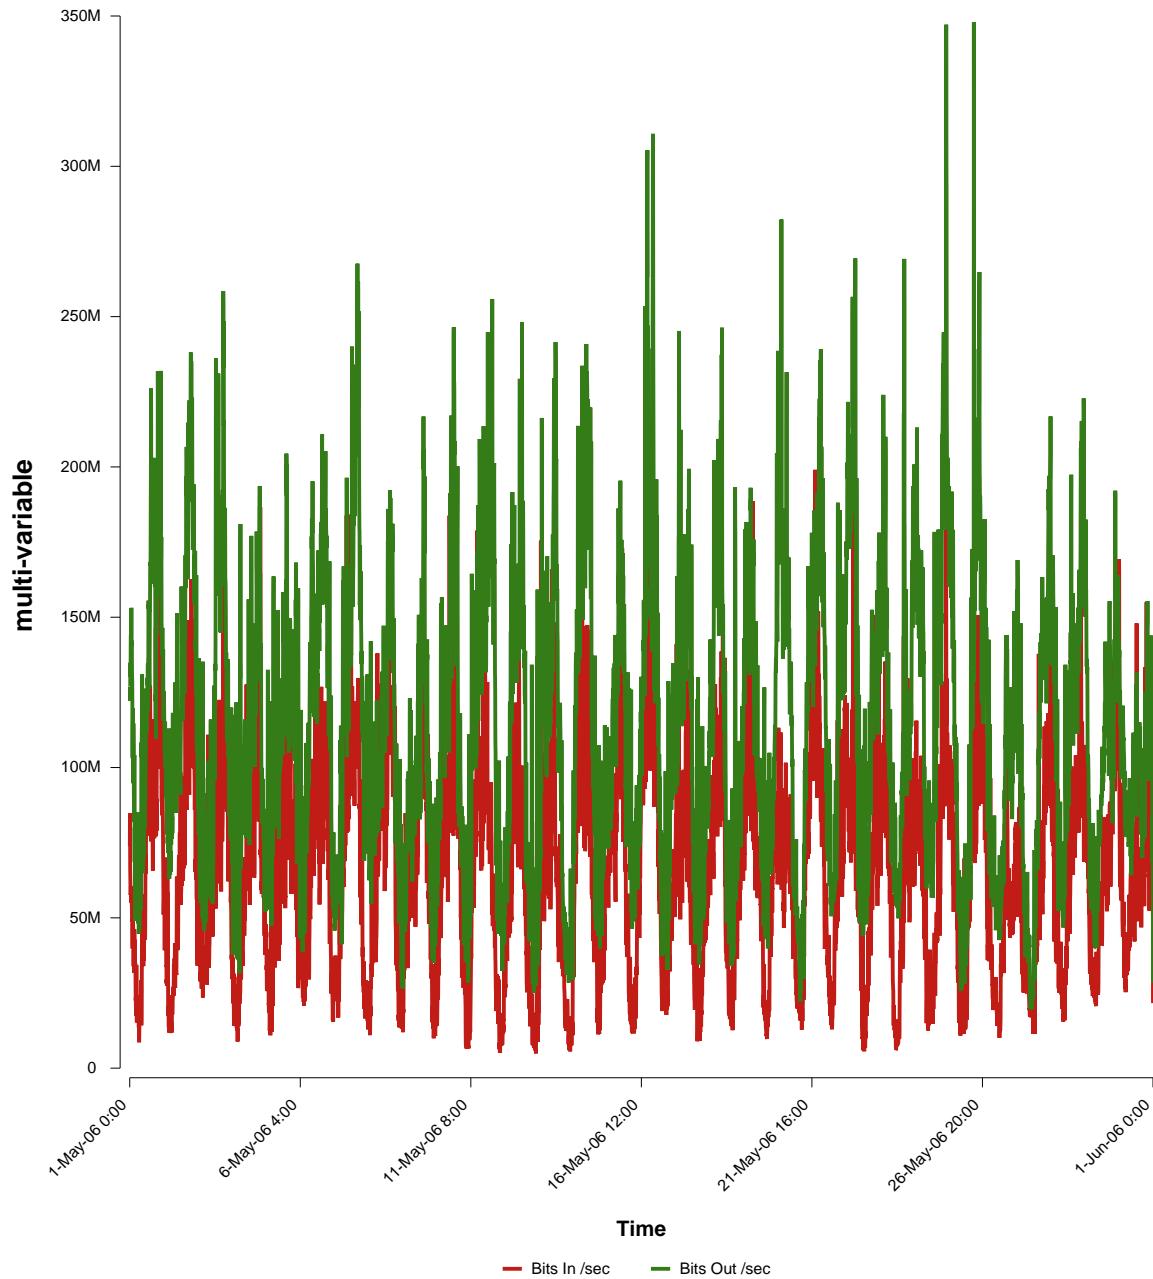

eHealth Trend Report

Divide by Time

SUNET-A-KALMAR-HIK

Auto Range: Last Month
From: 2006/05/01 00:00
To: 2006/05/31 23:59

Created: 2006/06/02 03:50:18