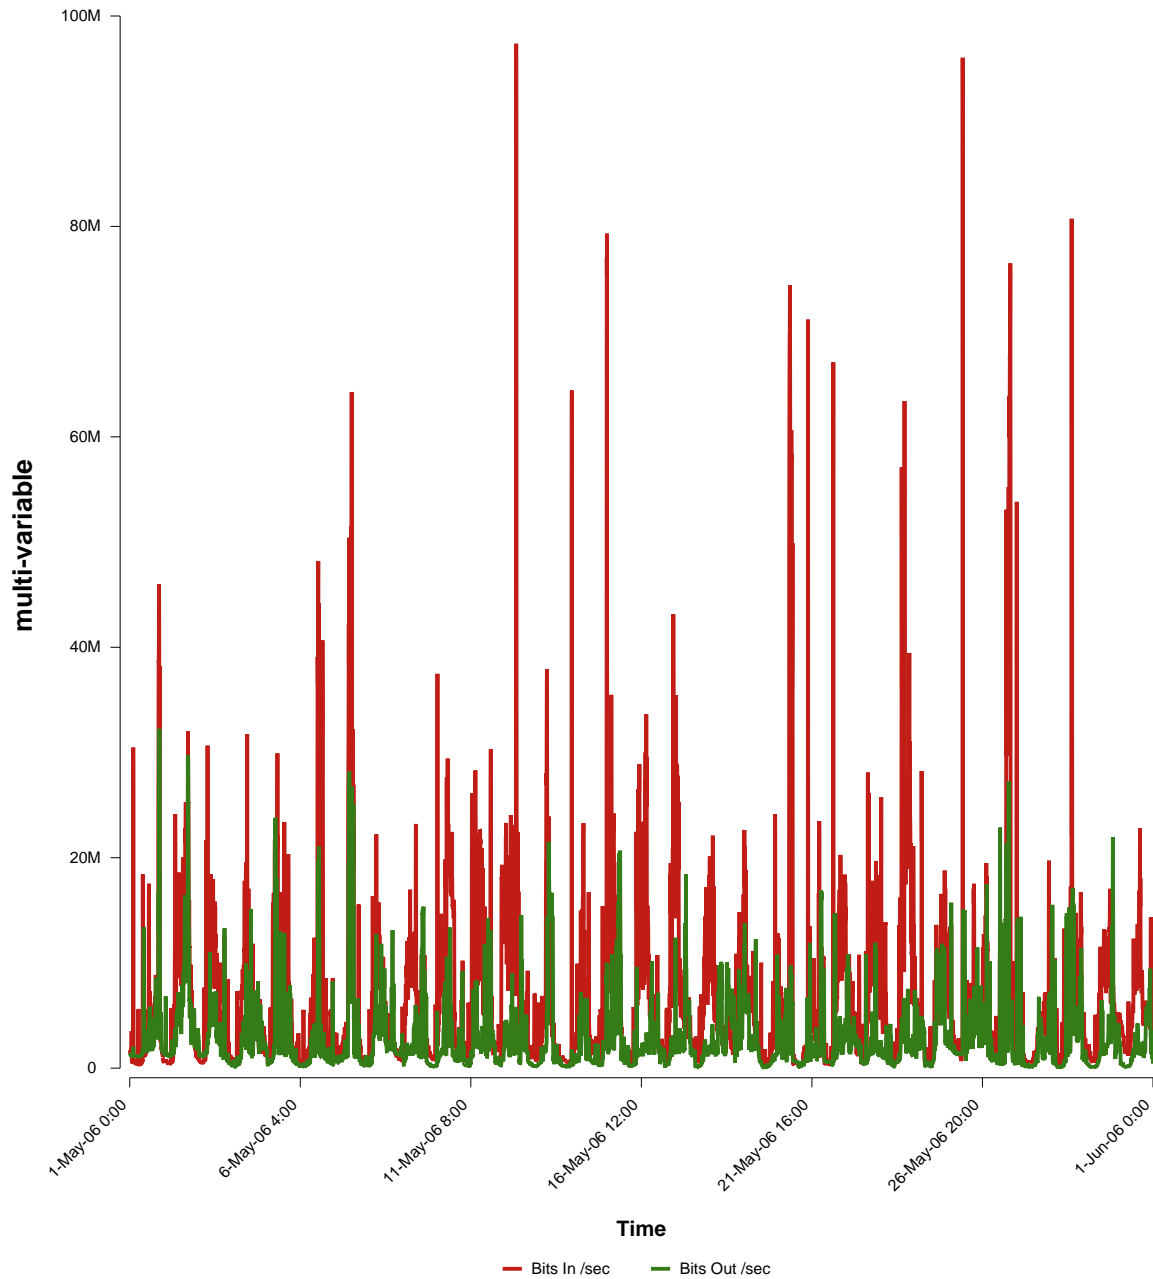

eHealth Trend Report

Divide by Time

SUNET-A-HALMSTAD-HH

Auto Range: Last Month
From: 2006/05/01 00:00
To: 2006/05/31 23:59

Created: 2006/06/02 03:50:15