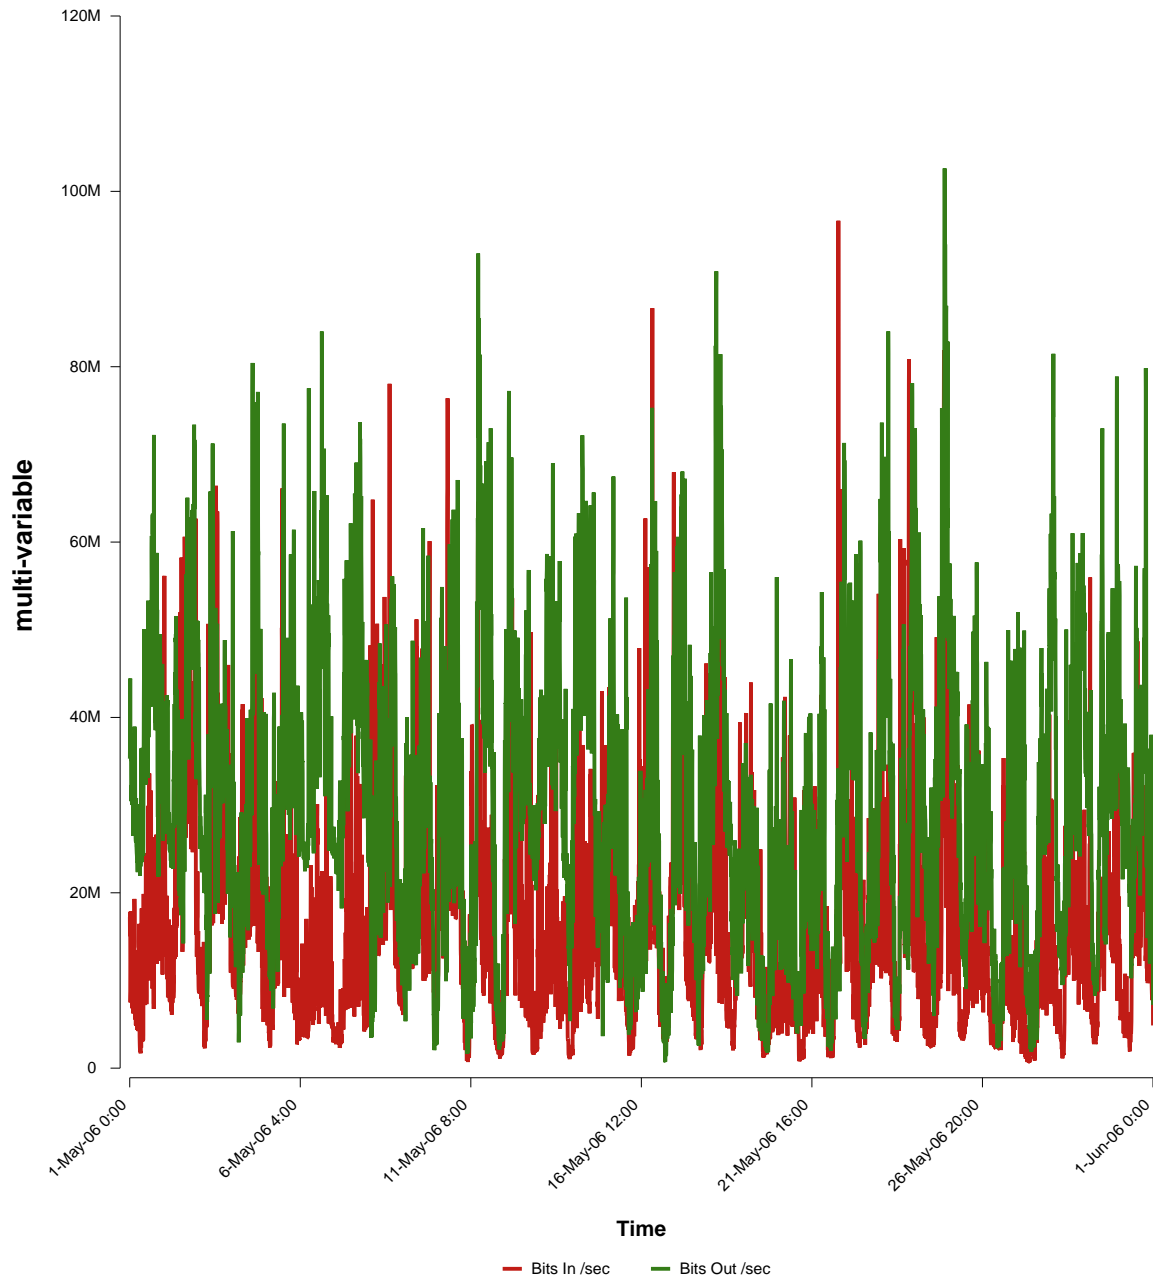

eHealth Trend Report

Divide by Time

SUNET-A-GAVLE-HIG

Auto Range: Last Month
From: 2006/05/01 00:00
To: 2006/05/31 23:59

Created: 2006/06/02 03:20:56