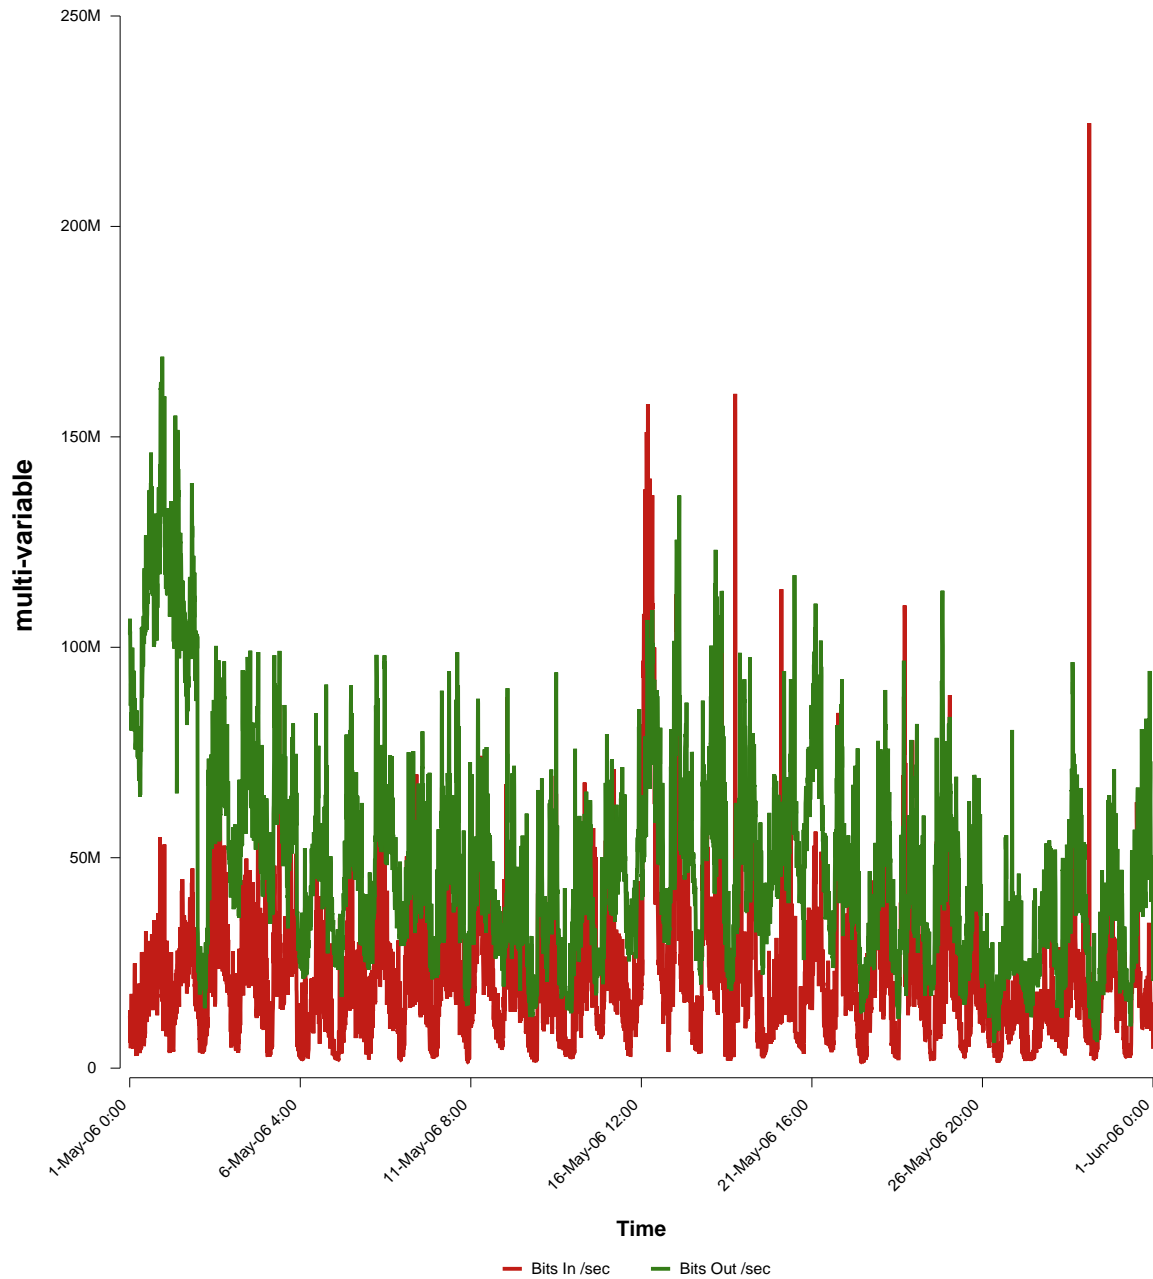

eHealth Trend Report

Divide by Time

SUNET-A-BORLANGE-DU

Auto Range: Last Month
From: 2006/05/01 00:00
To: 2006/05/31 23:59

Created: 2006/06/02 03:10:15