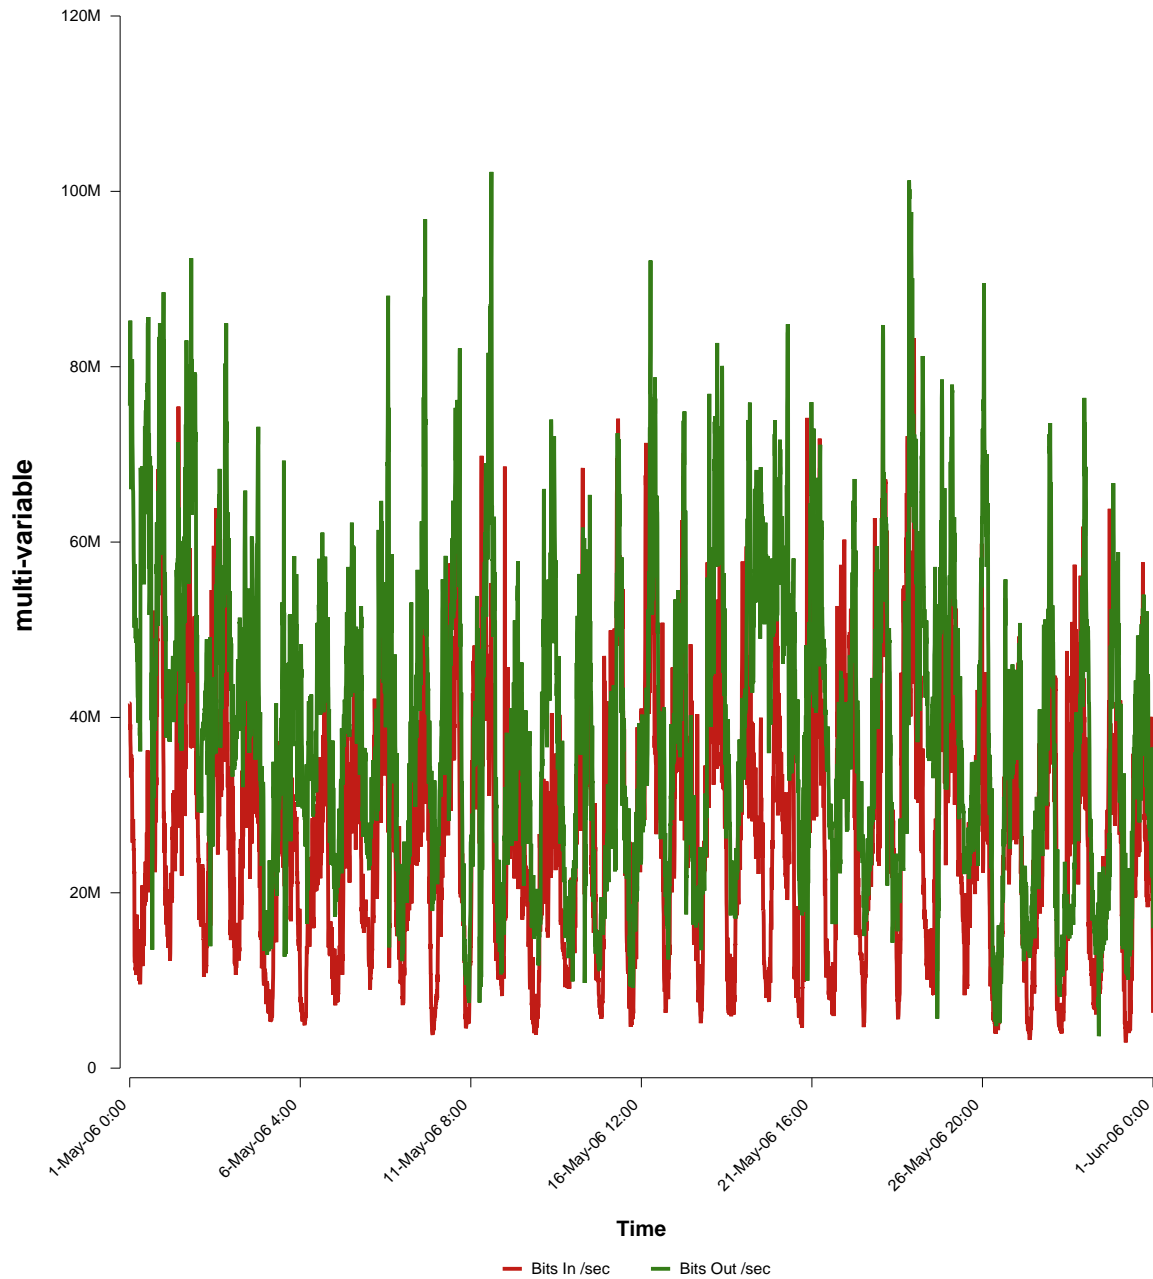

# eHealth Trend Report

Divide by Time

## SUNET-A-BORAS-HB

Auto Range: Last Month  
From: 2006/05/01 00:00  
To: 2006/05/31 23:59

Created: 2006/06/02 03:05:17