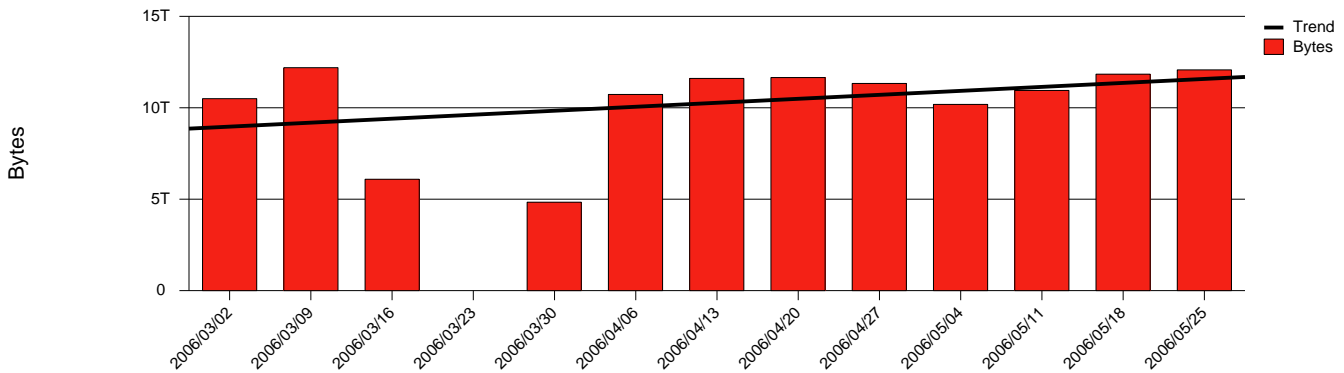

Monthly Health Report

Report for 2006/05/31, Subject: SUNET-A-VISBY-HGO

LAN/WAN

Total Network Volume by Month

Total Network Volume by Week

Total Network Volume by Day

Situations to Watch

Rank	Element Name	Variable	Threshold	Monthly Average		Days to (from) Threshold
			Value	Actual	Predicted	
1	hgo1-POS(Out)	Volume (Bandwidth %)	80.000	4.783	5.643	Increasing
2	hgo1-POS(In)	Volume (Bandwidth %)	80.000	1.241	1.360	Increasing
3	hgo1-POS(In)	Errors (% Frames)	5.000	0.000	0.000	Decreasing