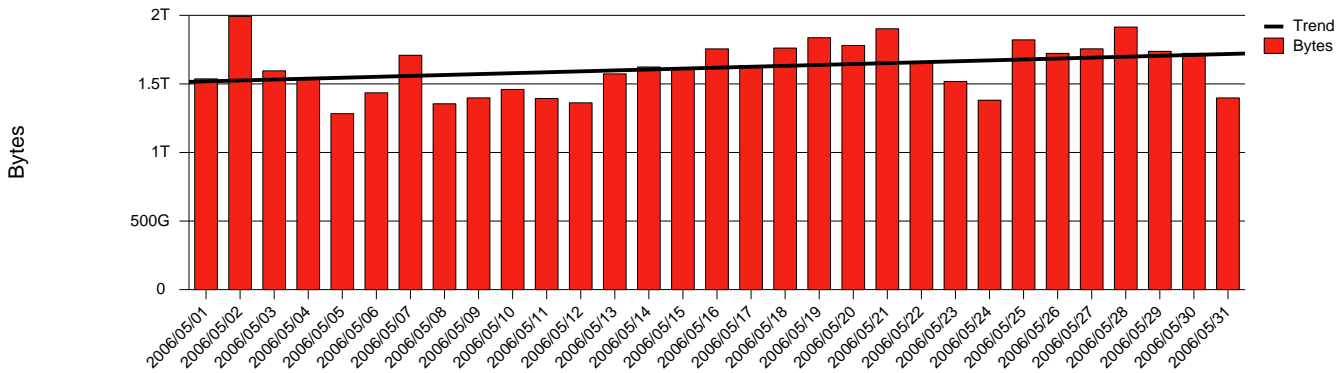

Monthly Health Report

Report for 2006/05/31, Subject: SUNET-A-VISBY-HGO

LAN/WAN

Total Network Volume by Month

Total Network Volume by Week

Total Network Volume by Day

Situations to Watch

Rank	Element Name	Variable	Threshold	Monthly Average		Days to (from) Threshold
			Value	Actual	Predicted	
1	hgo1-POS(Out)	Volume (Bandwidth %)	80.000	4.783	5.643	Increasing
2	hgo1-POS(In)	Volume (Bandwidth %)	80.000	1.241	1.360	Increasing
3	hgo1-POS(In)	Errors (% Frames)	5.000	0.000	0.000	Decreasing