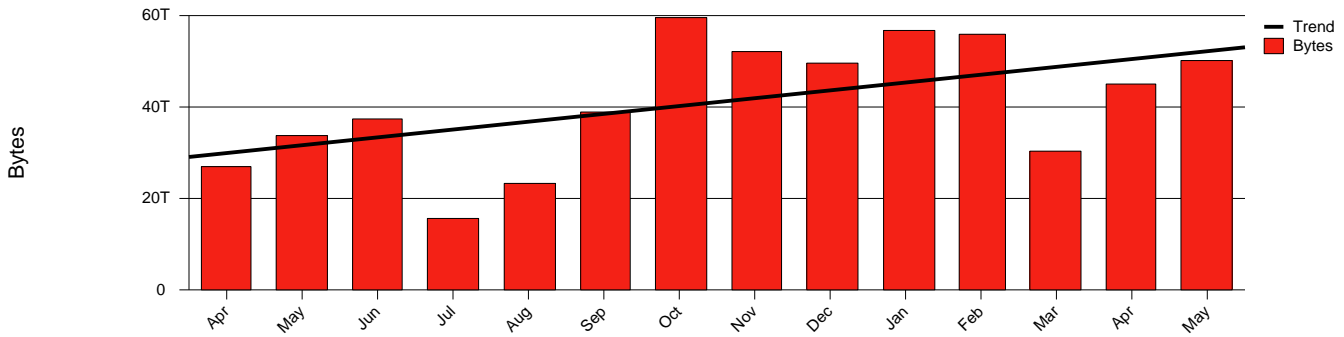

Monthly Health Report

Report for 2006/05/31, Subject: SUNET-A-VISBY-HGO

LAN/WAN

Total Network Volume by Month

Total Network Volume by Week

Total Network Volume by Day

Situations to Watch

Rank	Element Name	Variable	Threshold	Monthly Average		Days to (from) Threshold
			Value	Actual	Predicted	
1	hgo1-POS(Out)	Volume (Bandwidth %)	80.000	4.783	5.643	Increasing
2	hgo1-POS(In)	Volume (Bandwidth %)	80.000	1.241	1.360	Increasing
3	hgo1-POS(In)	Errors (% Frames)	5.000	0.000	0.000	Decreasing