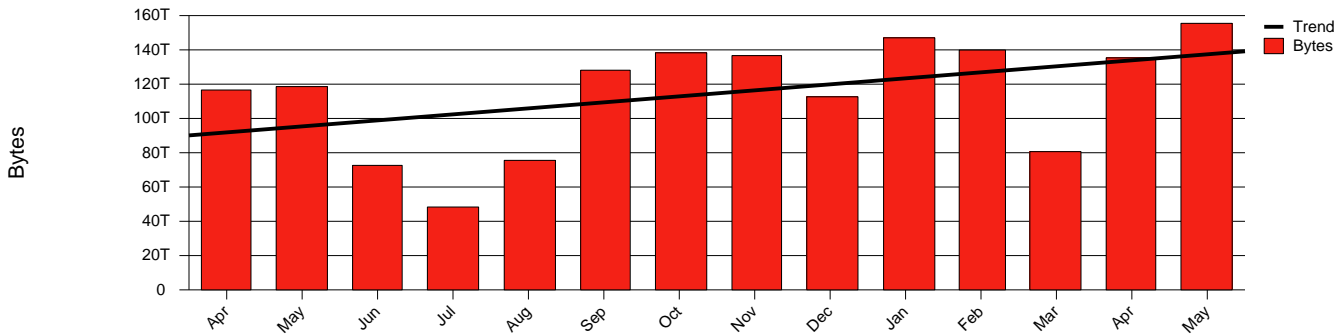

Monthly Health Report

Report for 2006/05/31, Subject: SUNET-A-VAXJO-VXU

LAN/WAN

Total Network Volume by Month

Total Network Volume by Week

Total Network Volume by Day

Situations to Watch

Rank	Element Name	Variable	Threshold	Monthly Average		Days to (from) Threshold
			Value	Actual	Predicted	
1	vxu2-SRP(Out)	Volume (Bandwidth %)	80.000	11.267	11.717	Increasing
2	vxu2-SRP(In)	Volume (Bandwidth %)	80.000	5.334	3.301	Increasing
3	vxu1-SRP(Out)	Volume (Bandwidth %)	80.000	0.760	0.413	Increasing
4	vxu1-SRP(In)	Volume (Bandwidth %)	80.000	1.313	3.574	Decreasing
5	vxu2-SRP(In)	Errors (% Frames)	5.000	0.000	0.000	Decreasing