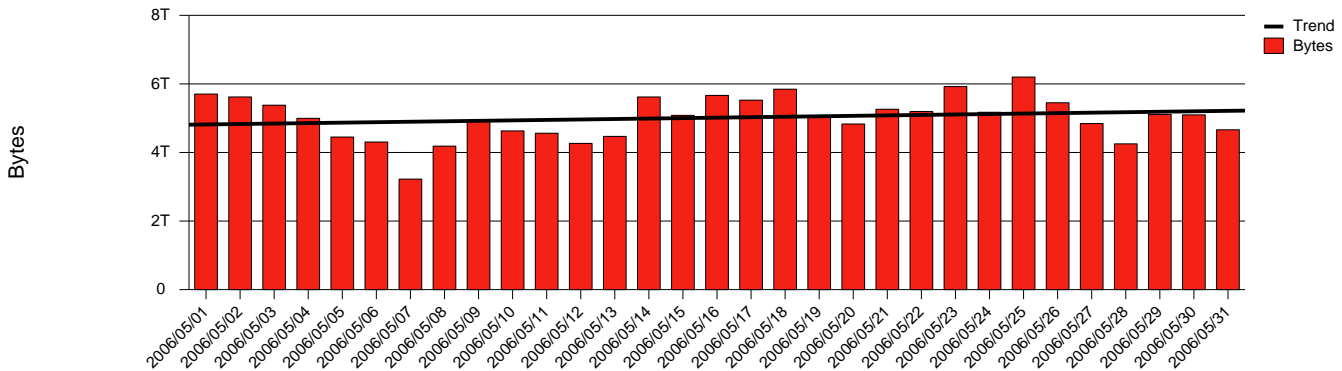

Monthly Health Report

Report for 2006/05/31, Subject: SUNET-A-VAXJO-VXU

LAN/WAN

Total Network Volume by Month

Total Network Volume by Week

Total Network Volume by Day

Situations to Watch

Rank	Element Name	Variable	Threshold	Monthly Average		Days to (from) Threshold
			Value	Actual	Predicted	
1	vxu2-SRP(Out)	Volume (Bandwidth %)	80.000	11.267	11.717	Increasing
2	vxu2-SRP(In)	Volume (Bandwidth %)	80.000	5.334	3.301	Increasing
3	vxu1-SRP(Out)	Volume (Bandwidth %)	80.000	0.760	0.413	Increasing
4	vxu1-SRP(In)	Volume (Bandwidth %)	80.000	1.313	3.574	Decreasing
5	vxu2-SRP(In)	Errors (% Frames)	5.000	0.000	0.000	Decreasing