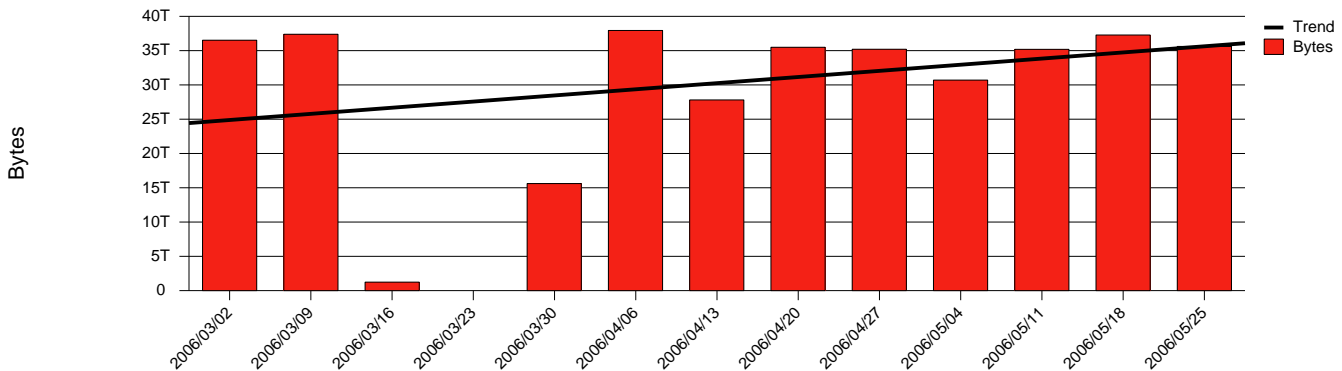

Monthly Health Report

Report for 2006/05/31, Subject: SUNET-A-VAXJO-VXU

LAN/WAN

Total Network Volume by Month

Total Network Volume by Week

Total Network Volume by Day

Situations to Watch

Rank	Element Name	Variable	Threshold	Monthly Average		Days to (from) Threshold
			Value	Actual	Predicted	
1	vxu2-SRP(Out)	Volume (Bandwidth %)	80.000	11.267	11.717	Increasing
2	vxu2-SRP(In)	Volume (Bandwidth %)	80.000	5.334	3.301	Increasing
3	vxu1-SRP(Out)	Volume (Bandwidth %)	80.000	0.760	0.413	Increasing
4	vxu1-SRP(In)	Volume (Bandwidth %)	80.000	1.313	3.574	Decreasing
5	vxu2-SRP(In)	Errors (% Frames)	5.000	0.000	0.000	Decreasing