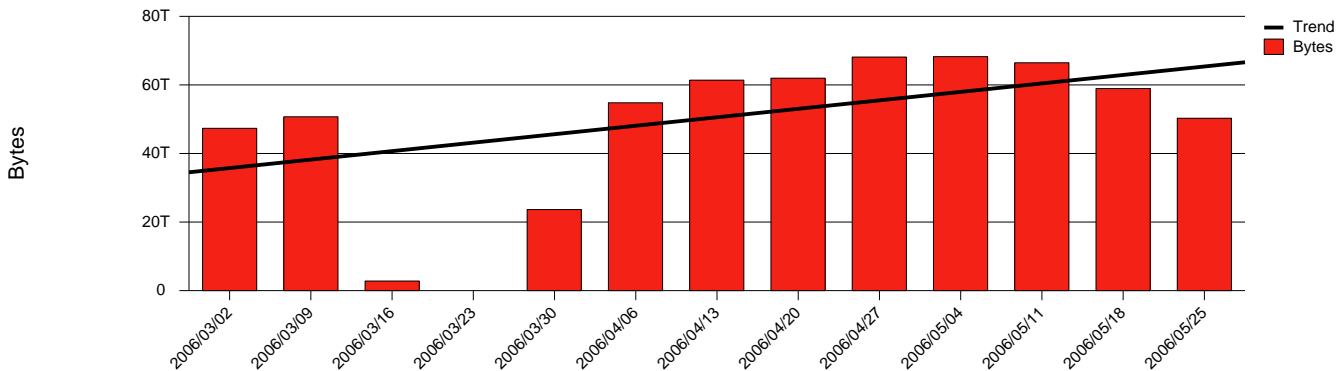

Monthly Health Report

Report for 2006/05/31, Subject: SUNET-A-UMEA-UMU

LAN/WAN

Total Network Volume by Month

Total Network Volume by Week

Total Network Volume by Day

Situations to Watch

Rank	Element Name	Variable	Threshold	Monthly Average		Days to (from) Threshold
			Value	Actual	Predicted	
1	umu1-SRP(In)	Volume (Bandwidth %)	80.000	12.847	9.310	Increasing
2	umu1-SRP(Out)	Volume (Bandwidth %)	80.000	19.902	21.926	Increasing
3	umu2-SRP(In)	Errors (% Frames)	5.000	0.000	0.089	Increasing
4	umu1-SRP(In)	Errors (% Frames)	5.000	0.000	0.000	Decreasing
5	umu2-SRP(In)	Volume (Bandwidth %)	80.000	0.002	0.000	Decreasing
6	umu2-SRP(Out)	Volume (Bandwidth %)	80.000	0.001	0.000	Decreasing