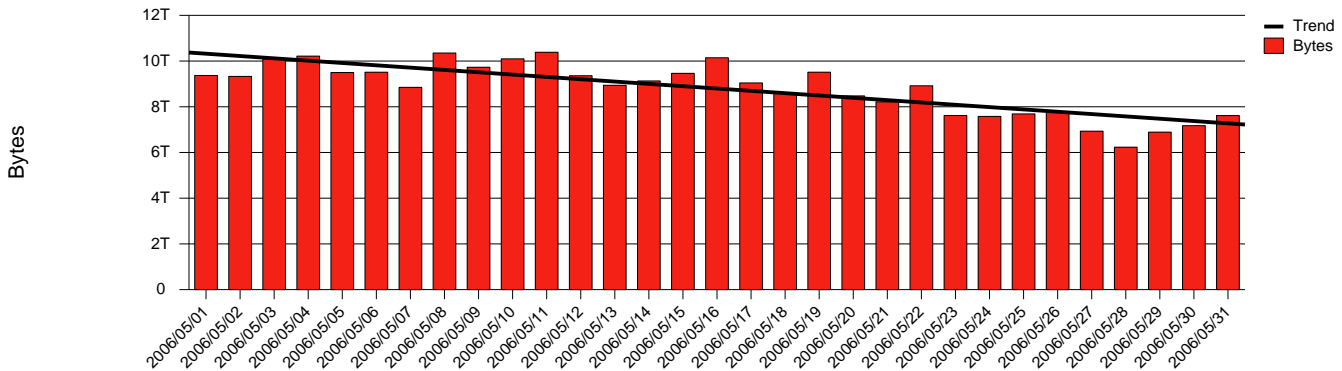

Monthly Health Report

Report for 2006/05/31, Subject: SUNET-A-UMEA-UMU

LAN/WAN

Total Network Volume by Month

Total Network Volume by Week

Total Network Volume by Day

Situations to Watch

Rank	Element Name	Variable	Threshold	Monthly Average		Days to (from) Threshold
			Value	Actual	Predicted	
1	umu1-SRP(In)	Volume (Bandwidth %)	80.000	12.847	9.310	Increasing
2	umu1-SRP(Out)	Volume (Bandwidth %)	80.000	19.902	21.926	Increasing
3	umu2-SRP(In)	Errors (% Frames)	5.000	0.000	0.089	Increasing
4	umu1-SRP(In)	Errors (% Frames)	5.000	0.000	0.000	Decreasing
5	umu2-SRP(In)	Volume (Bandwidth %)	80.000	0.002	0.000	Decreasing
6	umu2-SRP(Out)	Volume (Bandwidth %)	80.000	0.001	0.000	Decreasing