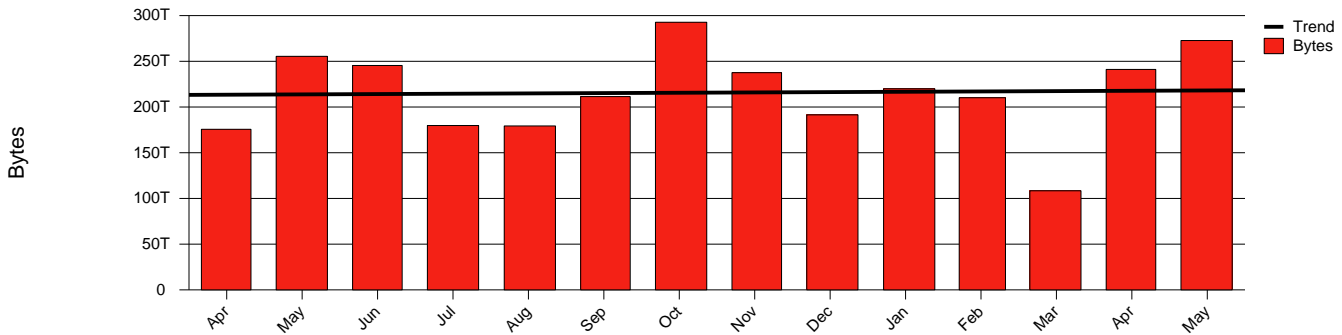

Monthly Health Report

Report for 2006/05/31, Subject: SUNET-A-UMEA-UMU

LAN/WAN

Total Network Volume by Month

Total Network Volume by Week

Total Network Volume by Day

Situations to Watch

Rank	Element Name	Variable	Threshold	Monthly Average		Days to (from) Threshold
			Value	Actual	Predicted	
1	umu1-SRP(In)	Volume (Bandwidth %)	80.000	12.847	9.310	Increasing
2	umu1-SRP(Out)	Volume (Bandwidth %)	80.000	19.902	21.926	Increasing
3	umu2-SRP(In)	Errors (% Frames)	5.000	0.000	0.089	Increasing
4	umu1-SRP(In)	Errors (% Frames)	5.000	0.000	0.000	Decreasing
5	umu2-SRP(In)	Volume (Bandwidth %)	80.000	0.002	0.000	Decreasing
6	umu2-SRP(Out)	Volume (Bandwidth %)	80.000	0.001	0.000	Decreasing