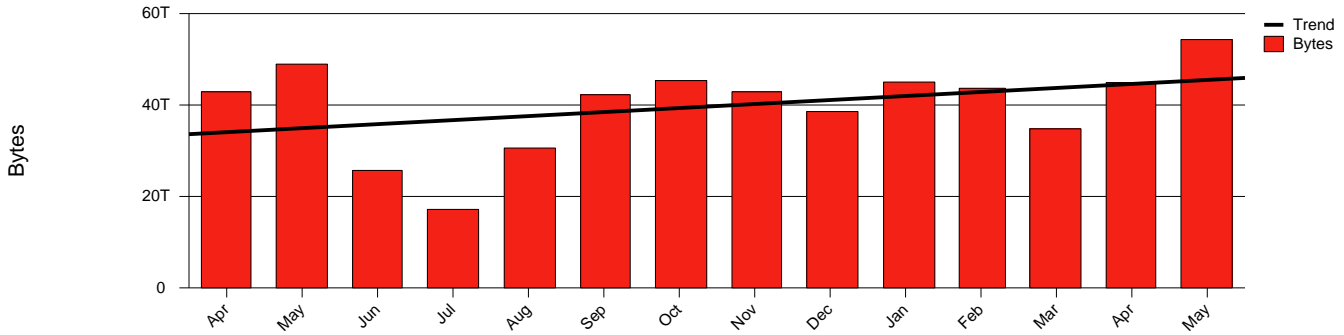

Monthly Health Report

Report for 2006/05/31, Subject: SUNET-A-SKOVDE-HIS

LAN/WAN

Total Network Volume by Month

Total Network Volume by Week

Total Network Volume by Day

Situations to Watch

| Rank | Element Name | Variable | Threshold | Monthly Average | | Days to (from) |
|------|---------------|----------------------|-----------|-----------------|-----------|----------------|
| | | | Value | Actual | Predicted | Threshold |
| 1 | his1-SRP(Out) | Volume (Bandwidth %) | 80.000 | 4.527 | 4.247 | Increasing |
| 2 | his1-SRP(In) | Volume (Bandwidth %) | 80.000 | 2.002 | 1.805 | Increasing |
| 3 | his2-SRP(In) | Errors (% Frames) | 5.000 | 0.017 | 0.005 | Increasing |
| 4 | his2-SRP(Out) | Volume (Bandwidth %) | 80.000 | 0.007 | 0.002 | Increasing |
| 5 | his1-SRP(In) | Errors (% Frames) | 5.000 | 0.000 | 0.000 | Decreasing |
| 6 | his2-SRP(In) | Volume (Bandwidth %) | 80.000 | 0.005 | 0.002 | Decreasing |