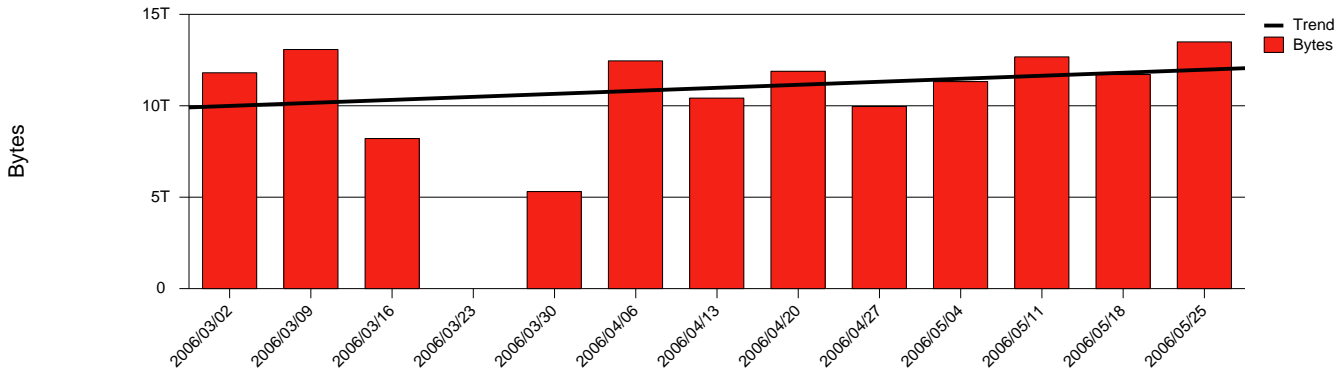

Monthly Health Report

Report for 2006/05/31, Subject: SUNET-A-SKOVDE-HIS

LAN/WAN

Total Network Volume by Month

Total Network Volume by Week

Total Network Volume by Day

Situations to Watch

| Rank | Element Name | Variable | Threshold | Monthly Average | | Days to (from) |
|------|---------------|----------------------|-----------|-----------------|-----------|----------------|
| | | | Value | Actual | Predicted | Threshold |
| 1 | his1-SRP(Out) | Volume (Bandwidth %) | 80.000 | 4.527 | 4.247 | Increasing |
| 2 | his1-SRP(In) | Volume (Bandwidth %) | 80.000 | 2.002 | 1.805 | Increasing |
| 3 | his2-SRP(In) | Errors (% Frames) | 5.000 | 0.017 | 0.005 | Increasing |
| 4 | his2-SRP(Out) | Volume (Bandwidth %) | 80.000 | 0.007 | 0.002 | Increasing |
| 5 | his1-SRP(In) | Errors (% Frames) | 5.000 | 0.000 | 0.000 | Decreasing |
| 6 | his2-SRP(In) | Volume (Bandwidth %) | 80.000 | 0.005 | 0.002 | Decreasing |