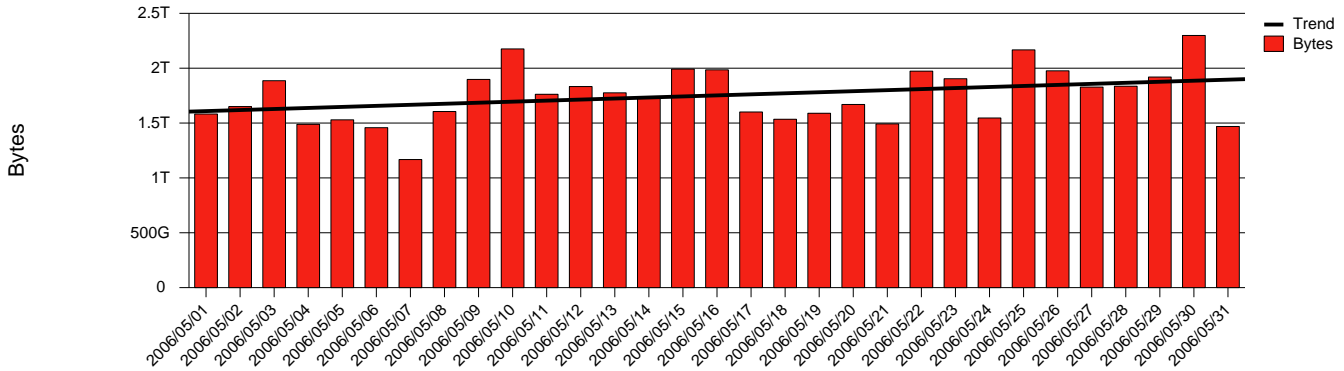

Monthly Health Report

Report for 2006/05/31, Subject: SUNET-A-SKOVDE-HIS

LAN/WAN

Total Network Volume by Month

Total Network Volume by Week

Total Network Volume by Day

Situations to Watch

| Rank | Element Name | Variable | Threshold | Monthly Average | | Days to (from) |
|------|---------------|----------------------|-----------|-----------------|-----------|----------------|
| | | | Value | Actual | Predicted | Threshold |
| 1 | his1-SRP(Out) | Volume (Bandwidth %) | 80.000 | 4.527 | 4.247 | Increasing |
| 2 | his1-SRP(In) | Volume (Bandwidth %) | 80.000 | 2.002 | 1.805 | Increasing |
| 3 | his2-SRP(In) | Errors (% Frames) | 5.000 | 0.017 | 0.005 | Increasing |
| 4 | his2-SRP(Out) | Volume (Bandwidth %) | 80.000 | 0.007 | 0.002 | Increasing |
| 5 | his1-SRP(In) | Errors (% Frames) | 5.000 | 0.000 | 0.000 | Decreasing |
| 6 | his2-SRP(In) | Volume (Bandwidth %) | 80.000 | 0.005 | 0.002 | Decreasing |