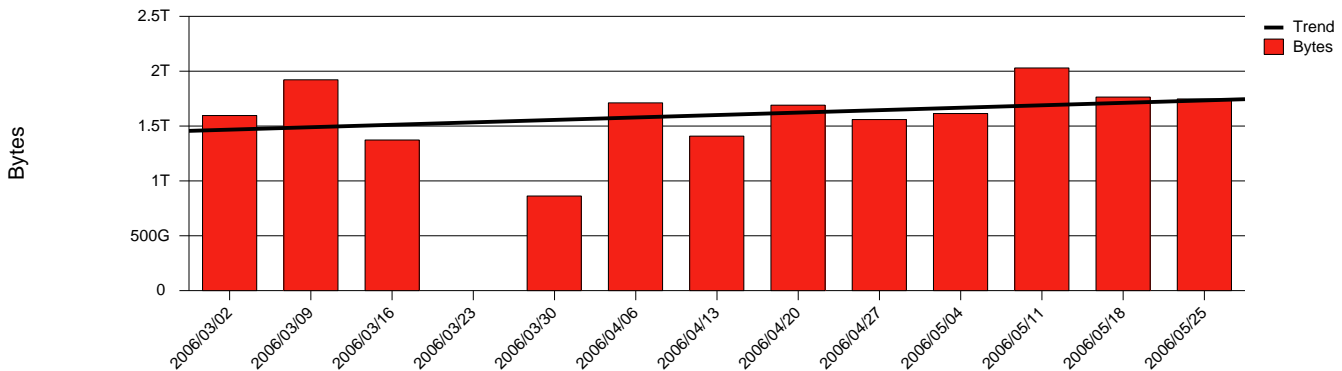

# Monthly Health Report

Report for 2006/05/31, Subject: SUNET-A-OREBRO-ORU

LAN/WAN

Total Network Volume by Month

Total Network Volume by Week

Total Network Volume by Day

Situations to Watch

Rank	Element Name	Variable	Threshold	Monthly Average		Days to (from) Threshold
			Value	Actual	Predicted	
1	oru2-SRP(In)	Errors (% Frames)	5.000	0.000	0.006	Increasing
2	oru2-SRP(Out)	Discards (% Frames)	10.000	0.000	0.000	Increasing
3	oru2-SRP(Out)	Volume (Bandwidth %)	80.000	0.000	0.000	Increasing
4	oru1-SRP(In)	Volume (Bandwidth %)	80.000	0.337	0.193	Decreasing
5	oru1-SRP(In)	Errors (% Frames)	5.000	0.000	0.000	Decreasing
6	oru1-SRP(Out)	Volume (Bandwidth %)	80.000	0.512	0.000	Decreasing
7	oru2-SRP(In)	Volume (Bandwidth %)	80.000	0.101	0.000	Decreasing