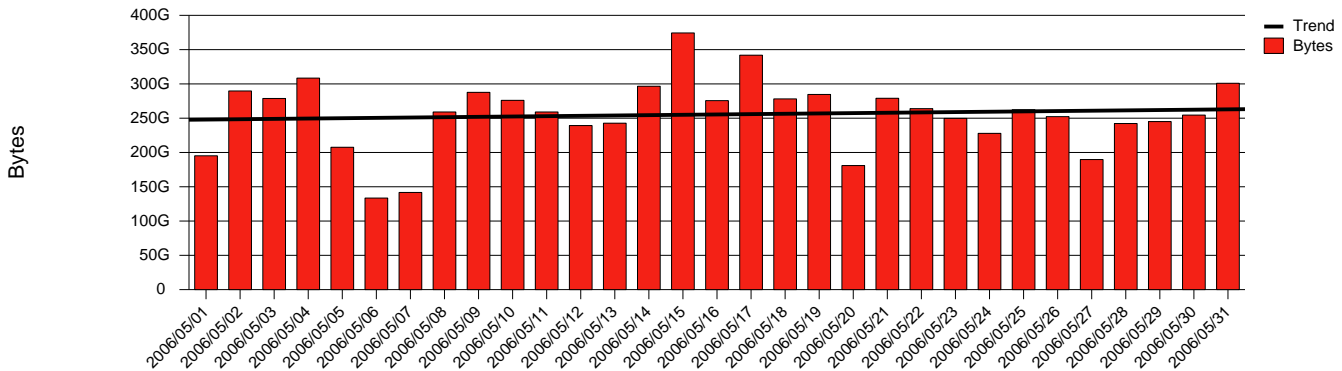

# Monthly Health Report

Report for 2006/05/31, Subject: SUNET-A-OREBRO-ORU

LAN/WAN

Total Network Volume by Month

Total Network Volume by Week

Total Network Volume by Day

Situations to Watch

Rank	Element Name	Variable	Threshold	Monthly Average		Days to (from) Threshold
			Value	Actual	Predicted	
1	oru2-SRP(In)	Errors (% Frames)	5.000	0.000	0.006	Increasing
2	oru2-SRP(Out)	Discards (% Frames)	10.000	0.000	0.000	Increasing
3	oru2-SRP(Out)	Volume (Bandwidth %)	80.000	0.000	0.000	Increasing
4	oru1-SRP(In)	Volume (Bandwidth %)	80.000	0.337	0.193	Decreasing
5	oru1-SRP(In)	Errors (% Frames)	5.000	0.000	0.000	Decreasing
6	oru1-SRP(Out)	Volume (Bandwidth %)	80.000	0.512	0.000	Decreasing
7	oru2-SRP(In)	Volume (Bandwidth %)	80.000	0.101	0.000	Decreasing