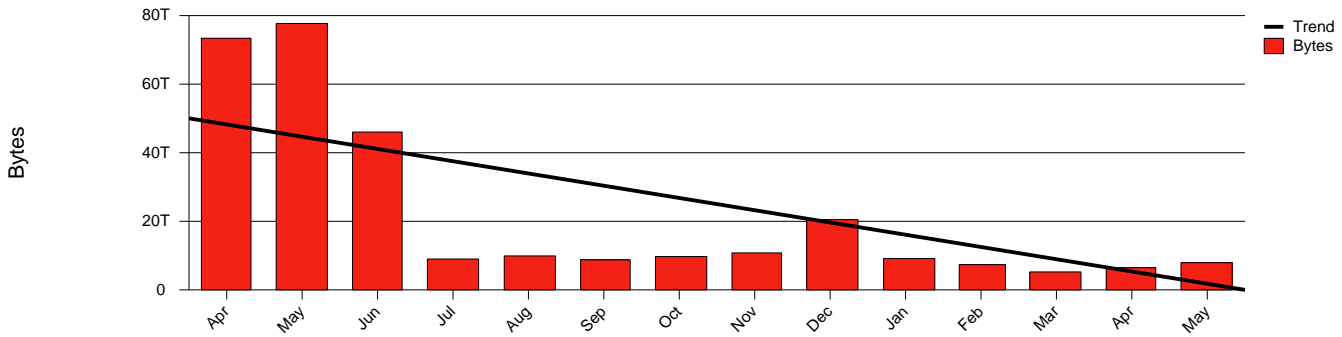

# Monthly Health Report

Report for 2006/05/31, Subject: SUNET-A-OREBRO-ORU

LAN/WAN

Total Network Volume by Month

Total Network Volume by Week

Total Network Volume by Day

Situations to Watch

Rank	Element Name	Variable	Threshold	Monthly Average		Days to (from) Threshold
			Value	Actual	Predicted	
1	oru2-SRP(In)	Errors (% Frames)	5.000	0.000	0.006	Increasing
2	oru2-SRP(Out)	Discards (% Frames)	10.000	0.000	0.000	Increasing
3	oru2-SRP(Out)	Volume (Bandwidth %)	80.000	0.000	0.000	Increasing
4	oru1-SRP(In)	Volume (Bandwidth %)	80.000	0.337	0.193	Decreasing
5	oru1-SRP(In)	Errors (% Frames)	5.000	0.000	0.000	Decreasing
6	oru1-SRP(Out)	Volume (Bandwidth %)	80.000	0.512	0.000	Decreasing
7	oru2-SRP(In)	Volume (Bandwidth %)	80.000	0.101	0.000	Decreasing