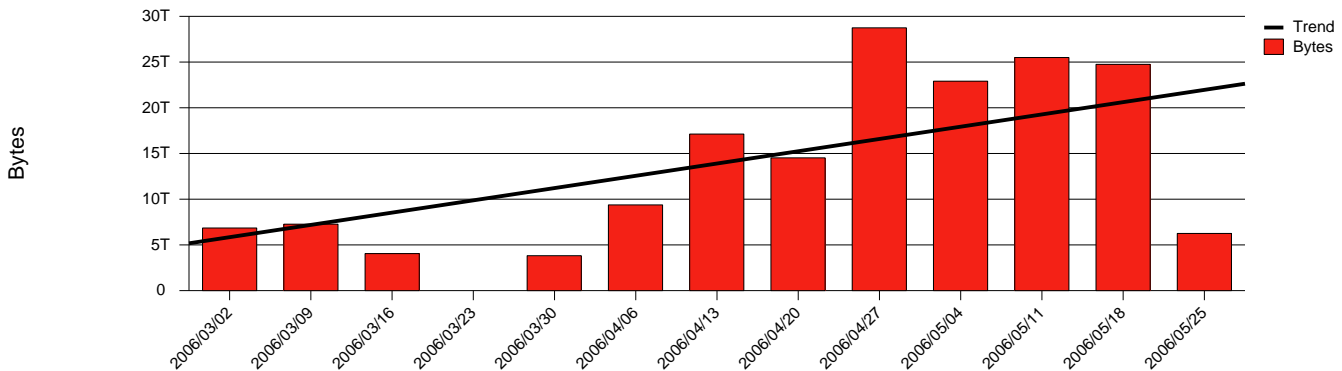

# Monthly Health Report

Report for 2006/05/31, Subject: SUNET-A-LINKOPING-LIU

LAN/WAN

Total Network Volume by Month

Total Network Volume by Week

Total Network Volume by Day

Situations to Watch

Rank	Element Name	Variable	Threshold	Monthly Average		Days to (from) Threshold
			Value	Actual	Predicted	
1	liu1-SRP(In)	Volume (Bandwidth %)	80.000	0.002	0.002	Increasing
2	liu2-SRP(In)	Errors (% Frames)	5.000	0.000	0.000	Increasing
3	liu2-SRP(In)	Volume (Bandwidth %)	80.000	8.797	3.373	Decreasing
4	liu2-SRP(Out)	Volume (Bandwidth %)	80.000	2.404	0.464	Decreasing
5	liu1-SRP(In)	Errors (% Frames)	5.000	0.000	0.001	Decreasing
6	liu1-SRP(Out)	Volume (Bandwidth %)	80.000	0.001	0.001	Decreasing