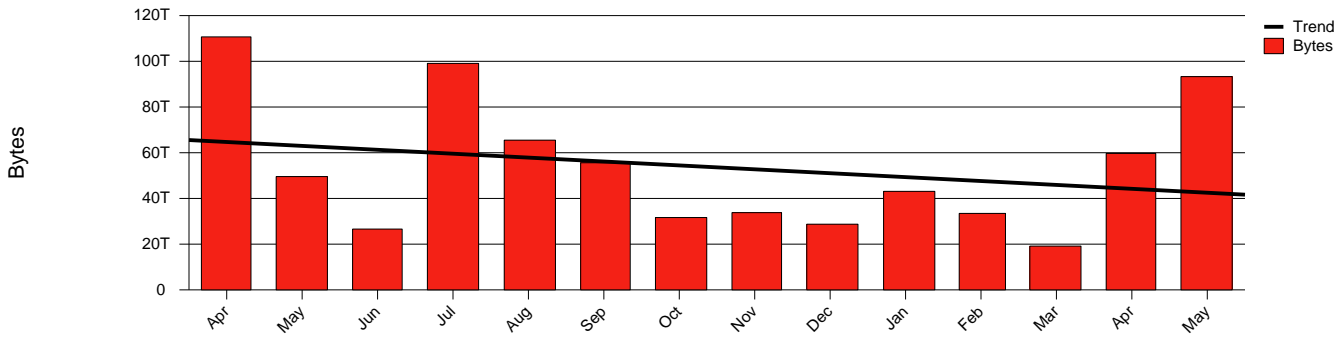

# Monthly Health Report

Report for 2006/05/31, Subject: SUNET-A-LINKOPING-LIU

LAN/WAN

Total Network Volume by Month

Total Network Volume by Week

Total Network Volume by Day

Situations to Watch

Rank	Element Name	Variable	Threshold	Monthly Average		Days to (from) Threshold
			Value	Actual	Predicted	
1	liu1-SRP(In)	Volume (Bandwidth %)	80.000	0.002	0.002	Increasing
2	liu2-SRP(In)	Errors (% Frames)	5.000	0.000	0.000	Increasing
3	liu2-SRP(In)	Volume (Bandwidth %)	80.000	8.797	3.373	Decreasing
4	liu2-SRP(Out)	Volume (Bandwidth %)	80.000	2.404	0.464	Decreasing
5	liu1-SRP(In)	Errors (% Frames)	5.000	0.000	0.001	Decreasing
6	liu1-SRP(Out)	Volume (Bandwidth %)	80.000	0.001	0.001	Decreasing