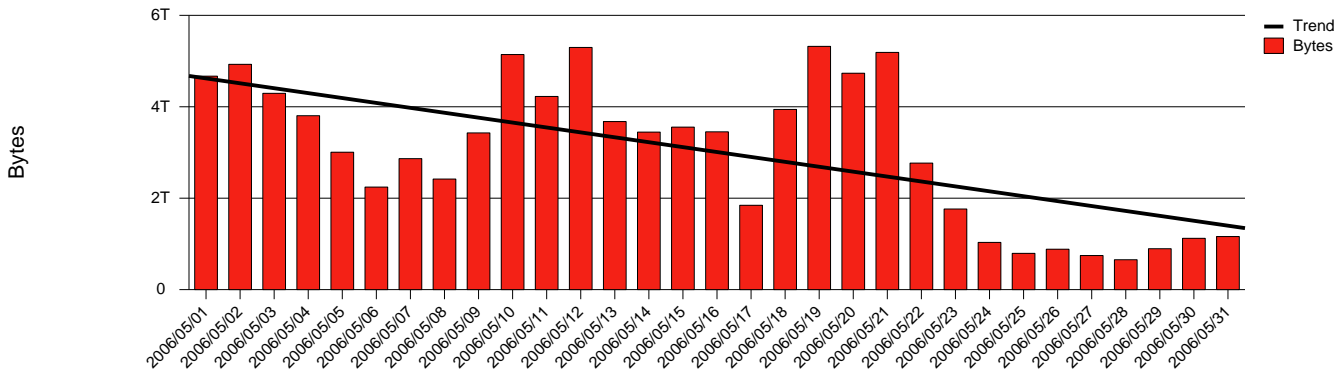

# Monthly Health Report

Report for 2006/05/31, Subject: SUNET-A-LINKOPING-LIU

LAN/WAN

Total Network Volume by Month

Total Network Volume by Week

Total Network Volume by Day

Situations to Watch

Rank	Element Name	Variable	Threshold	Monthly Average		Days to (from) Threshold
			Value	Actual	Predicted	
1	liu1-SRP(In)	Volume (Bandwidth %)	80.000	0.002	0.002	Increasing
2	liu2-SRP(In)	Errors (% Frames)	5.000	0.000	0.000	Increasing
3	liu2-SRP(In)	Volume (Bandwidth %)	80.000	8.797	3.373	Decreasing
4	liu2-SRP(Out)	Volume (Bandwidth %)	80.000	2.404	0.464	Decreasing
5	liu1-SRP(In)	Errors (% Frames)	5.000	0.000	0.001	Decreasing
6	liu1-SRP(Out)	Volume (Bandwidth %)	80.000	0.001	0.001	Decreasing