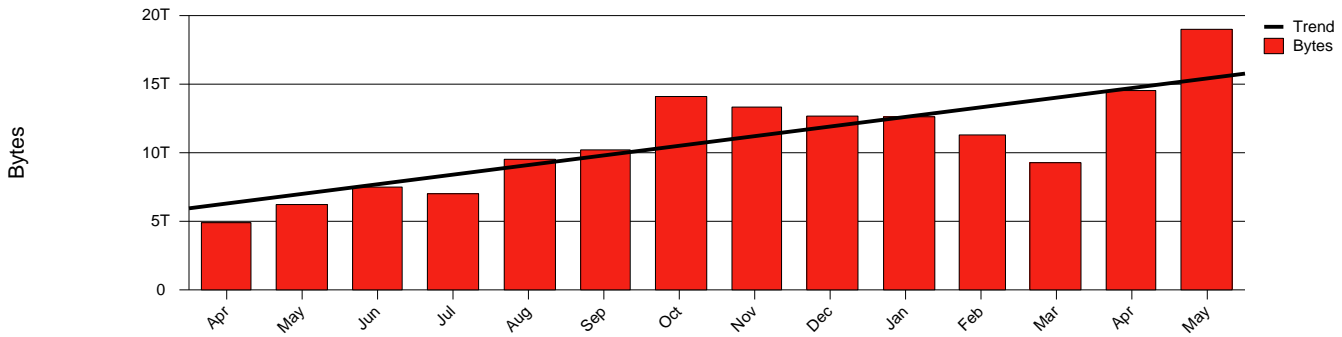

# Monthly Health Report

Report for 2006/05/31, Subject: SUNET-A-KIRUNA-IRF

LAN/WAN

Total Network Volume by Month

Total Network Volume by Week

Total Network Volume by Day

Situations to Watch

Rank	Element Name	Variable	Threshold	Monthly Average		Days to (from) Threshold
			Value	Actual	Predicted	
1	irf1-SRP(In)	Errors (% Frames)	5.000	89.960	21.694	(226)
2	irf2-SRP(In)	Errors (% Frames)	5.000	0.836	0.203	Increasing
3	irf1-SRP(Out)	Volume (Bandwidth %)	80.000	1.789	1.659	Increasing
4	irf1-SRP(In)	Volume (Bandwidth %)	80.000	0.491	0.423	Increasing
5	irf2-SRP(In)	Volume (Bandwidth %)	80.000	0.002	0.011	Increasing
6	irf2-SRP(Out)	Volume (Bandwidth %)	80.000	0.000	0.000	Decreasing