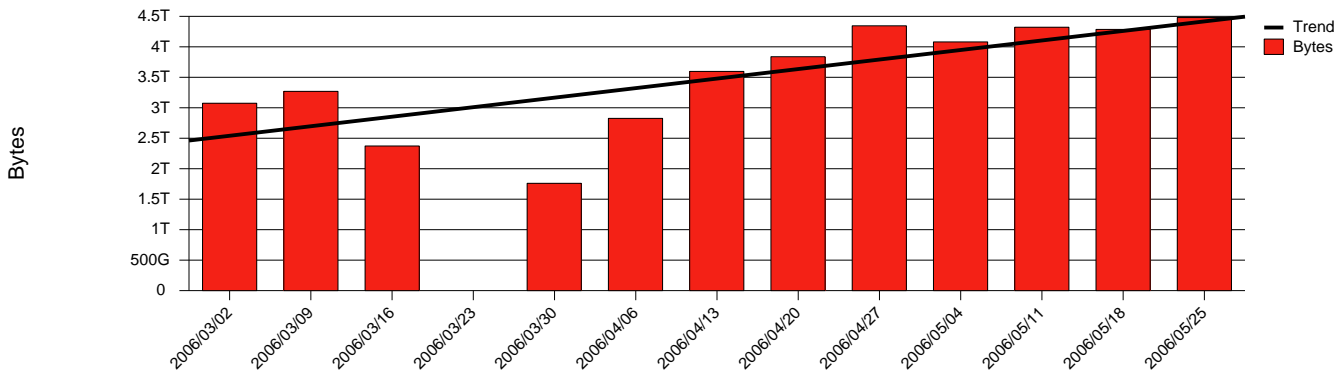

# Monthly Health Report

Report for 2006/05/31, Subject: SUNET-A-KIRUNA-IRF

LAN/WAN

Total Network Volume by Month

Total Network Volume by Week

Total Network Volume by Day

Situations to Watch

Rank	Element Name	Variable	Threshold	Monthly Average		Days to (from) Threshold
			Value	Actual	Predicted	
1	irf1-SRP(In)	Errors (% Frames)	5.000	89.960	21.694	(226)
2	irf2-SRP(In)	Errors (% Frames)	5.000	0.836	0.203	Increasing
3	irf1-SRP(Out)	Volume (Bandwidth %)	80.000	1.789	1.659	Increasing
4	irf1-SRP(In)	Volume (Bandwidth %)	80.000	0.491	0.423	Increasing
5	irf2-SRP(In)	Volume (Bandwidth %)	80.000	0.002	0.011	Increasing
6	irf2-SRP(Out)	Volume (Bandwidth %)	80.000	0.000	0.000	Decreasing