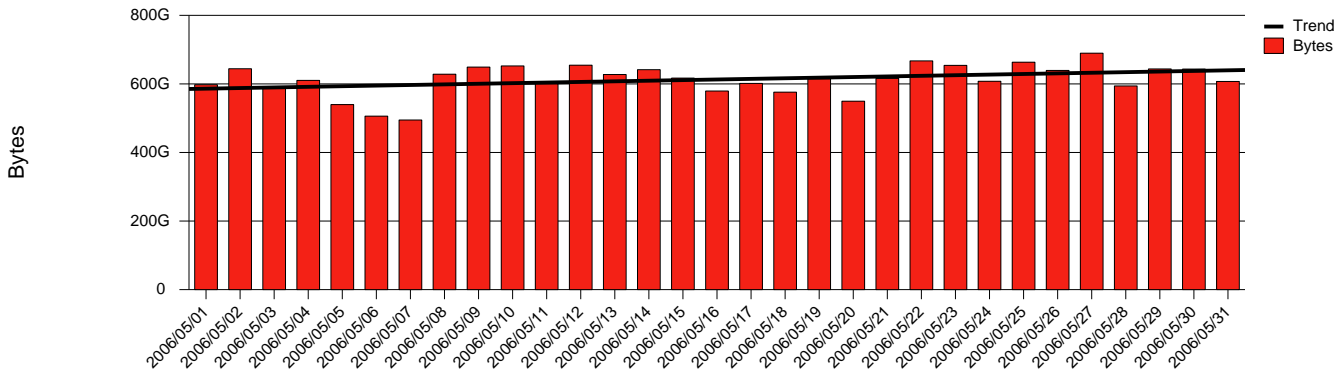

# Monthly Health Report

Report for 2006/05/31, Subject: SUNET-A-KIRUNA-IRF

LAN/WAN

Total Network Volume by Month

Total Network Volume by Week

Total Network Volume by Day

Situations to Watch

Rank	Element Name	Variable	Threshold	Monthly Average		Days to (from) Threshold
			Value	Actual	Predicted	
1	irf1-SRP(In)	Errors (% Frames)	5.000	89.960	21.694	(226)
2	irf2-SRP(In)	Errors (% Frames)	5.000	0.836	0.203	Increasing
3	irf1-SRP(Out)	Volume (Bandwidth %)	80.000	1.789	1.659	Increasing
4	irf1-SRP(In)	Volume (Bandwidth %)	80.000	0.491	0.423	Increasing
5	irf2-SRP(In)	Volume (Bandwidth %)	80.000	0.002	0.011	Increasing
6	irf2-SRP(Out)	Volume (Bandwidth %)	80.000	0.000	0.000	Decreasing