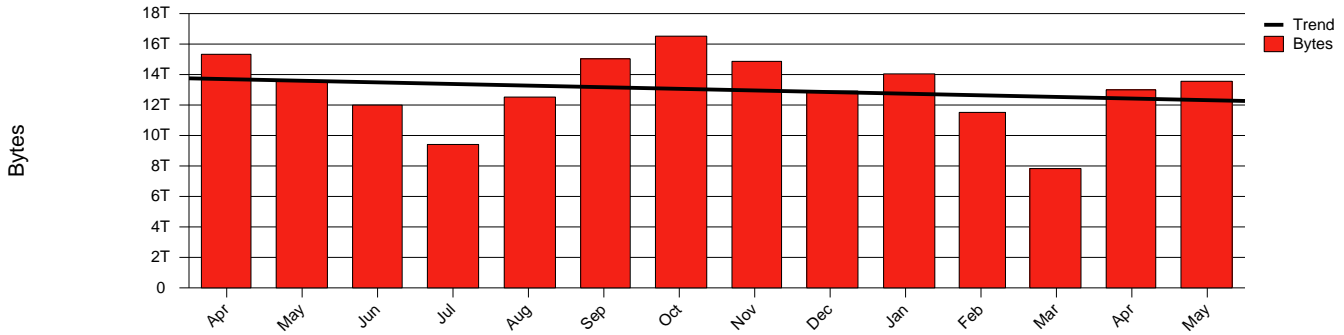

Monthly Health Report

Report for 2006/05/31, Subject: SUNET-A-GBG-GU

LAN/WAN

Total Network Volume by Month

Total Network Volume by Week

Total Network Volume by Day

Situations to Watch

Rank	Element Name	Variable	Threshold	Monthly Average		Days to (from) Threshold
			Value	Actual	Predicted	
1	gu1-SRP(In)	Volume (Bandwidth %)	80.000	0.776	0.792	Increasing
2	gu2-SRP(In)	Errors (% Frames)	5.000	0.000	0.001	Increasing
3	gu1-SRP(Out)	Volume (Bandwidth %)	80.000	0.850	0.831	Decreasing
4	gu2-SRP(In)	Volume (Bandwidth %)	80.000	0.002	0.000	Decreasing
5	gu2-SRP(Out)	Volume (Bandwidth %)	80.000	0.000	0.000	Decreasing