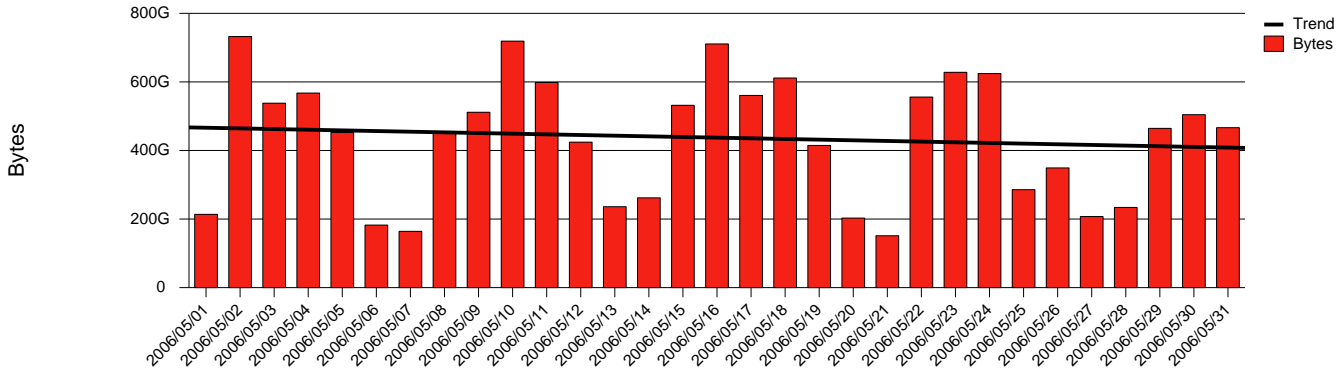

Monthly Health Report

Report for 2006/05/31, Subject: SUNET-A-GBG-GU

LAN/WAN

Total Network Volume by Month

Total Network Volume by Week

Total Network Volume by Day

Situations to Watch

Rank	Element Name	Variable	Threshold	Monthly Average		Days to (from) Threshold
			Value	Actual	Predicted	
1	gu1-SRP(In)	Volume (Bandwidth %)	80.000	0.776	0.792	Increasing
2	gu2-SRP(In)	Errors (% Frames)	5.000	0.000	0.001	Increasing
3	gu1-SRP(Out)	Volume (Bandwidth %)	80.000	0.850	0.831	Decreasing
4	gu2-SRP(In)	Volume (Bandwidth %)	80.000	0.002	0.000	Decreasing
5	gu2-SRP(Out)	Volume (Bandwidth %)	80.000	0.000	0.000	Decreasing