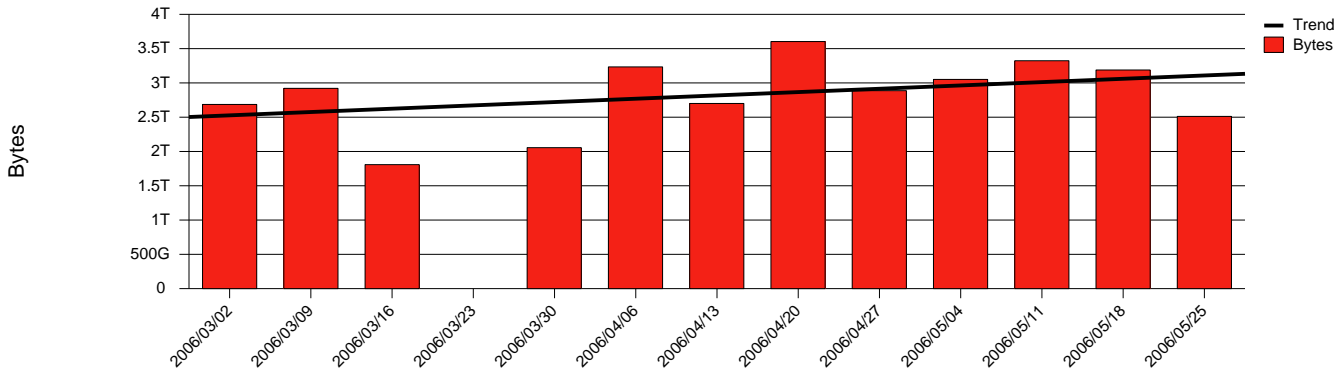

Monthly Health Report

Report for 2006/05/31, Subject: SUNET-A-GBG-GU

LAN/WAN

Total Network Volume by Month

Total Network Volume by Week

Total Network Volume by Day

Situations to Watch

Rank	Element Name	Variable	Threshold	Monthly Average		Days to (from) Threshold
			Value	Actual	Predicted	
1	gu1-SRP(In)	Volume (Bandwidth %)	80.000	0.776	0.792	Increasing
2	gu2-SRP(In)	Errors (% Frames)	5.000	0.000	0.001	Increasing
3	gu1-SRP(Out)	Volume (Bandwidth %)	80.000	0.850	0.831	Decreasing
4	gu2-SRP(In)	Volume (Bandwidth %)	80.000	0.002	0.000	Decreasing
5	gu2-SRP(Out)	Volume (Bandwidth %)	80.000	0.000	0.000	Decreasing