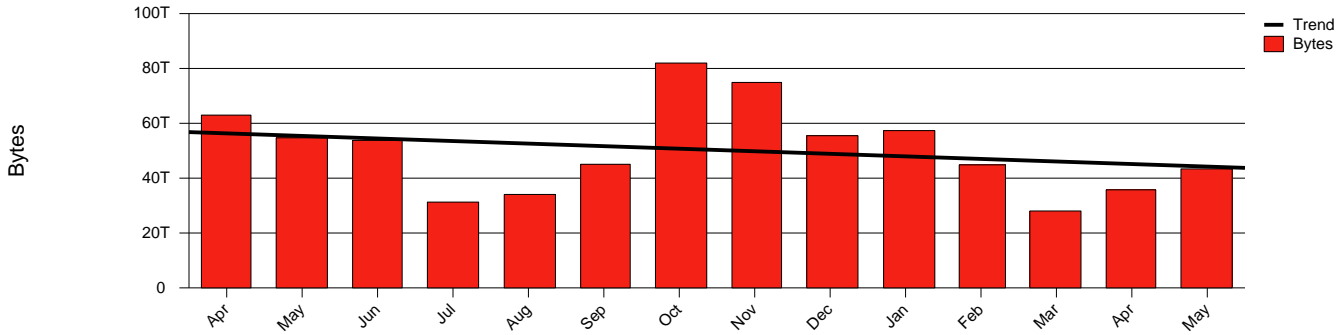

Monthly Health Report

Report for 2006/05/31, Subject: SUNET-A-GBG-CHALMERS

LAN/WAN

Total Network Volume by Month

Total Network Volume by Week

Total Network Volume by Day

Situations to Watch

Rank	Element Name	Variable	Threshold	Monthly Average		Days to (from)
			Value	Actual	Predicted	Threshold
1	chalmers1-SRP(In)	Errors (% Frames)	5.000	0.000	0.000	Increasing
2	chalmers1-SRP(In)	Volume (Bandwidth %)	80.000	1.126	0.972	Decreasing
3	chalmers1-SRP(Out)	Volume (Bandwidth %)	80.000	1.425	1.435	Decreasing
4	chalmers2-SRP(In)	Volume (Bandwidth %)	80.000	0.733	0.676	Decreasing
5	chalmers2-SRP(Out)	Volume (Bandwidth %)	80.000	1.925	2.635	Decreasing