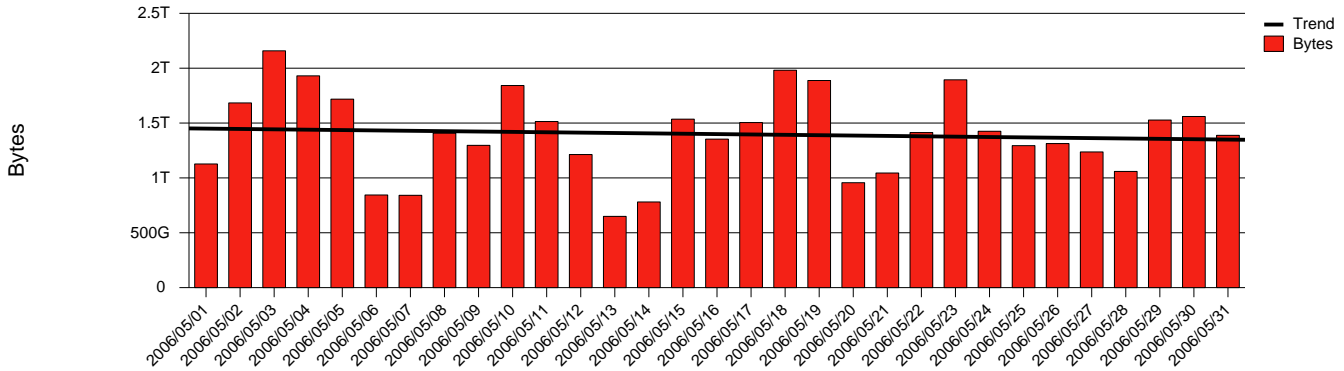

Monthly Health Report

Report for 2006/05/31, Subject: SUNET-A-GBG-CHALMERS

LAN/WAN

Total Network Volume by Month

Total Network Volume by Week

Total Network Volume by Day

Situations to Watch

Rank	Element Name	Variable	Threshold	Monthly Average		Days to (from)
			Value	Actual	Predicted	Threshold
1	chalmers1-SRP(In)	Errors (% Frames)	5.000	0.000	0.000	Increasing
2	chalmers1-SRP(In)	Volume (Bandwidth %)	80.000	1.126	0.972	Decreasing
3	chalmers1-SRP(Out)	Volume (Bandwidth %)	80.000	1.425	1.435	Decreasing
4	chalmers2-SRP(In)	Volume (Bandwidth %)	80.000	0.733	0.676	Decreasing
5	chalmers2-SRP(Out)	Volume (Bandwidth %)	80.000	1.925	2.635	Decreasing