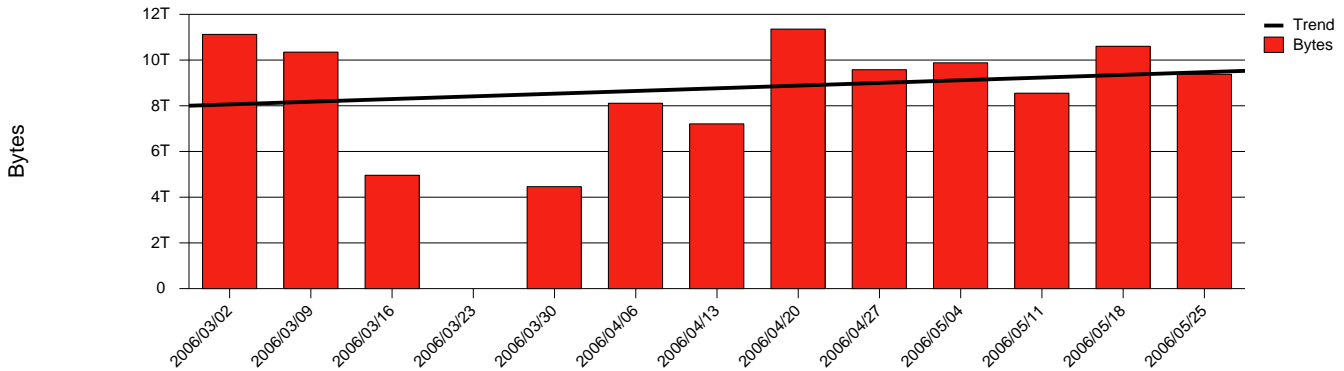

Monthly Health Report

Report for 2006/05/31, Subject: SUNET-A-GBG-CHALMERS

LAN/WAN

Total Network Volume by Month

Total Network Volume by Week

Total Network Volume by Day

Situations to Watch

Rank	Element Name	Variable	Threshold	Monthly Average		Days to (from)
			Value	Actual	Predicted	Threshold
1	chalmers1-SRP(In)	Errors (% Frames)	5.000	0.000	0.000	Increasing
2	chalmers1-SRP(In)	Volume (Bandwidth %)	80.000	1.126	0.972	Decreasing
3	chalmers1-SRP(Out)	Volume (Bandwidth %)	80.000	1.425	1.435	Decreasing
4	chalmers2-SRP(In)	Volume (Bandwidth %)	80.000	0.733	0.676	Decreasing
5	chalmers2-SRP(Out)	Volume (Bandwidth %)	80.000	1.925	2.635	Decreasing