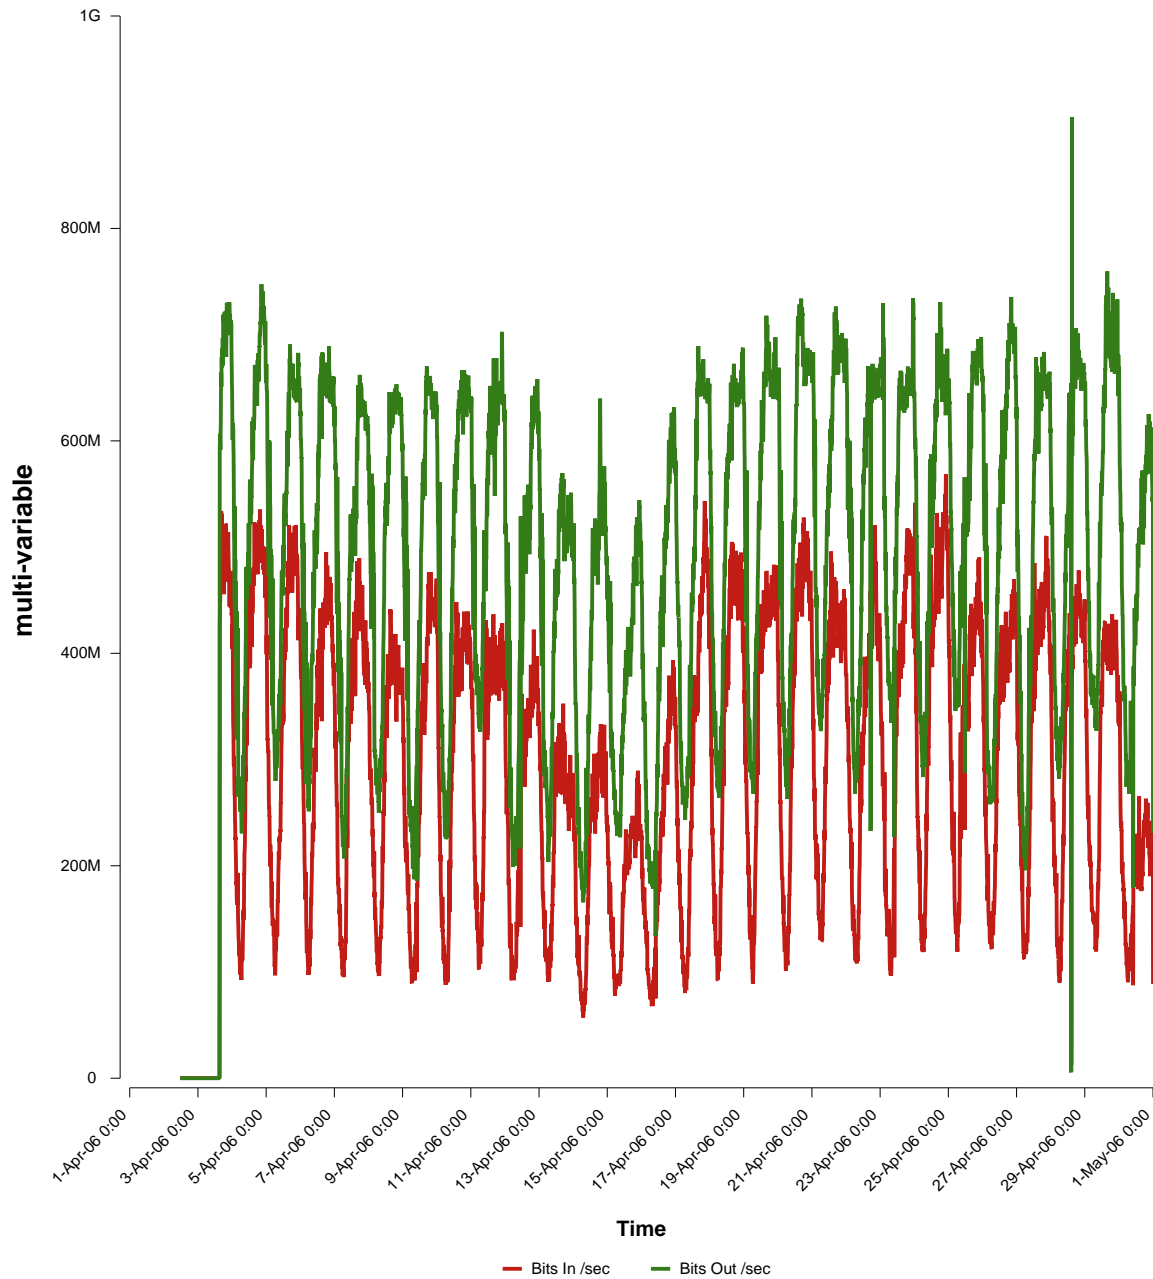

eHealth Trend Report

Divide by Time

SUNET-A-UPPSALA-UU

Auto Range: Last Month
From: 2006/04/01 00:00
To: 2006/04/30 23:59

Created: 2006/05/02 07:10:27