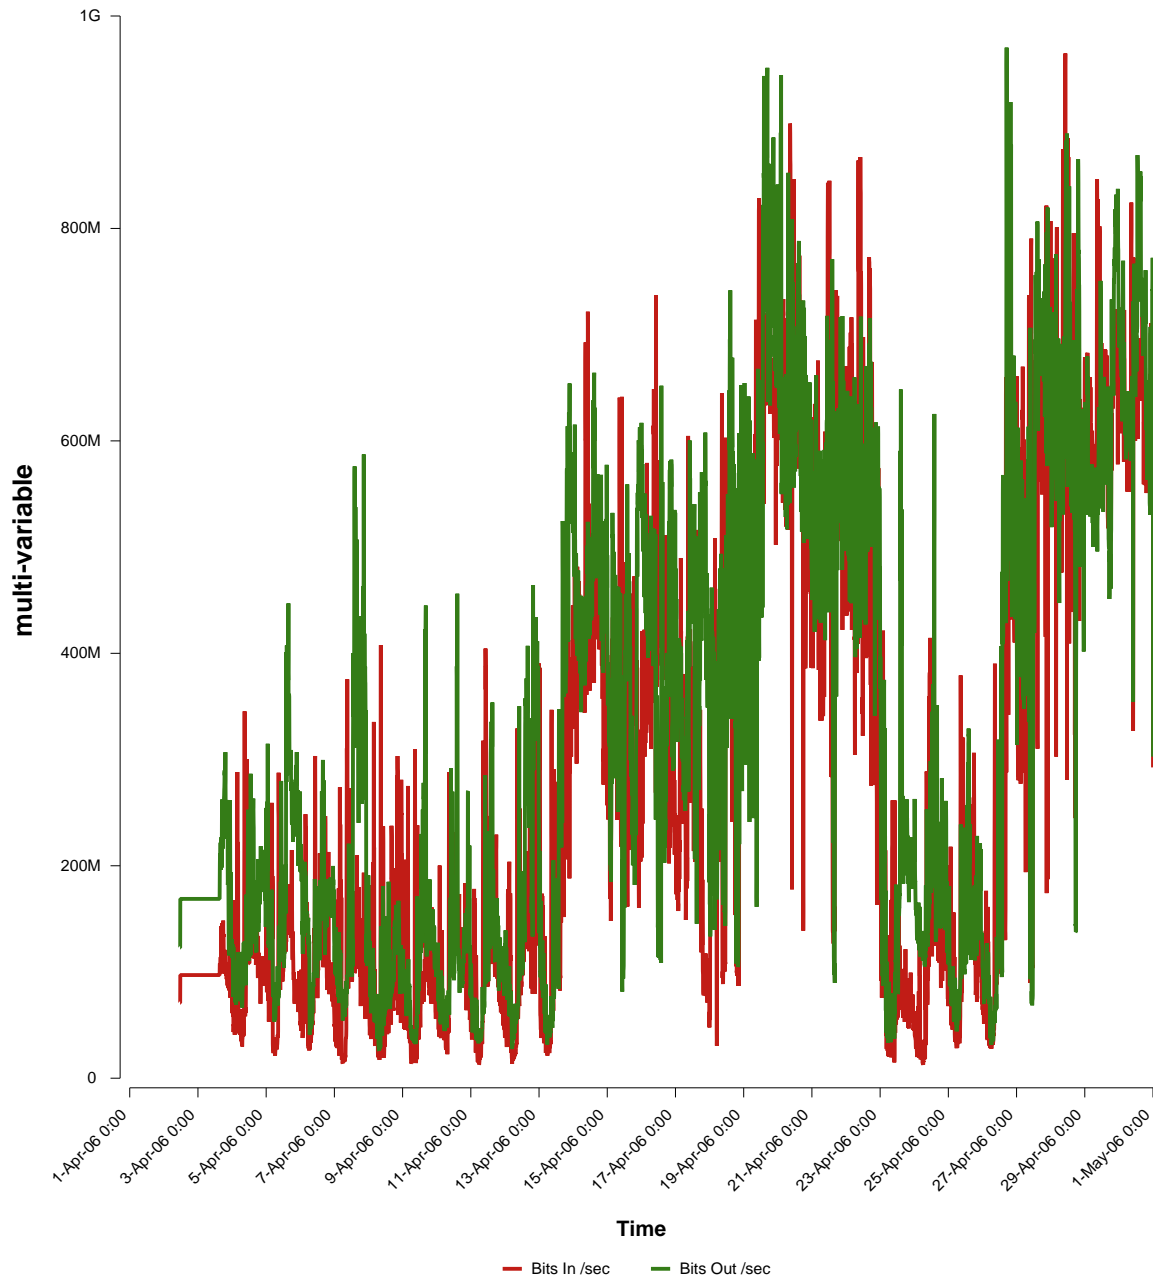

# eHealth Trend Report

Divide by Time

## SUNET-A-STHLM-KTH

Auto Range: Last Month  
From: 2006/04/01 00:00  
To: 2006/04/30 23:59

Created: 2006/05/02 05:50:29