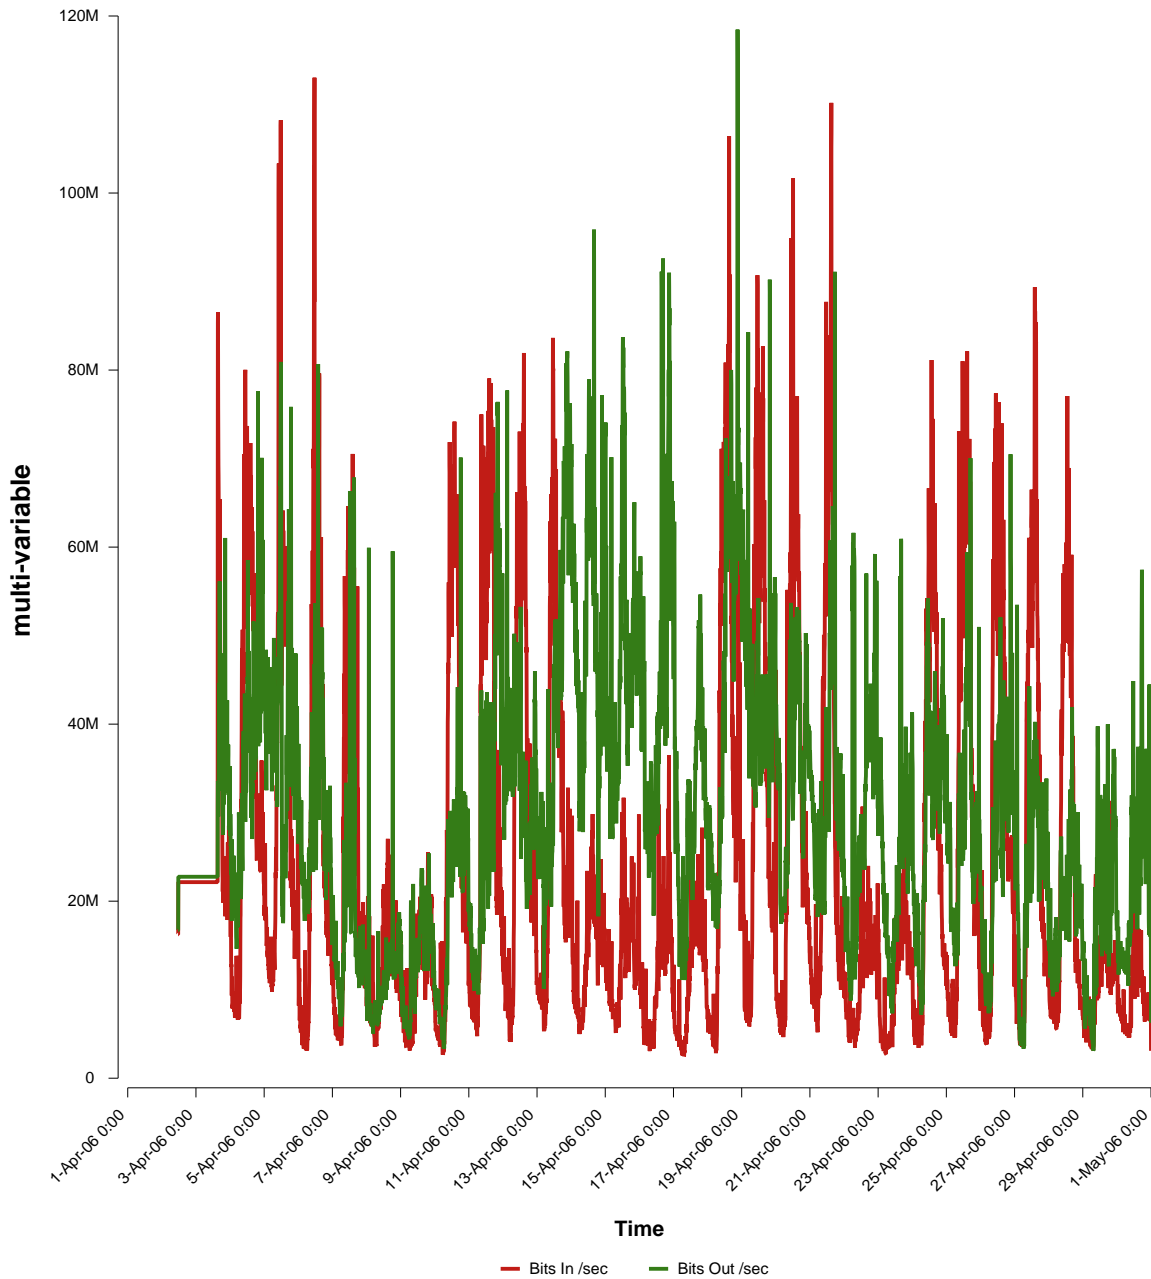

# eHealth Trend Report

Divide by Time

## SUNET-A-STHLM-KI

Auto Range: Last Month  
From: 2006/04/01 00:00  
To: 2006/04/30 23:59

Created: 2006/05/02 05:40:28