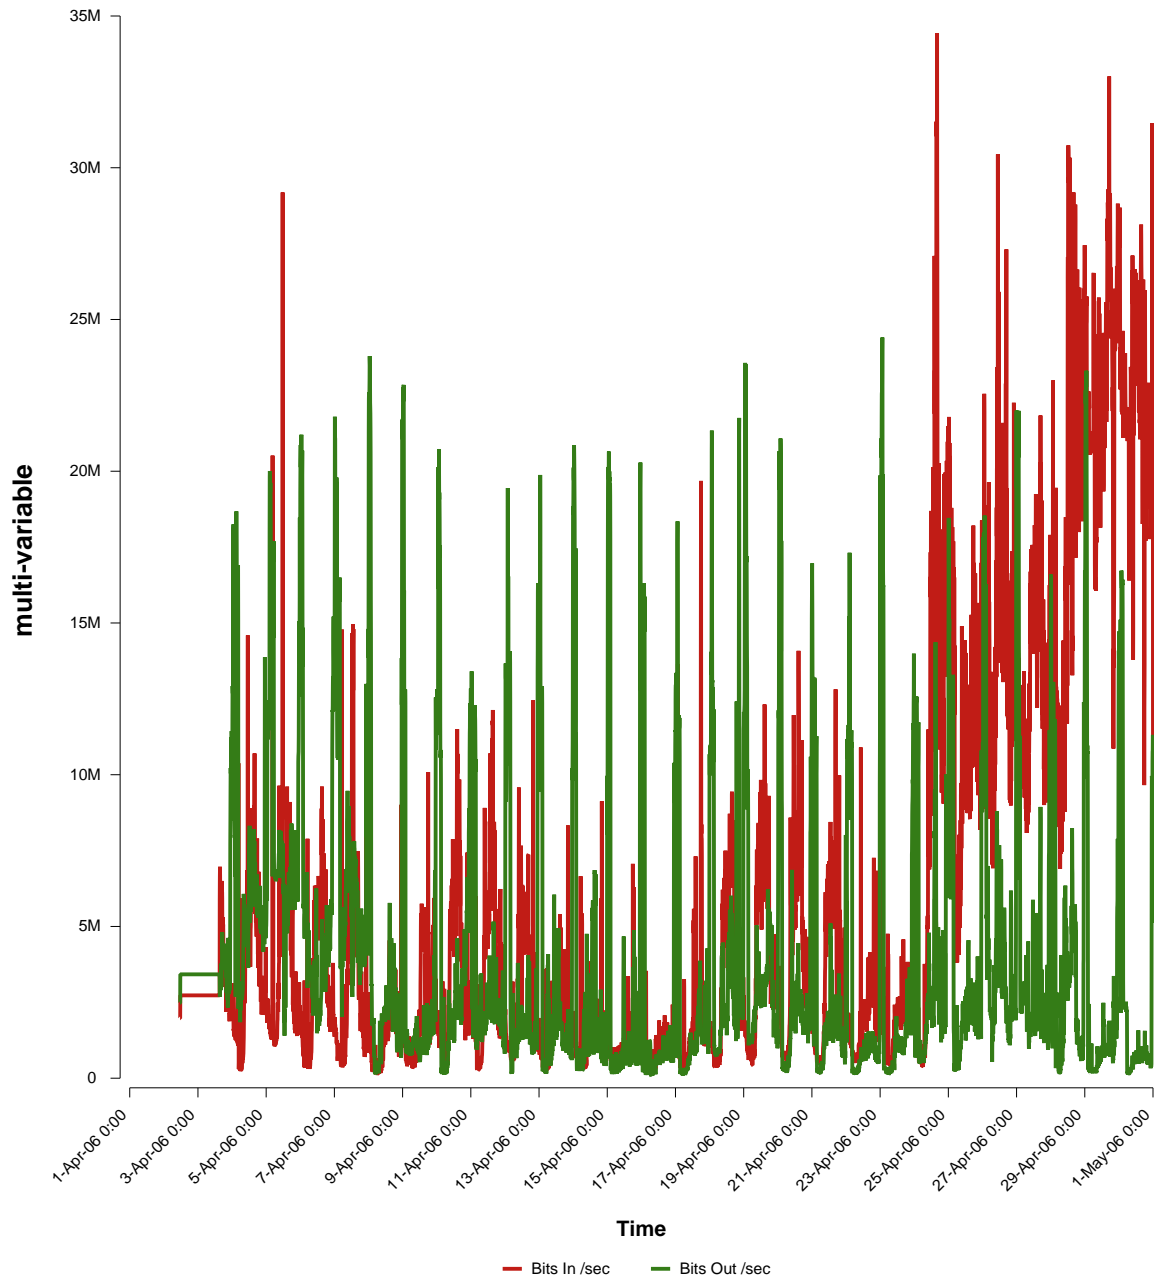

eHealth Trend Report

Divide by Time

SUNET-A-STHLM-HHS

Auto Range: Last Month
From: 2006/04/01 00:00
To: 2006/04/30 23:59

Created: 2006/05/02 05:30:27