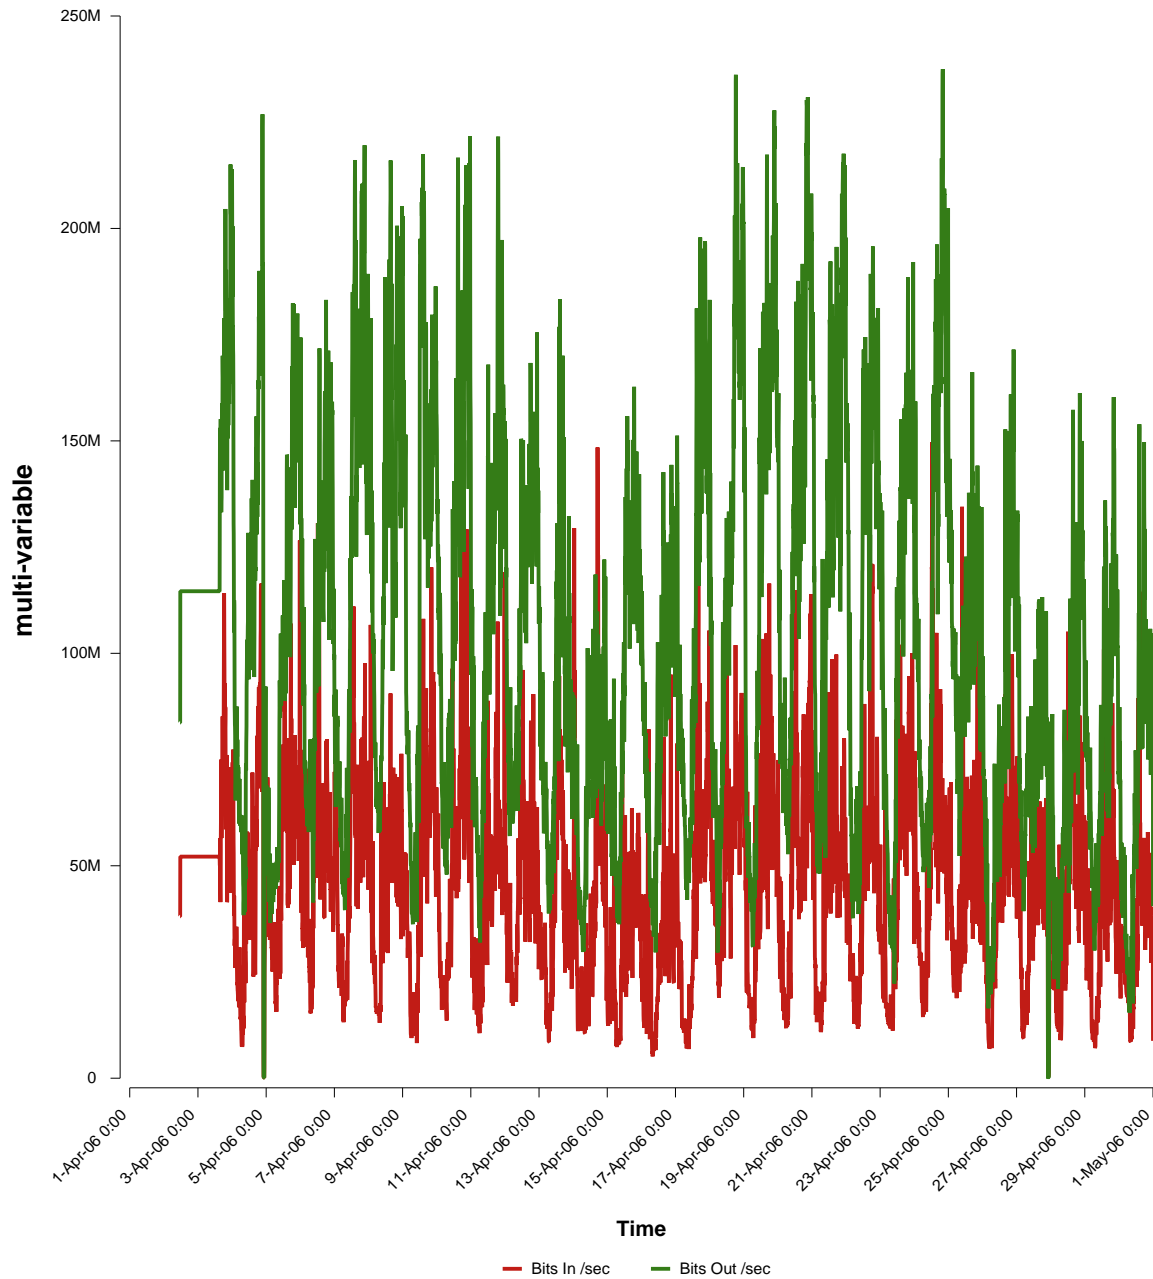

# eHealth Trend Report

Divide by Time

## SUNET-A-SKOVDE-HIS

Auto Range: Last Month  
From: 2006/04/01 00:00  
To: 2006/04/30 23:59

Created: 2006/05/02 05:21:07