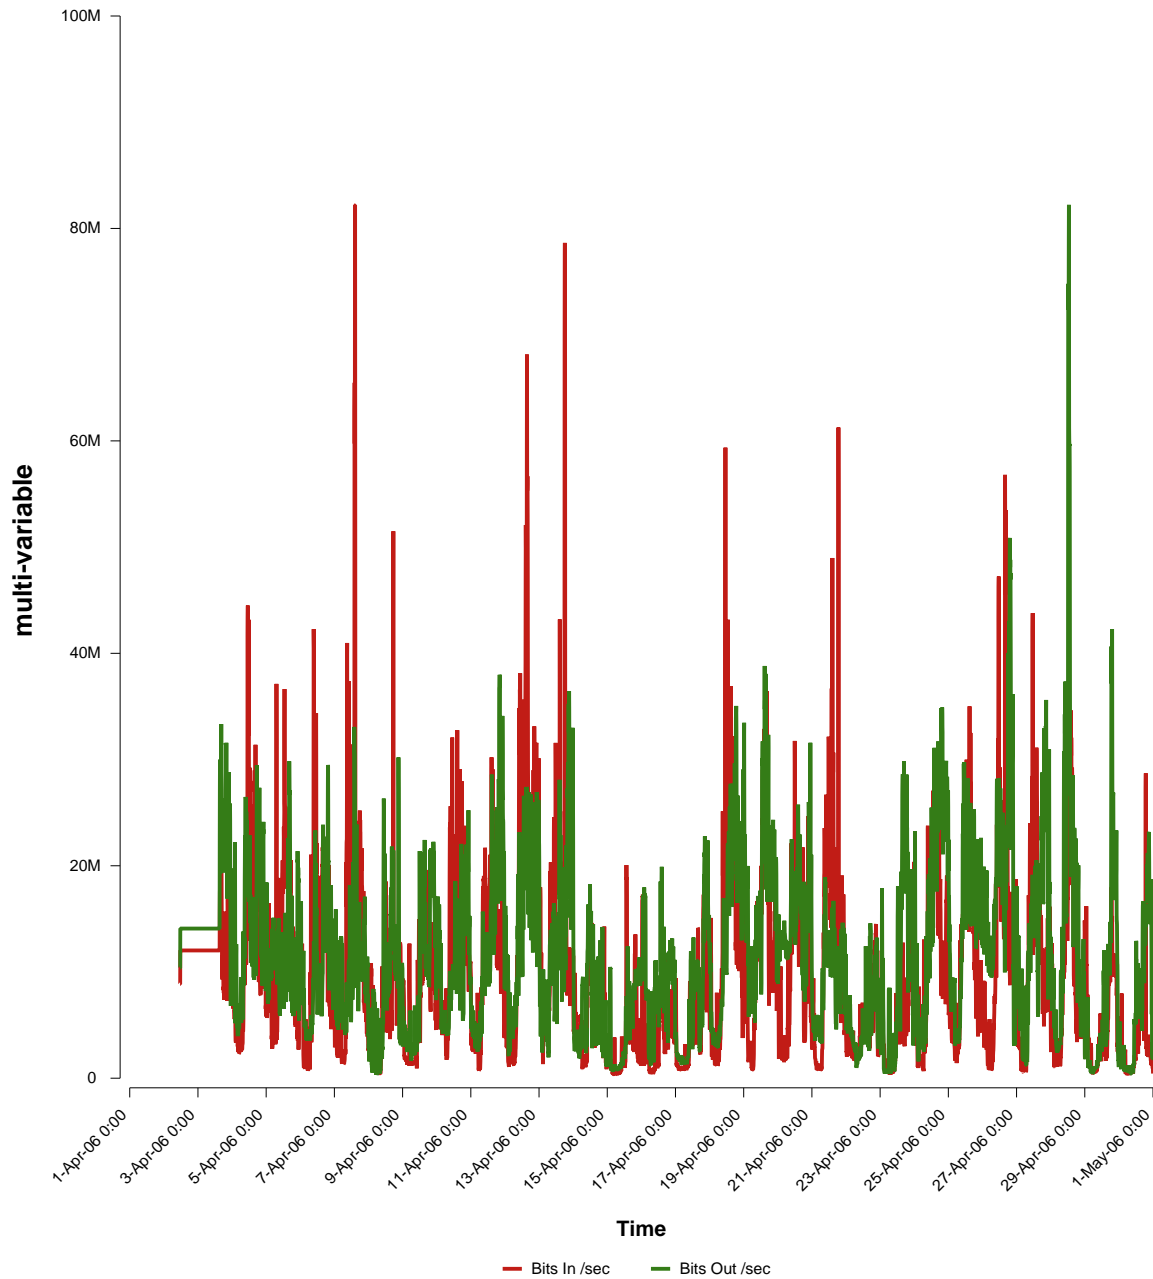

eHealth Trend Report

Divide by Time

SUNET-A-OREBRO-ORU

Auto Range: Last Month
From: 2006/04/01 00:00
To: 2006/04/30 23:59

Created: 2006/05/02 05:00:28