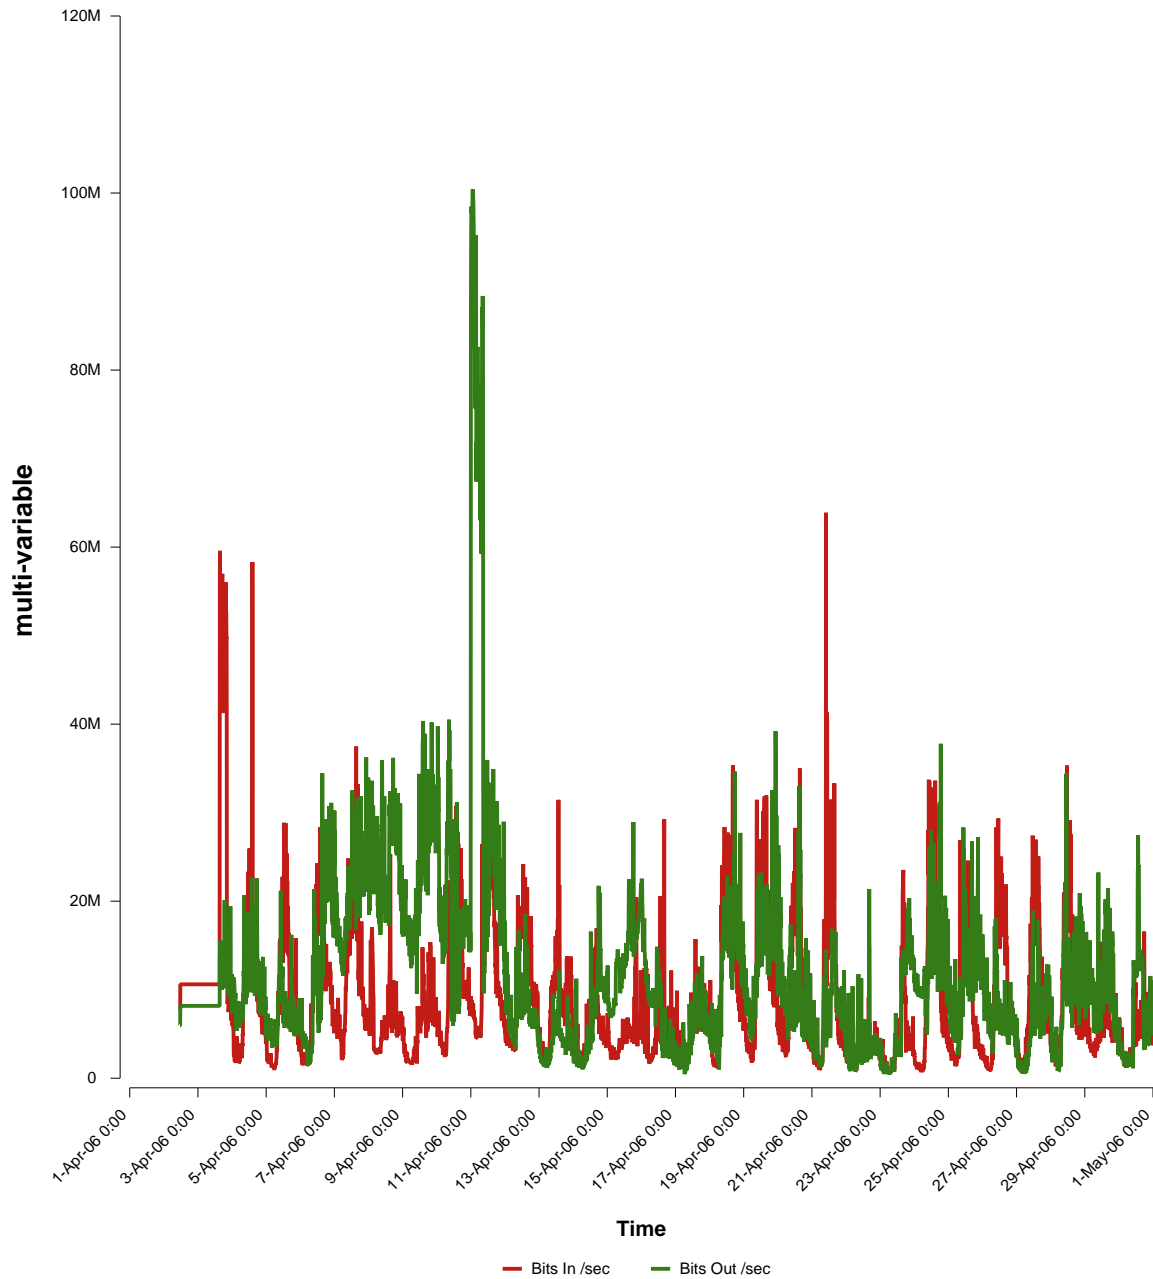

# eHealth Trend Report

Divide by Time

## SUNET-A-MALMO-MAH

Auto Range: Last Month  
From: 2006/04/01 00:00  
To: 2006/04/30 23:59

Created: 2006/05/02 04:50:27