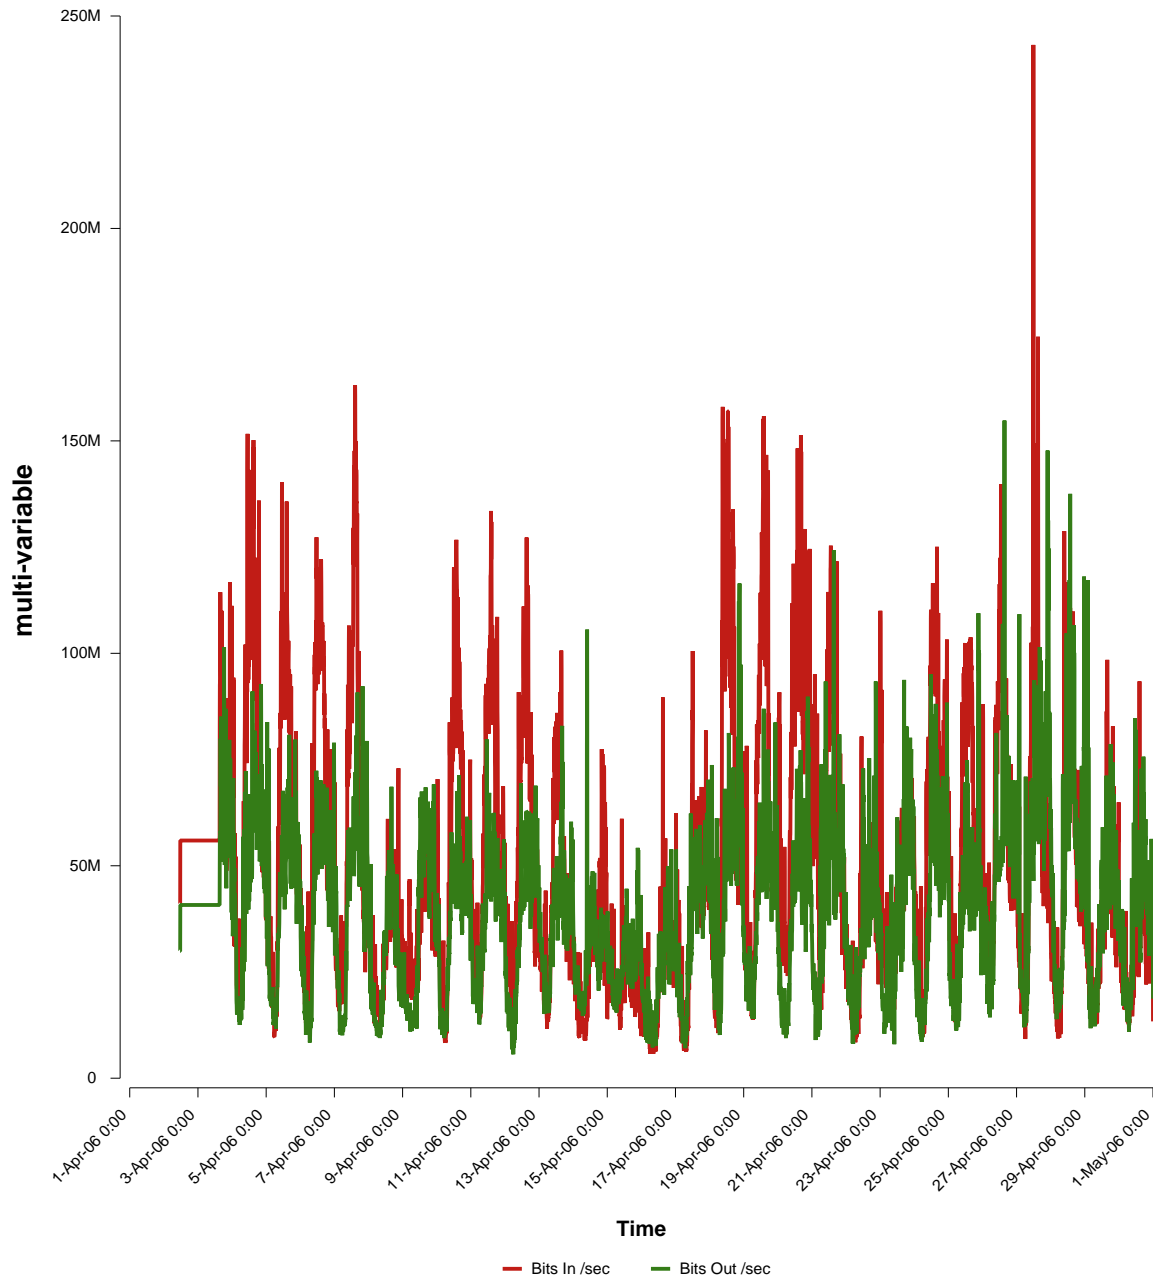

# eHealth Trend Report

Divide by Time

## SUNET-A-LUND-LU

Auto Range: Last Month  
From: 2006/04/01 00:00  
To: 2006/04/30 23:59

Created: 2006/05/02 04:50:26