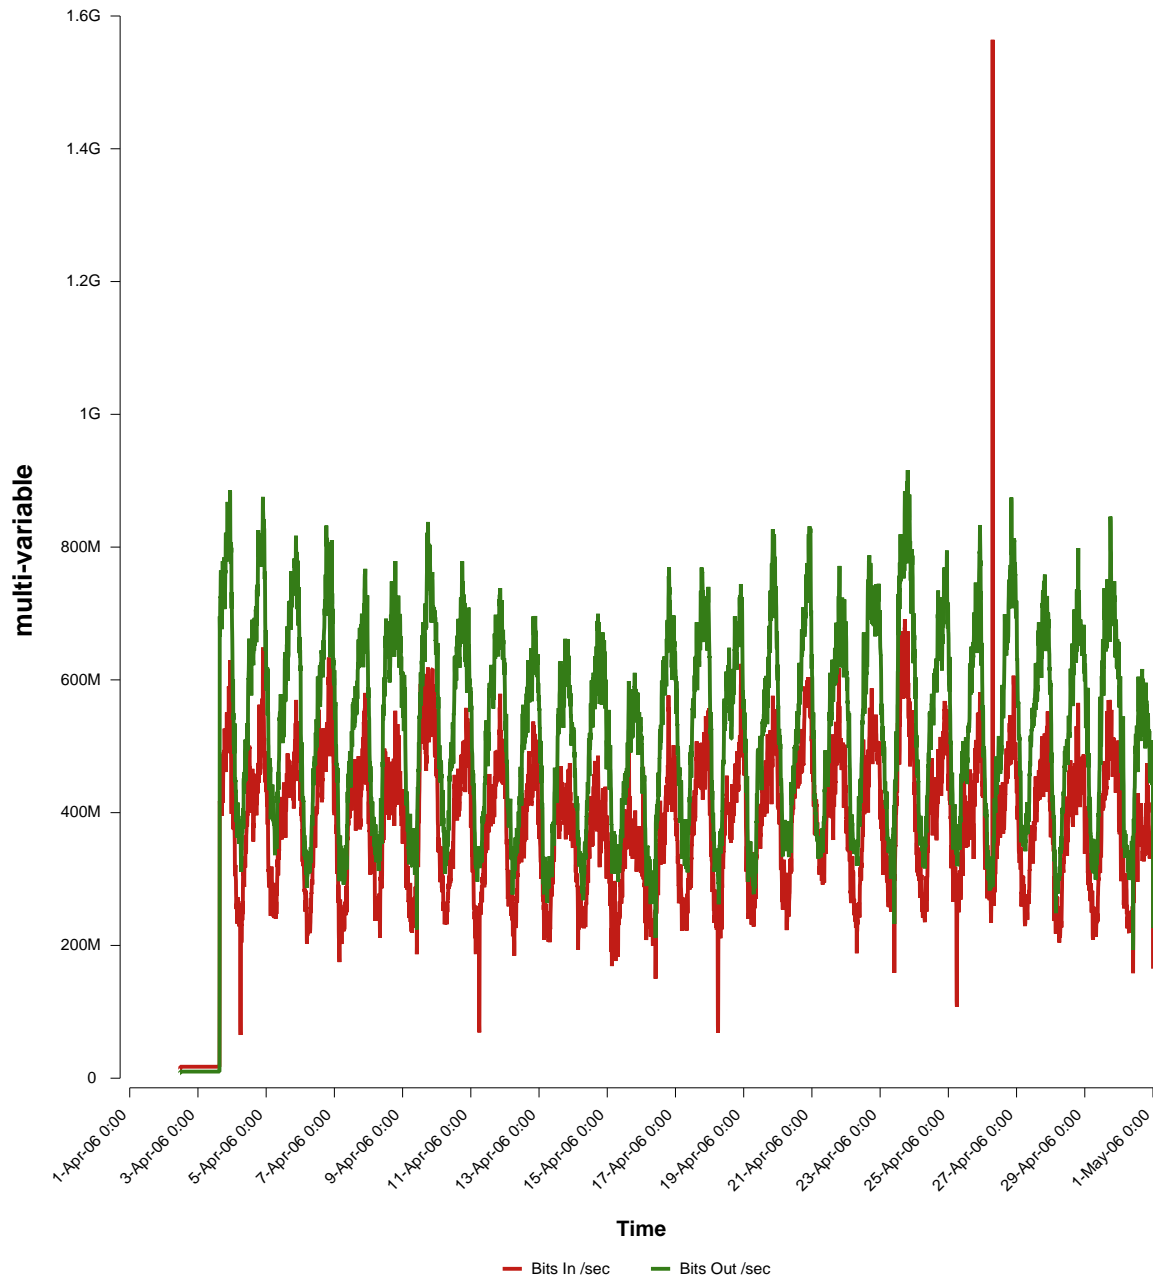

eHealth Trend Report

Divide by Time

SUNET-A-LULEA-LTU

Auto Range: Last Month
From: 2006/04/01 00:00
To: 2006/04/30 23:59

Created: 2006/05/02 04:45:28