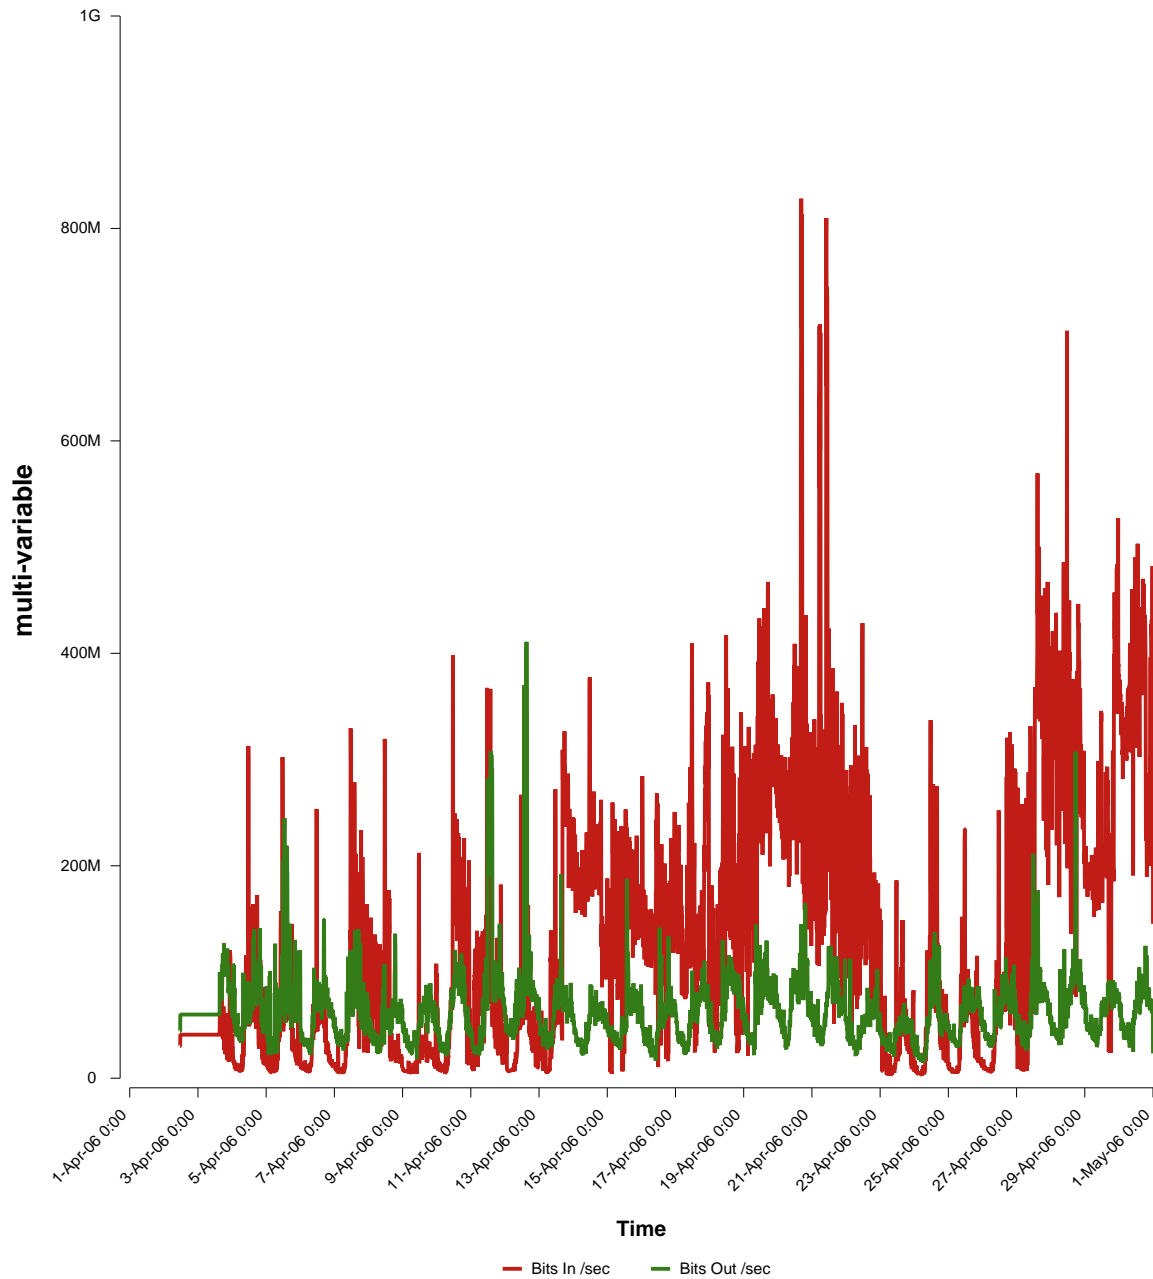

eHealth Trend Report

Divide by Time

SUNET-A-LINKOPING-LIU

Auto Range: Last Month
From: 2006/04/01 00:00
To: 2006/04/30 23:59

Created: 2006/05/02 04:30:29