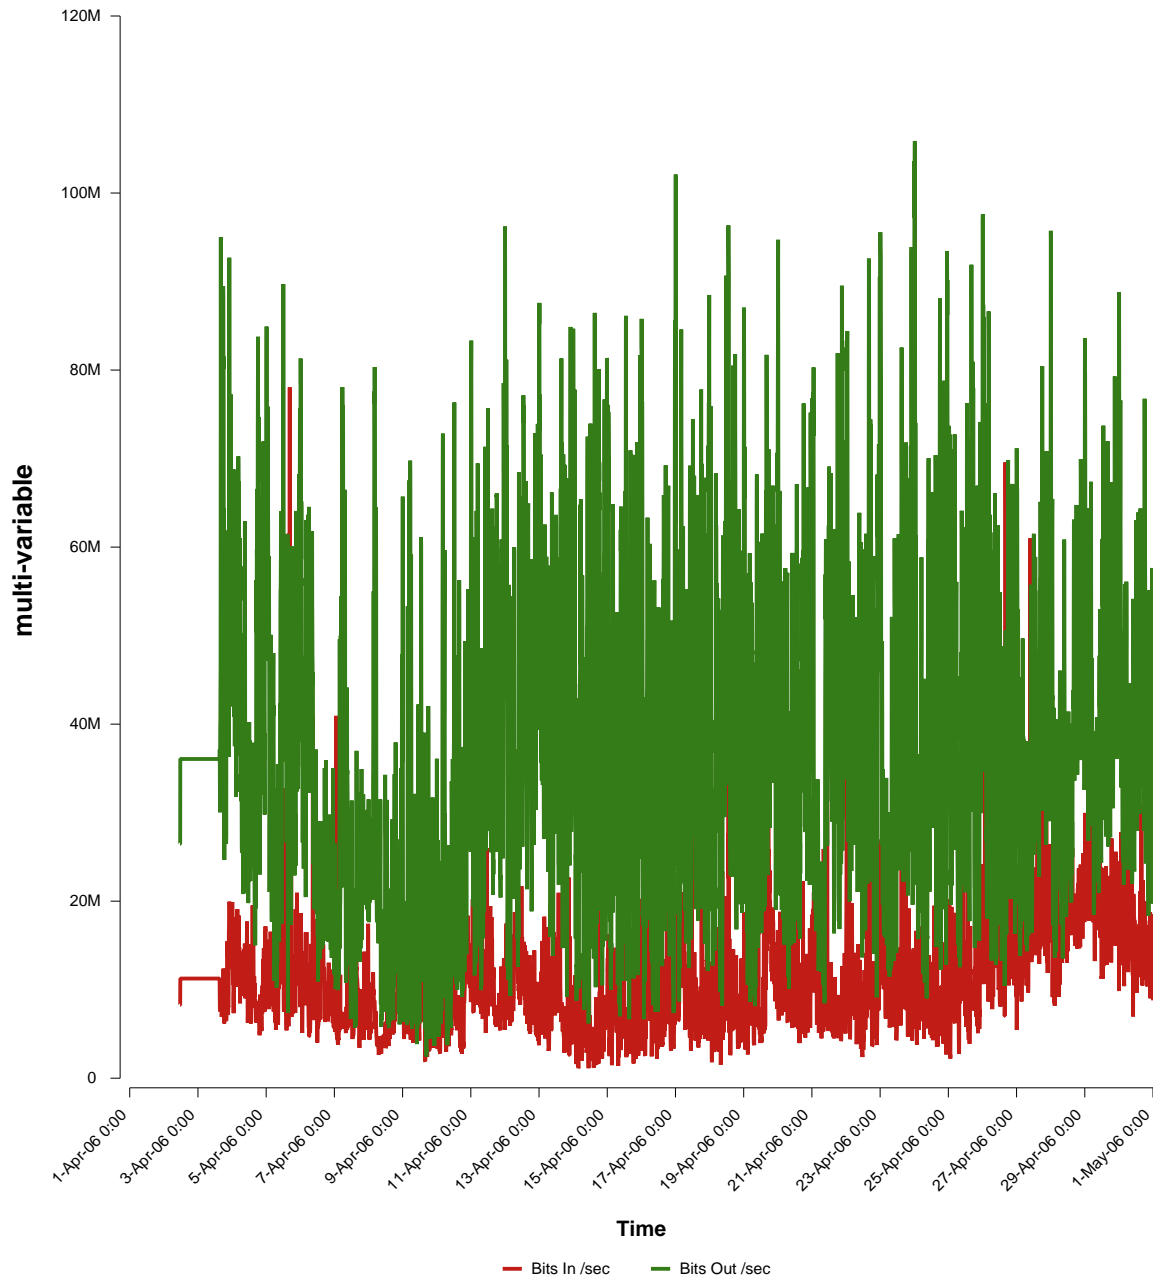

eHealth Trend Report

Divide by Time

SUNET-A-KIRUNA-IRF

Auto Range: Last Month
From: 2006/04/01 00:00
To: 2006/04/30 23:59

Created: 2006/05/02 04:10:28