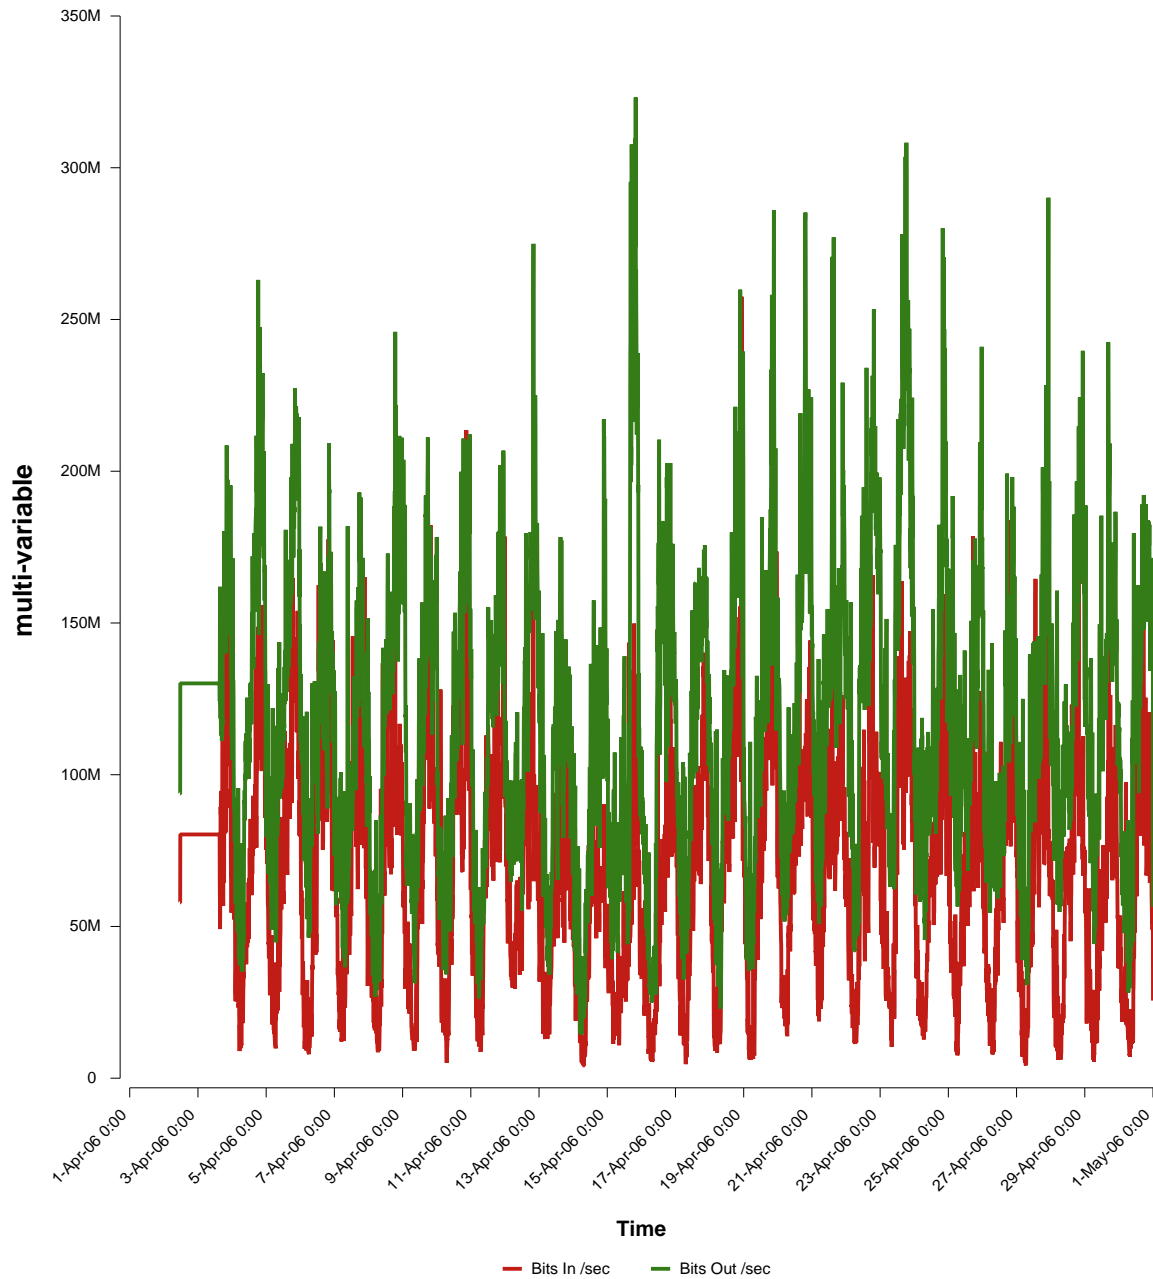

eHealth Trend Report

Divide by Time

SUNET-A-KALMAR-HIK

Auto Range: Last Month
From: 2006/04/01 00:00
To: 2006/04/30 23:59

Created: 2006/05/02 03:50:32