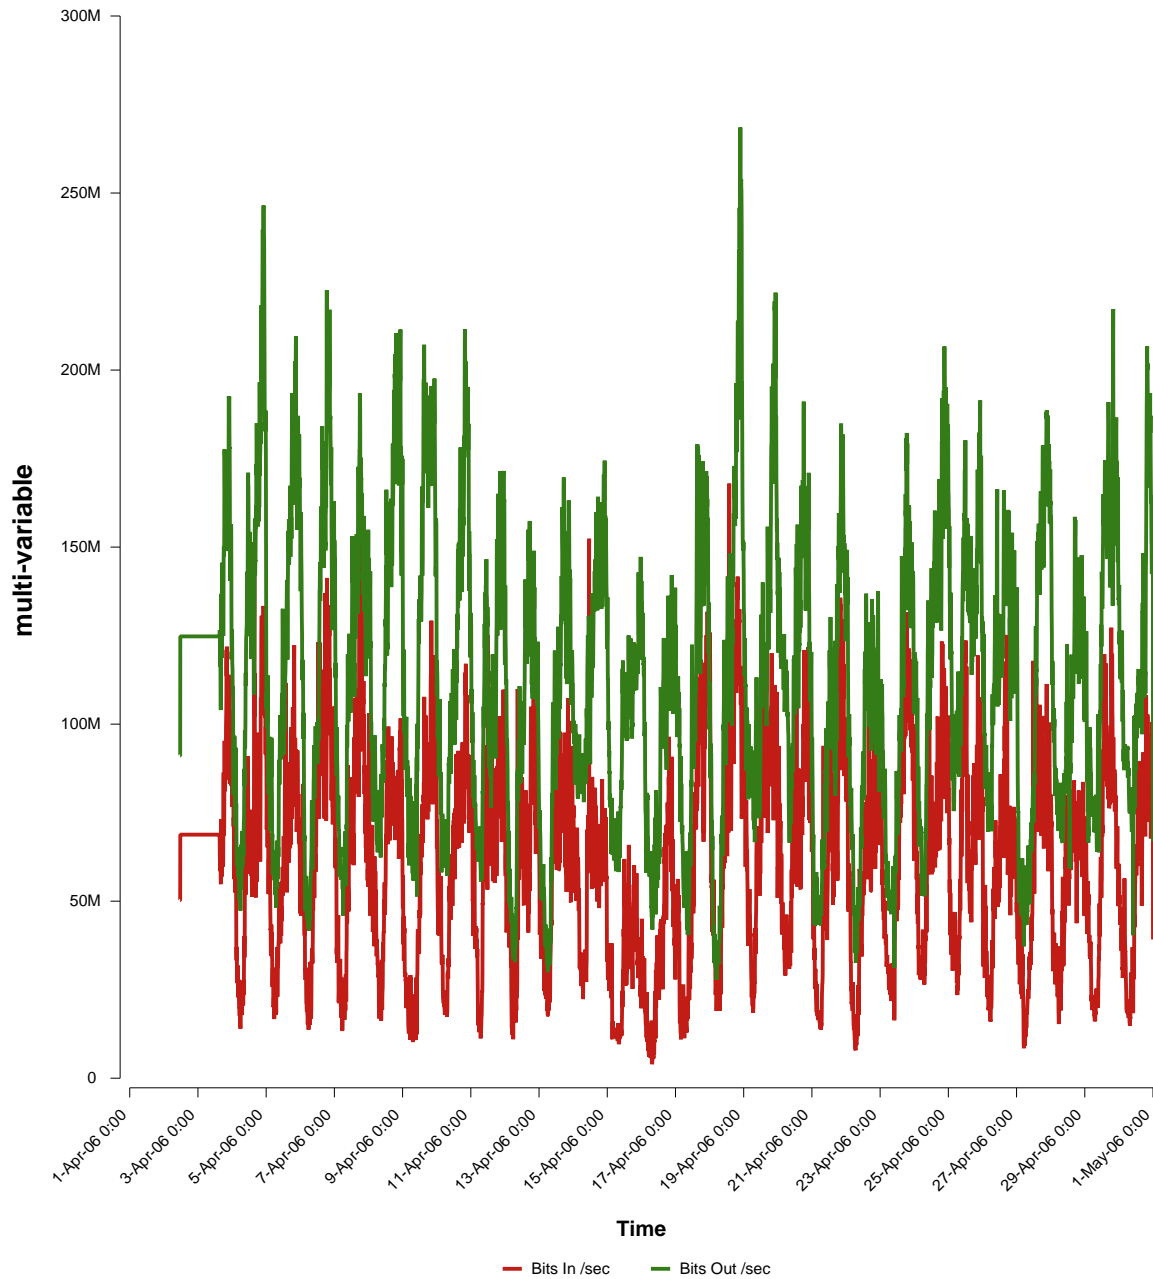

# eHealth Trend Report

Divide by Time

## SUNET-A-JONKOPING-HJ

Auto Range: Last Month  
From: 2006/04/01 00:00  
To: 2006/04/30 23:59

Created: 2006/05/02 03:40:25