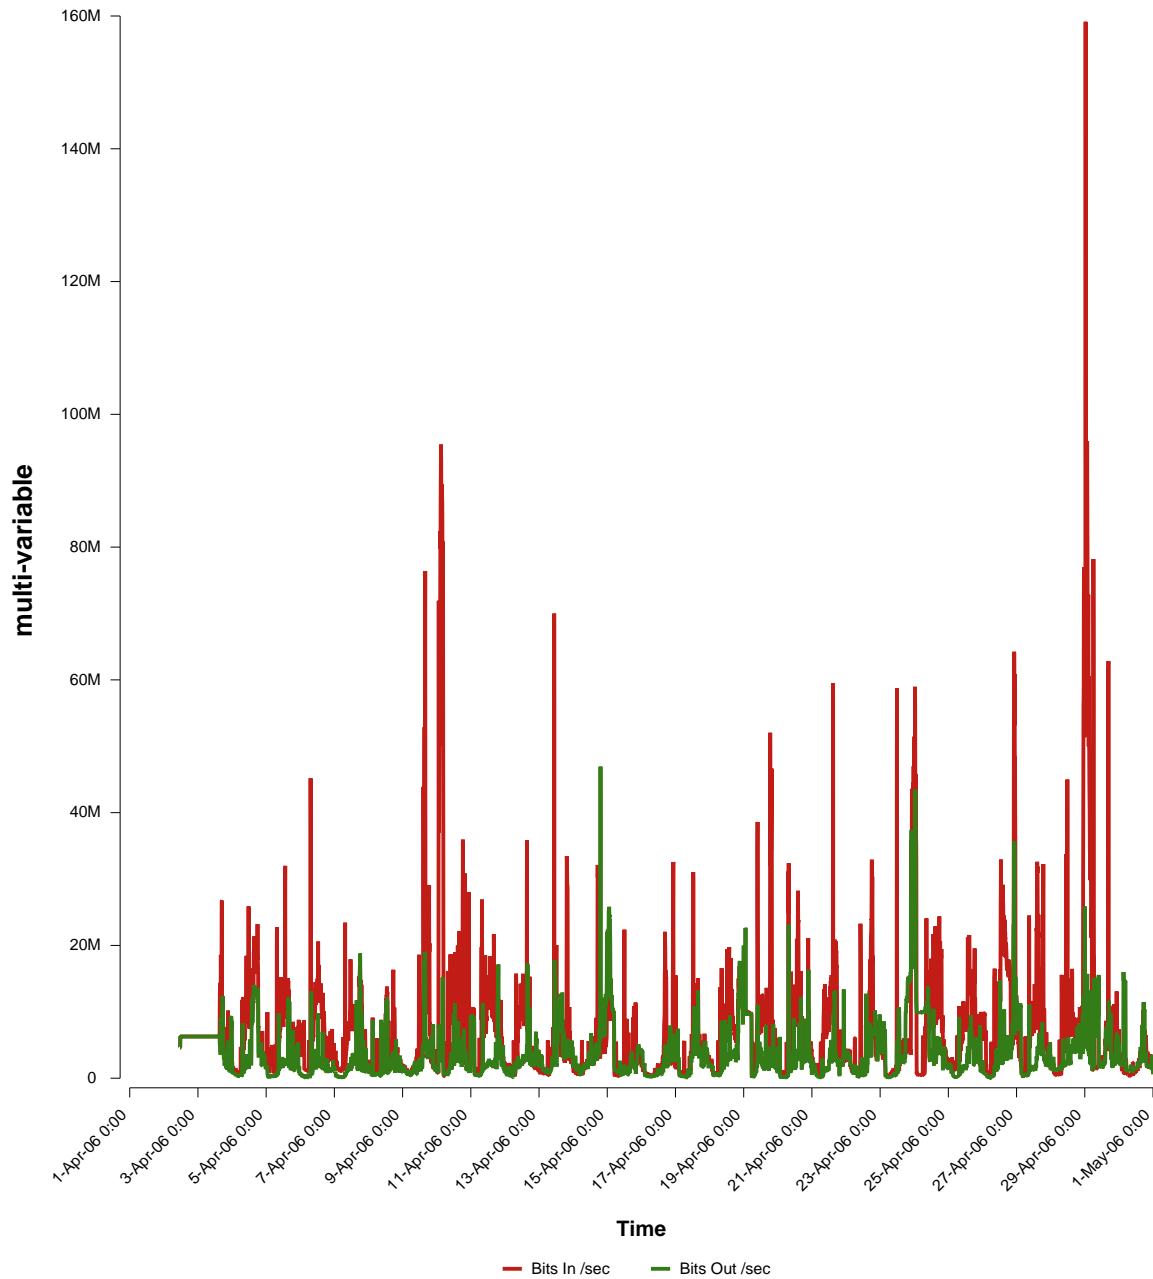

eHealth Trend Report

Divide by Time

SUNET-A-HALMSTAD-HH

Auto Range: Last Month
From: 2006/04/01 00:00
To: 2006/04/30 23:59

Created: 2006/05/02 03:50:28