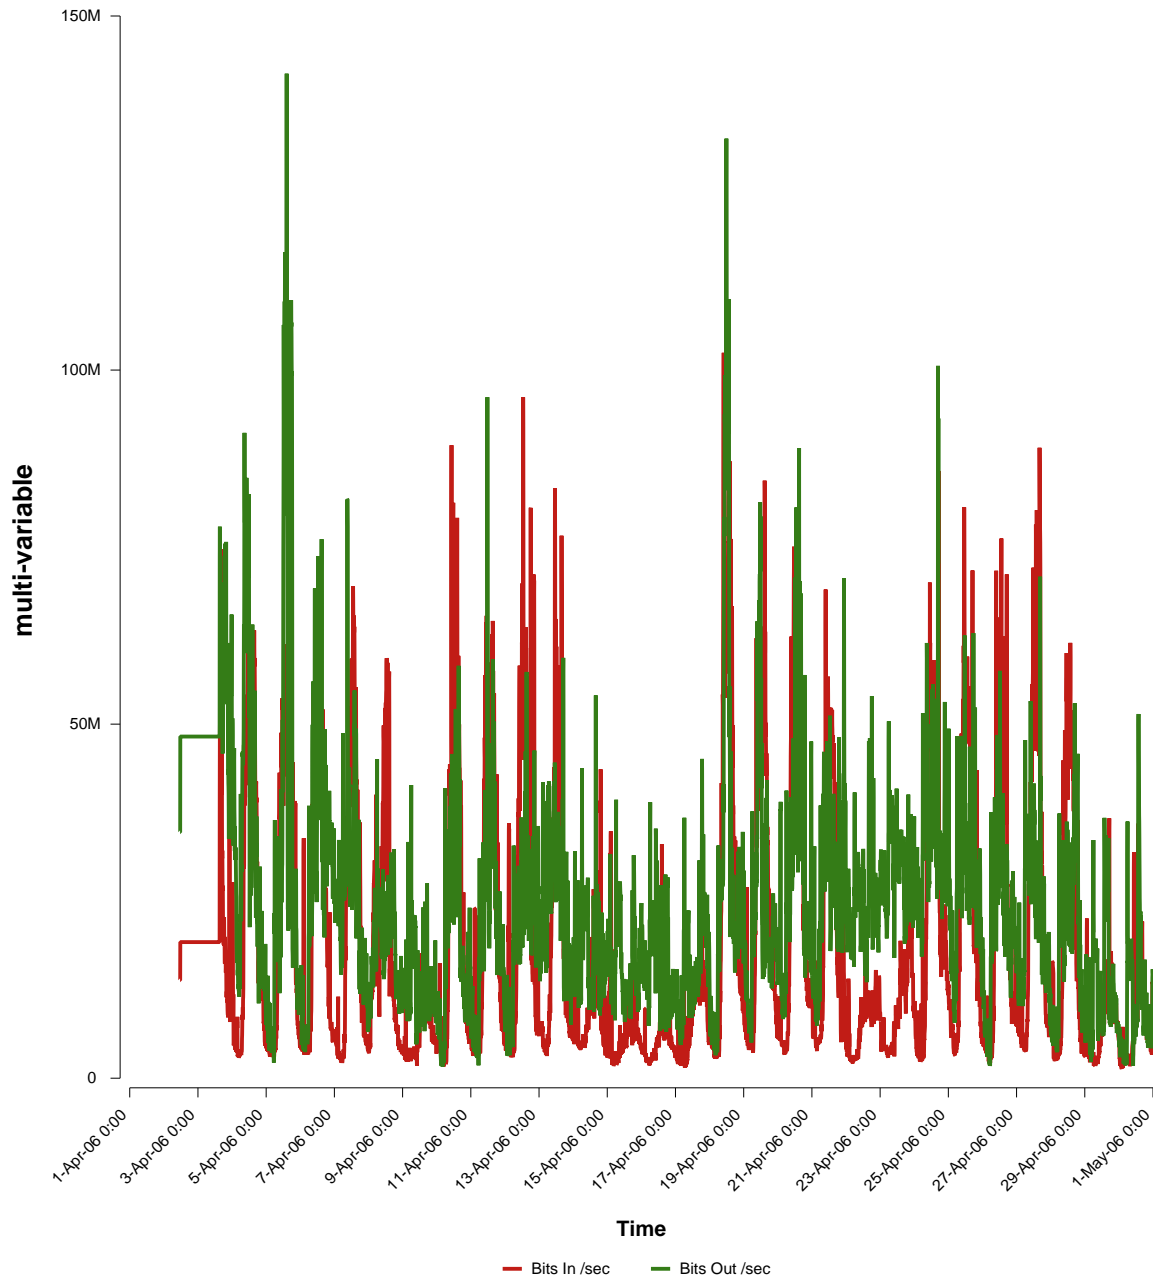

eHealth Trend Report

Divide by Time

SUNET-A-GBG-GU

Auto Range: Last Month
From: 2006/04/01 00:00
To: 2006/04/30 23:59

Created: 2006/05/02 03:40:25