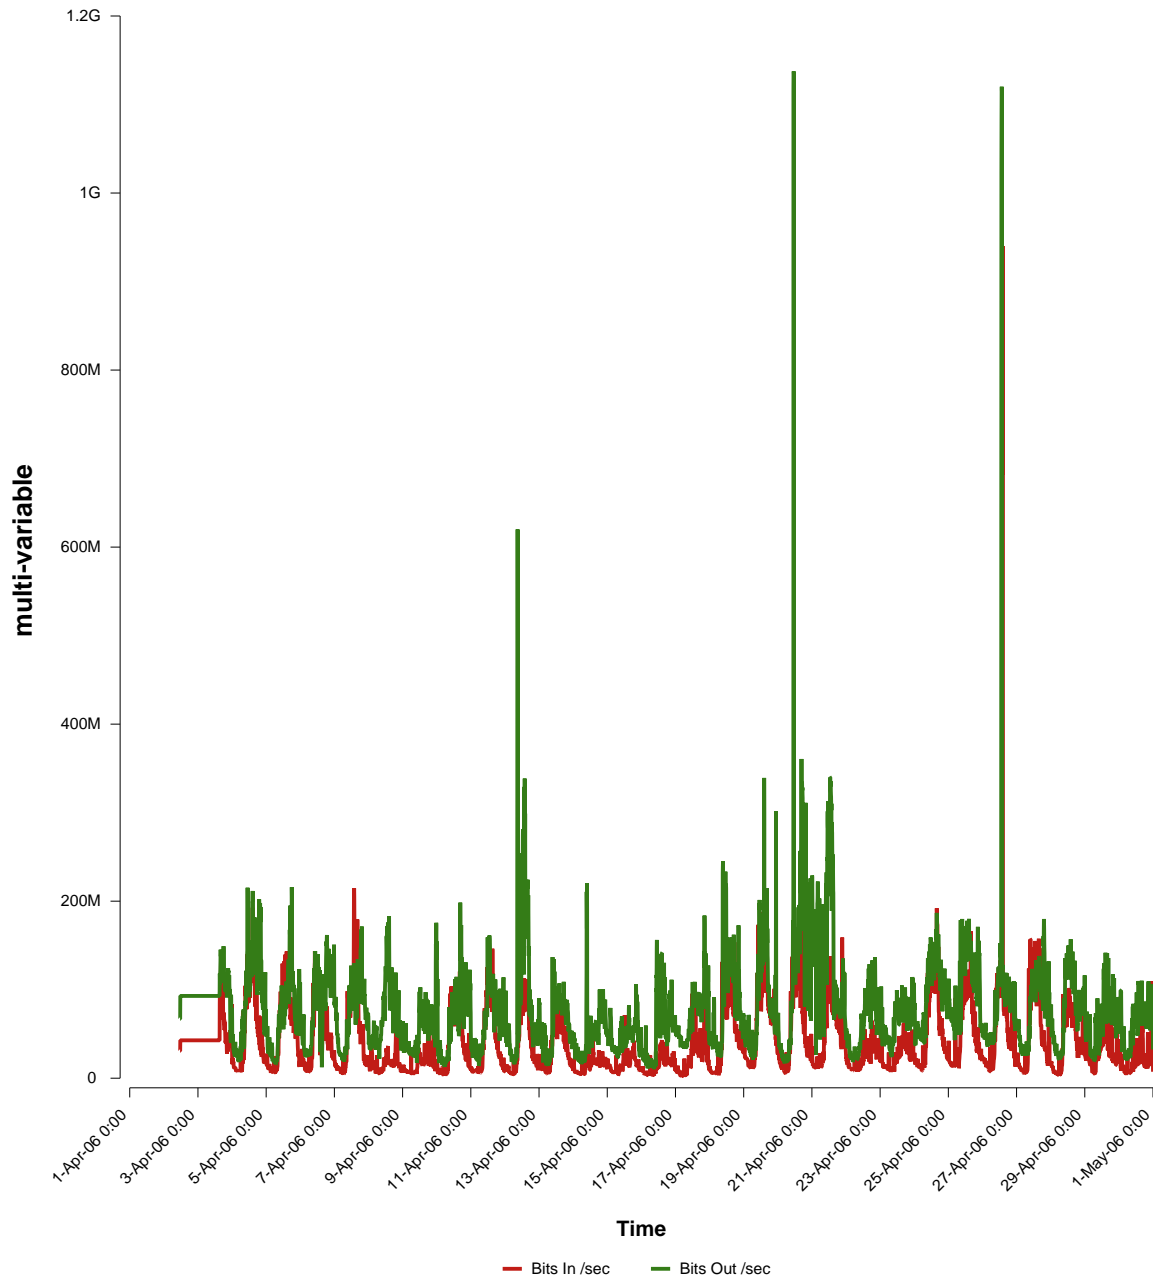

# eHealth Trend Report

Divide by Time

## SUNET-A-GBG-CHALMERS

Auto Range: Last Month  
From: 2006/04/01 00:00  
To: 2006/04/30 23:59

Created: 2006/05/02 03:30:28