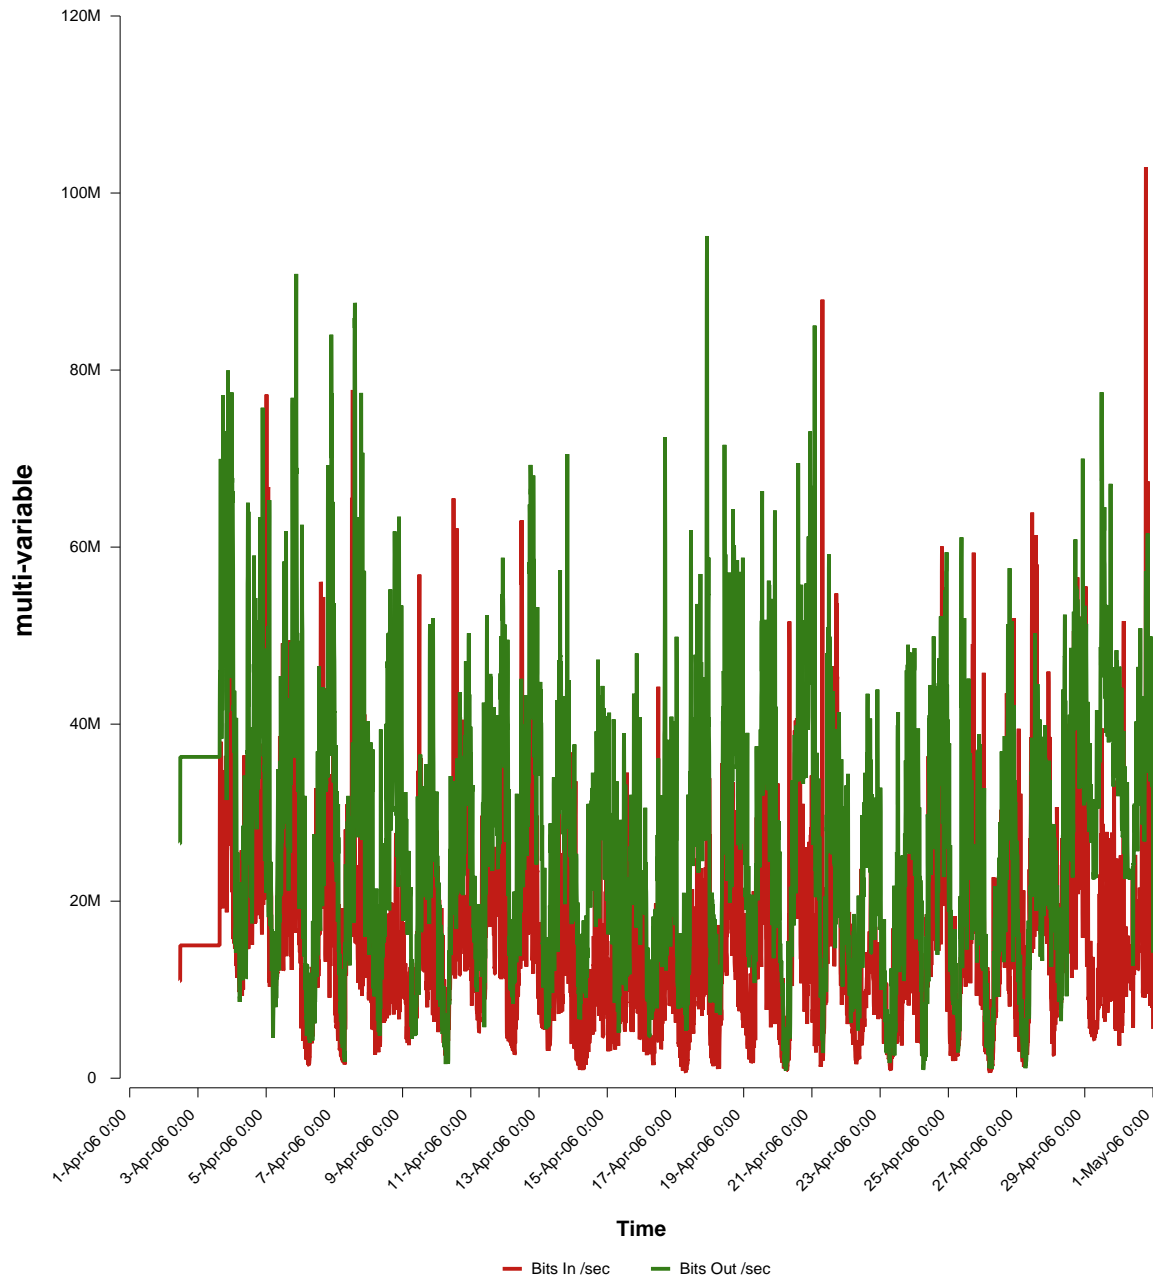

eHealth Trend Report

Divide by Time

SUNET-A-GAVLE-HIG

Auto Range: Last Month
From: 2006/04/01 00:00
To: 2006/04/30 23:59

Created: 2006/05/02 03:21:03