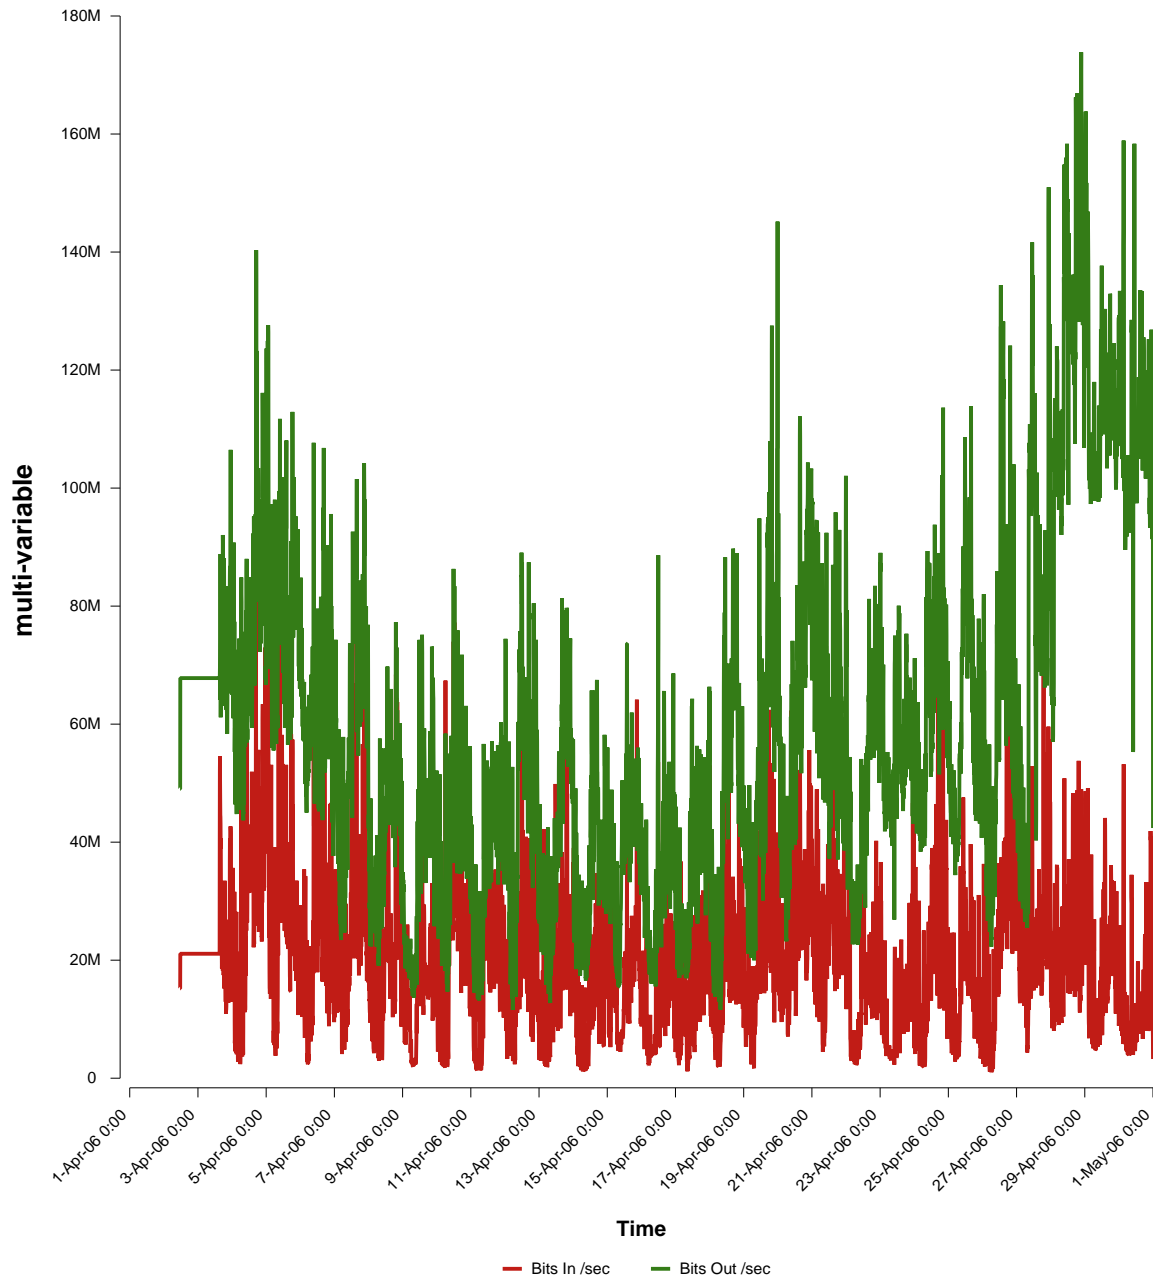

eHealth Trend Report

Divide by Time

SUNET-A-BORLANGE-DU

Auto Range: Last Month
From: 2006/04/01 00:00
To: 2006/04/30 23:59

Created: 2006/05/02 03:10:28